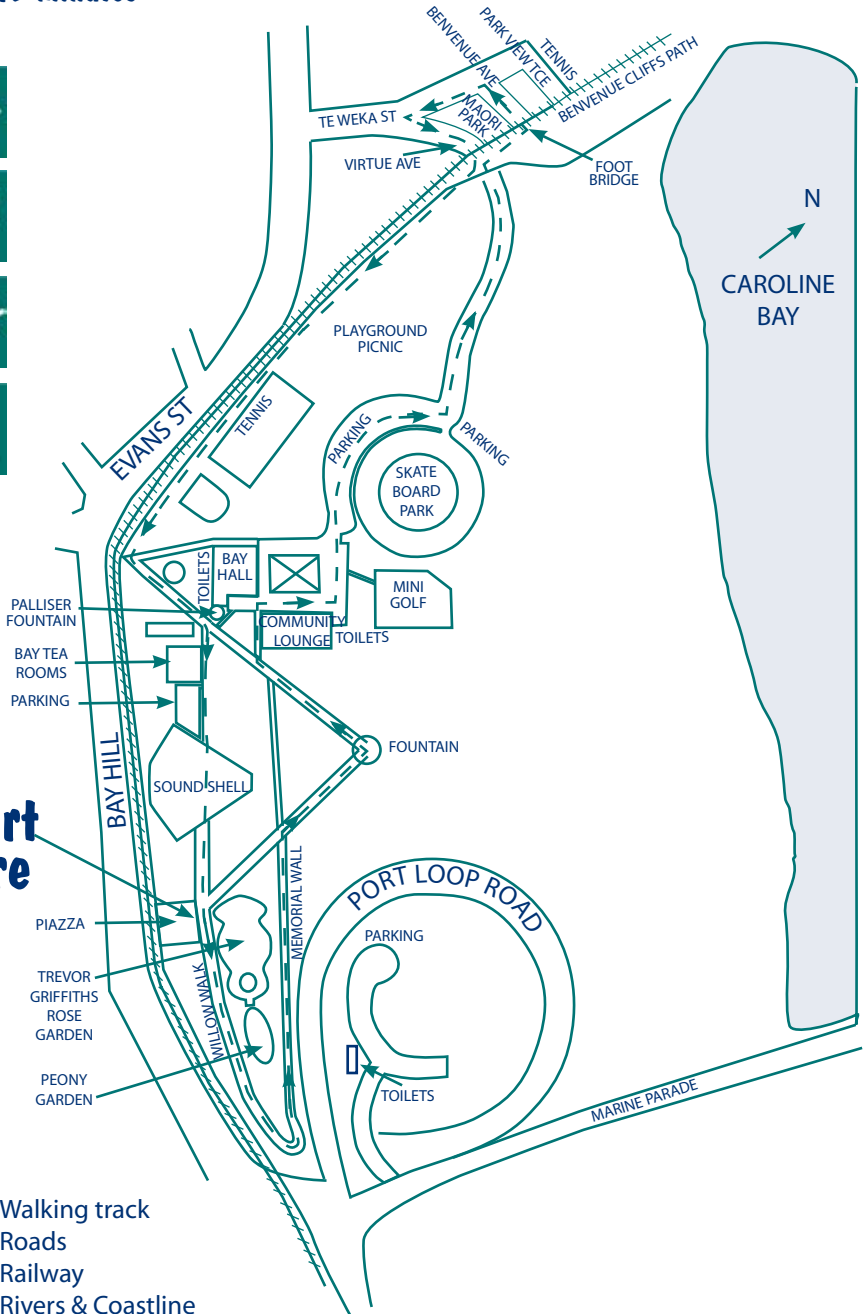

# No.1 Caroline Bay Walk

Time: 45 minutes

**Start here**