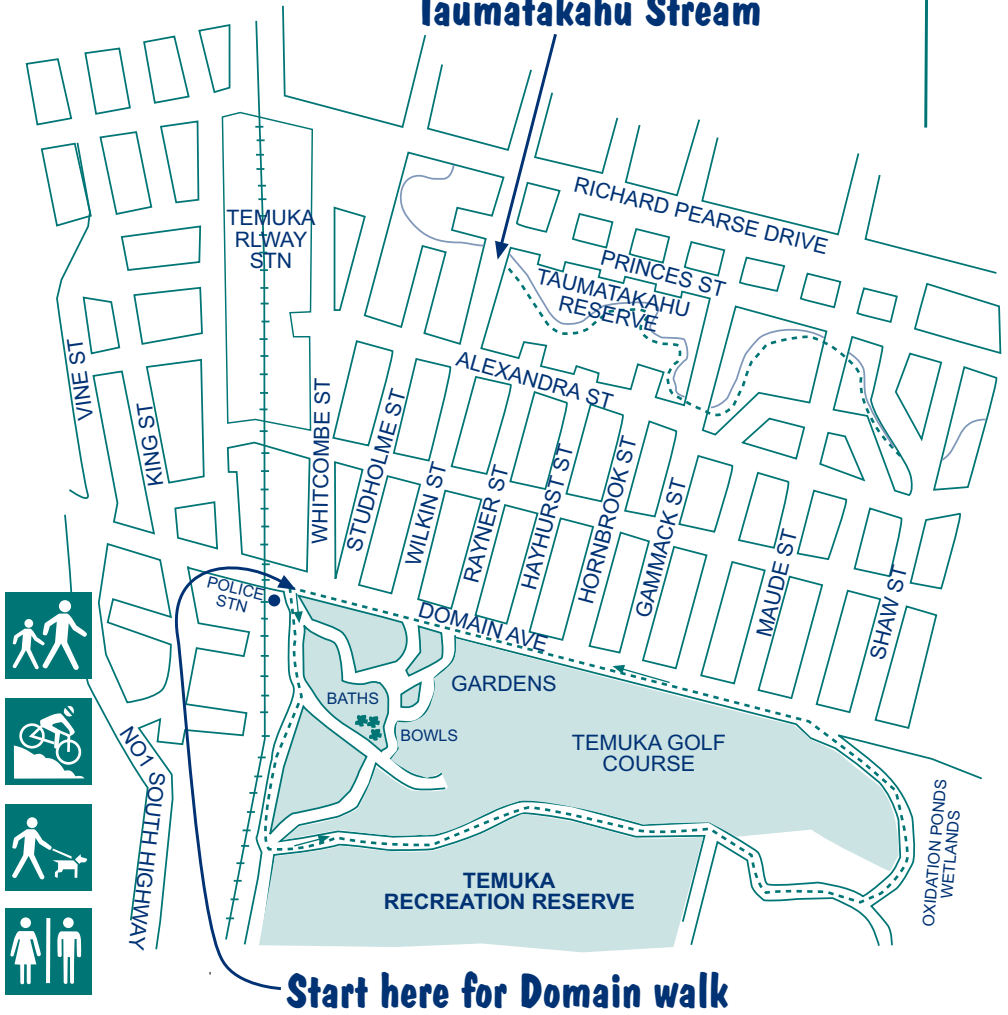

No.17 Taumataku Stream Time: 15 minutes

No.18 Temuka Domain Time: 1 hour

**Start here for
Taumataku Stream**

----- Walking track

———— Roads

+ + + + + Railways

▬ Rivers & Coastline