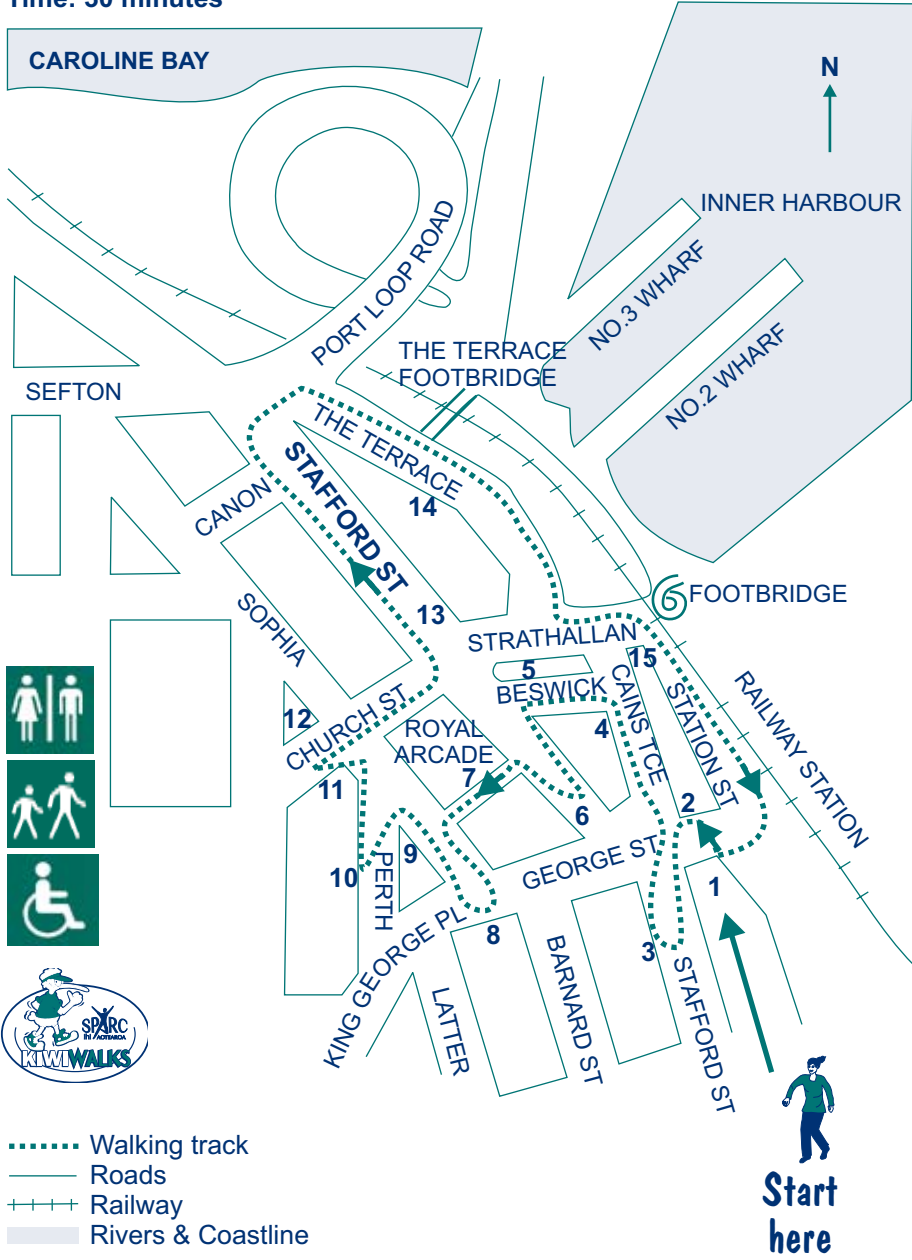

No.2 Central Timaru Historic Walk

Time: 30 minutes

- Walking track
- Roads
- ++++ Railway
- ▭ Rivers & Coastline

Start here