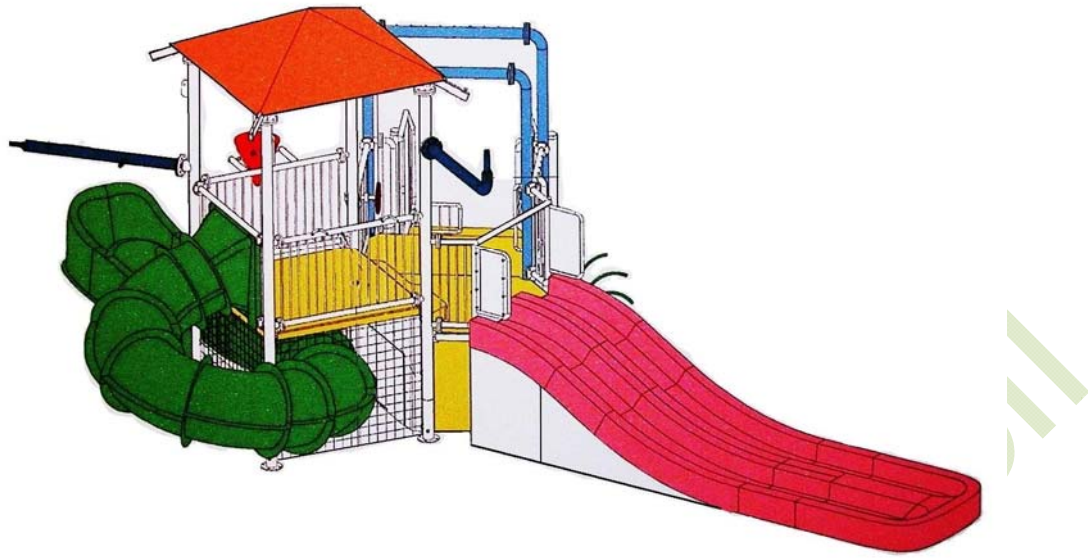

Also part of the water toy will be two indoor slides in a dual-open and a single enclosed configuration. These will complement the exterior-to-interior hydroslide being built separately and will offer a comprehensive fun package for aquatic centre users.

Timaru District Council recreation facilities manager Gary Easthope said this week the water feature would be a key attraction.

"Aquatic centres are not all about swimming pools. Aqua fun means being splashed, squirted and soaked and the council and the centre's designers have gone to considerable lengths to ensure that our patrons get a full package of fun with the best the world has to offer in this type of water playground," Mr Easthope said.

Mr Easthope said the multi-level play structure provided the next generation in water play with the most playability, visual appeal and custom themes available.

"It offers more than 40 exciting features including an array of interactive tipping cones, jets, spray nozzles, valves, as well a mini waterslide and pull ropes."

The foundation for the water toy has been prepared and it will be sited almost adjacent to another aquatic centre fun feature, a rapid river.

ENDS

Hours of non-stop family entertainment will be provided by this water toy to be installed in the Caroline Bay Aquatic Centre. It features slides and tunnels, spray nozzles, jets, pull valves and other water adventure toys.