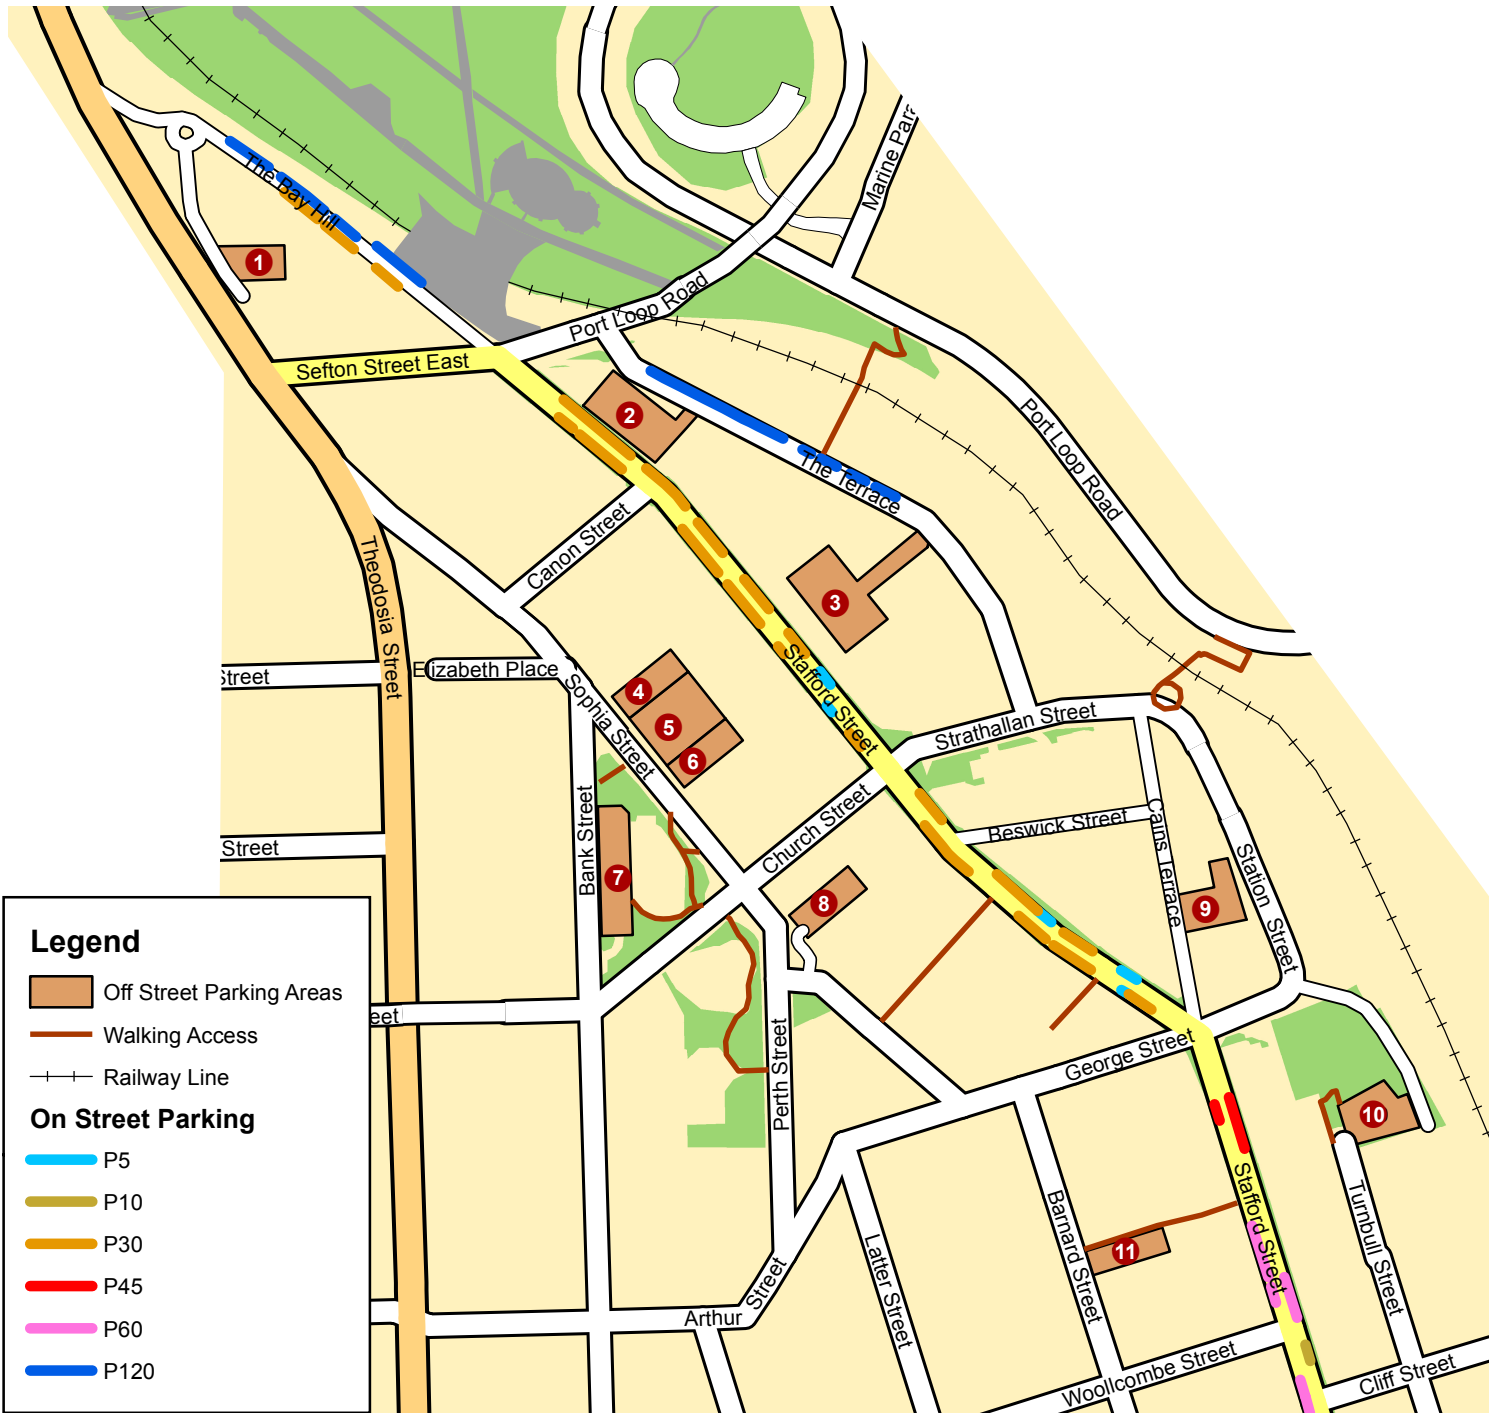

# Timaru CBD Public Car Parking

- 1** The Bay Hill On And Off Street: Park And Pay
- 2** The Terrace Carpark: Above Kathmandu / Power Store, Free 2 Hour Parking - 1 Mobility Park. Access From The Terrace
- 3** Central Mall Rooftop: Pay And Display - 1 Mobility Park. Access From The Terrace
- 4** Farmers North: Pay And Display
- 5** Farmers Parking Building: Pay As You Leave - 2 Mobility Parks
- 6** Farmers South: Pay and Display
- 7** Library Carpark: Pay And Display - 3 Mobility Parks
- 8** Sophia Street Building: Park And Pay - 1 Mobility Park
- 9** Cains Terrace: Pay And Display
- 10** Landing Services: Park And Pay
- 11** Barnard Street: Pay And Display - 1 Mobility Park. (Pedestrian Access To Stafford Street)