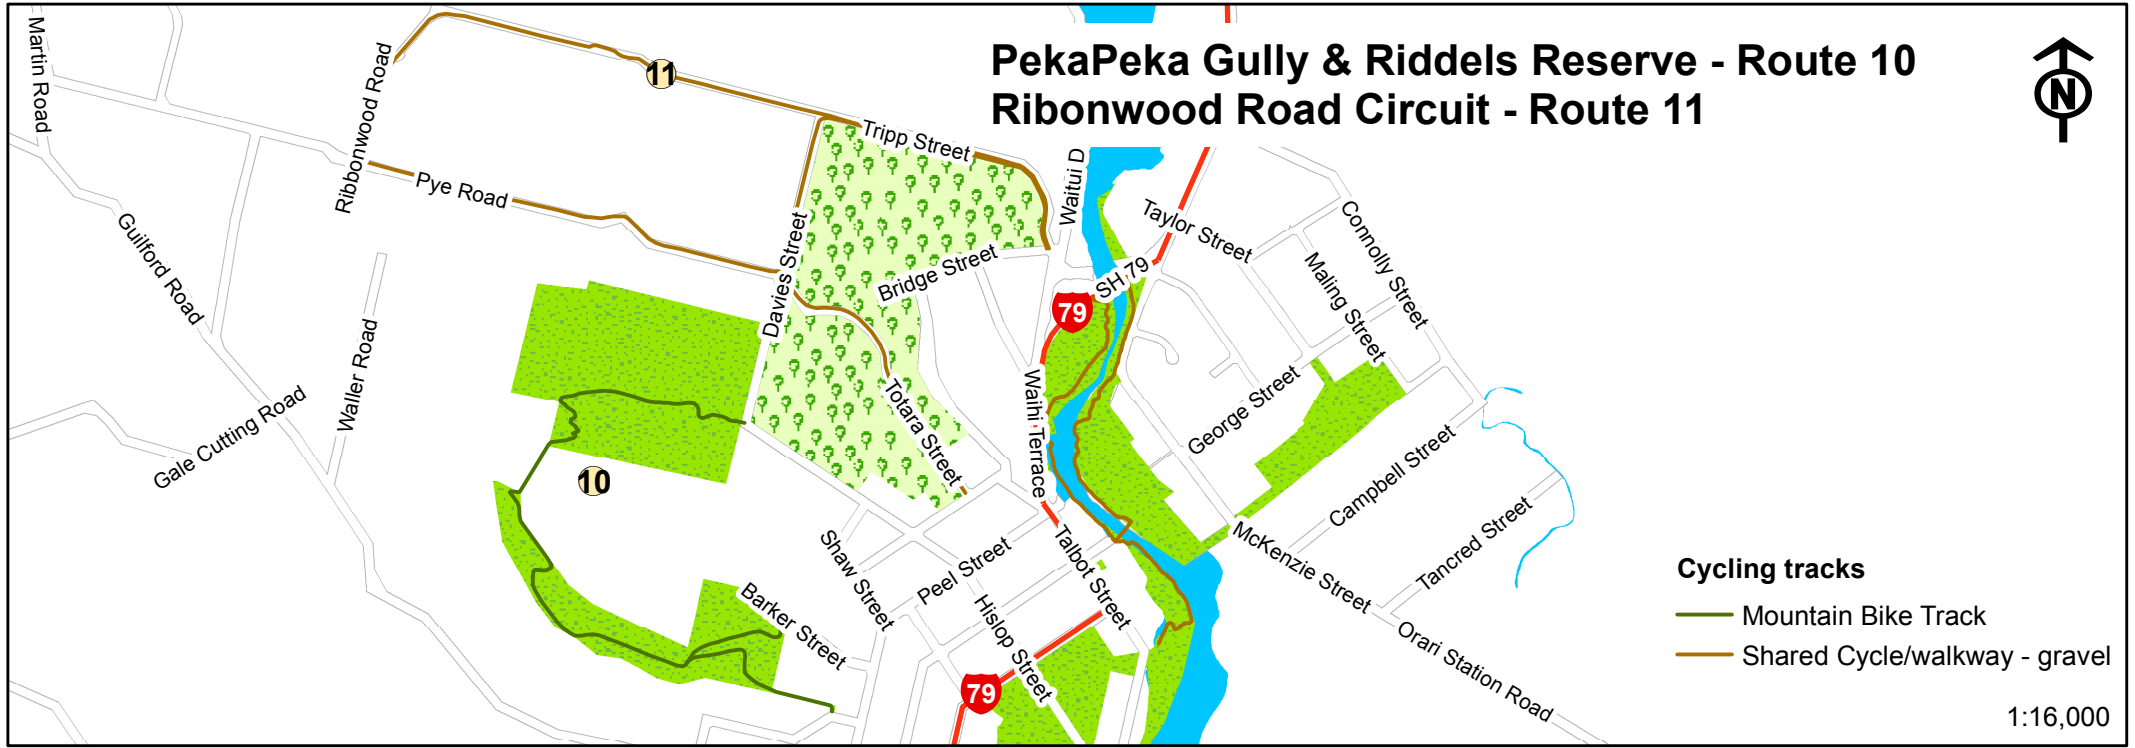

# PekaPeka Gully & Riddels Reserve - Route 10

## Ribbonwood Road Circuit - Route 11

- Cycling tracks**
- Mountain Bike Track
  - Shared Cycle/walkway - gravel

1:16,000