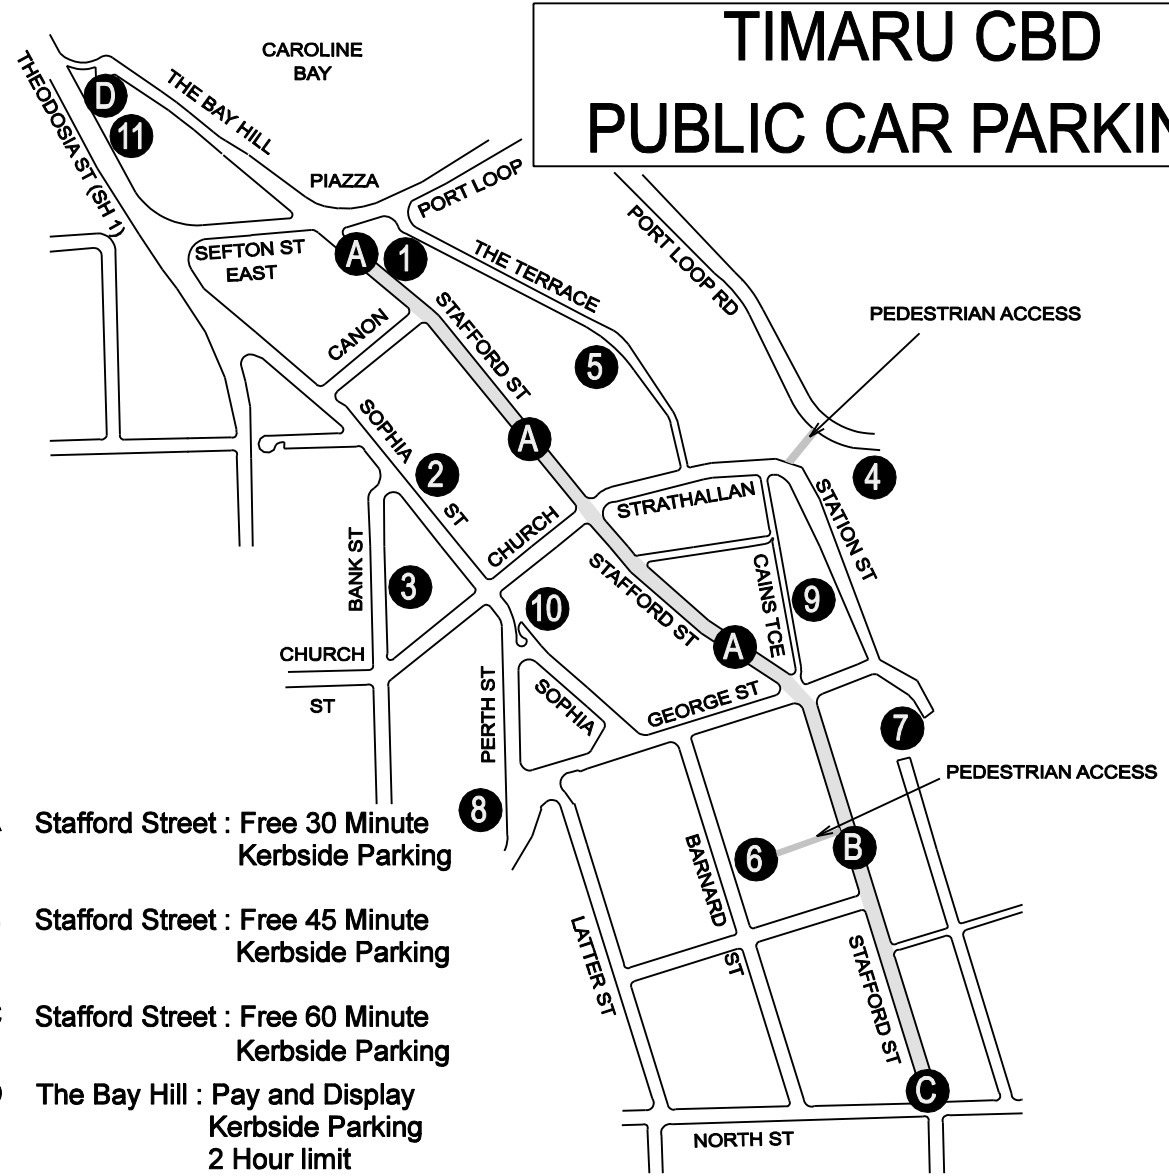

TIMARU CBD PUBLIC CAR PARKING

- 1 Smiths City Rooftop : Free 2 Hour Parking 1 x Mobility Park (access off The Terrace)
- 2 Farmers : Pay as you Leave - No Time Limit 2 x Mobility Parks
- 3 Library : Pay and Display - 3 hour Limit 3 x Mobility Parks
- 4 Port Loop Road : Free All Day Parking - No Time Limit (with pedestrian access to Strathallan Street)
- 5 Central Mall Rooftop : Pay and Display - 3 hour Limit 1 x Mobility Park
- 6 Barnard Street : Pay and Display (with pedestrian access to Stafford Street)
- 7 Landing Services : Park and Pay - No time limit
- 8 Perth Street : Pay and Display - No time limit
- 9 Cains Terrace : Pay and Display - No time limit
- 10 Sophia Street Building : Park and Pay - No time limit 1 x Mobility Park
- 11 The Bay Hill Off - Street : Pay and Display - No time limit

- A Stafford Street : Free 30 Minute Kerbside Parking
- B Stafford Street : Free 45 Minute Kerbside Parking
- C Stafford Street : Free 60 Minute Kerbside Parking
- D The Bay Hill : Pay and Display Kerbside Parking 2 Hour limit