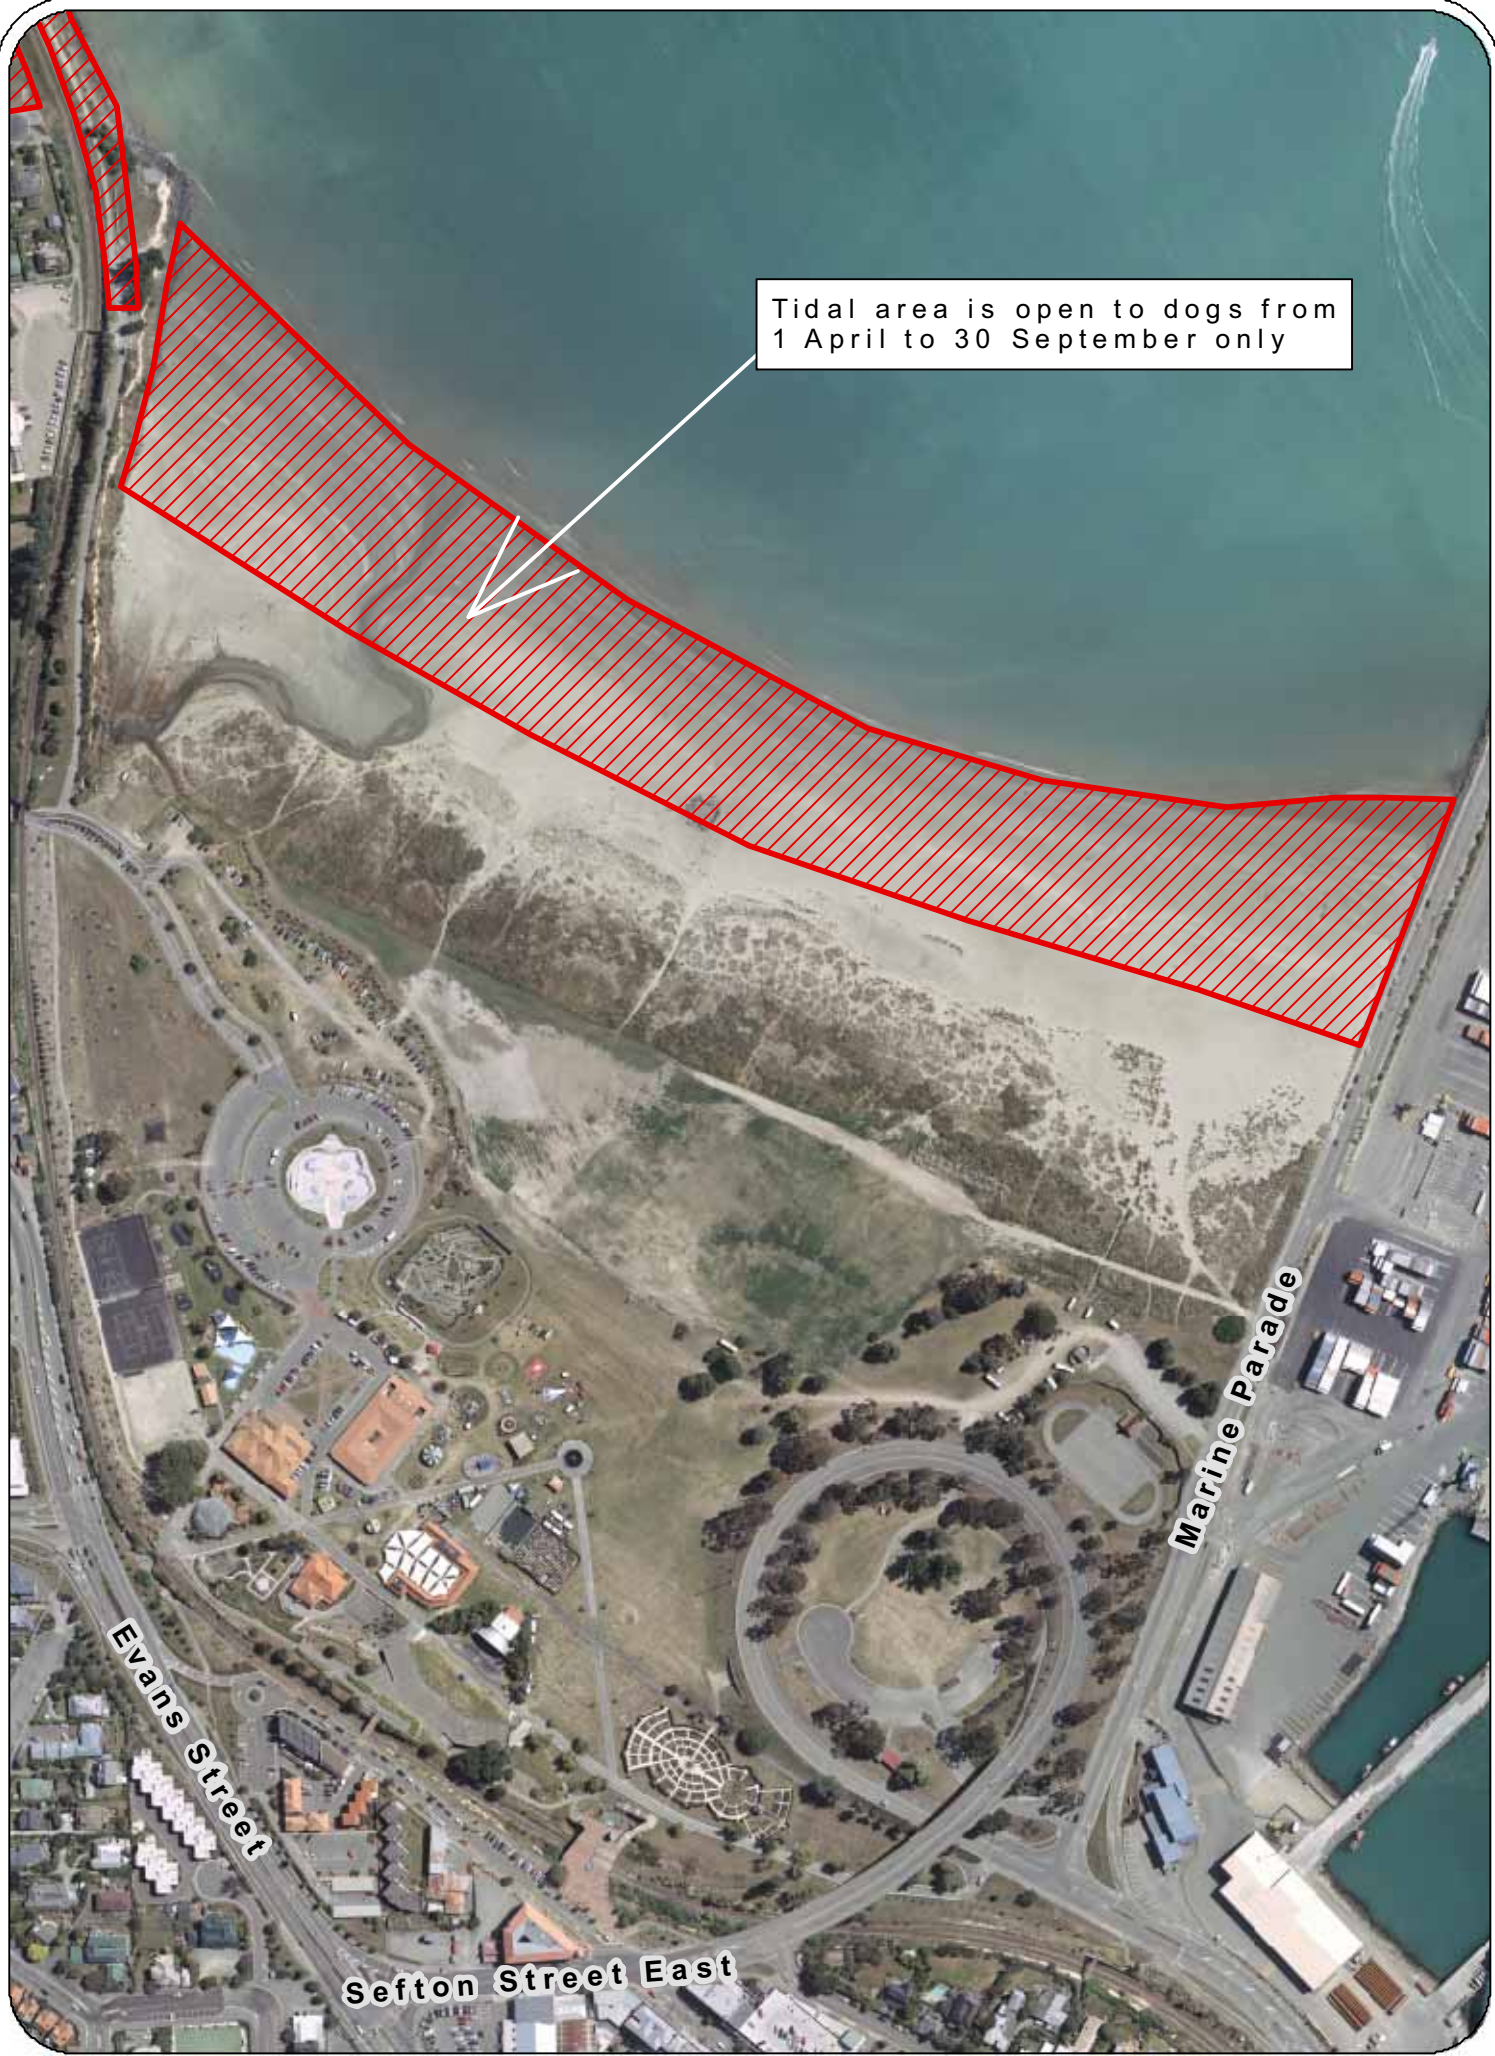

Tidal area is open to dogs from 1 April to 30 September only

0 40 80 Meters

# Dog Exercise Areas

Caroline Bay - Timaru