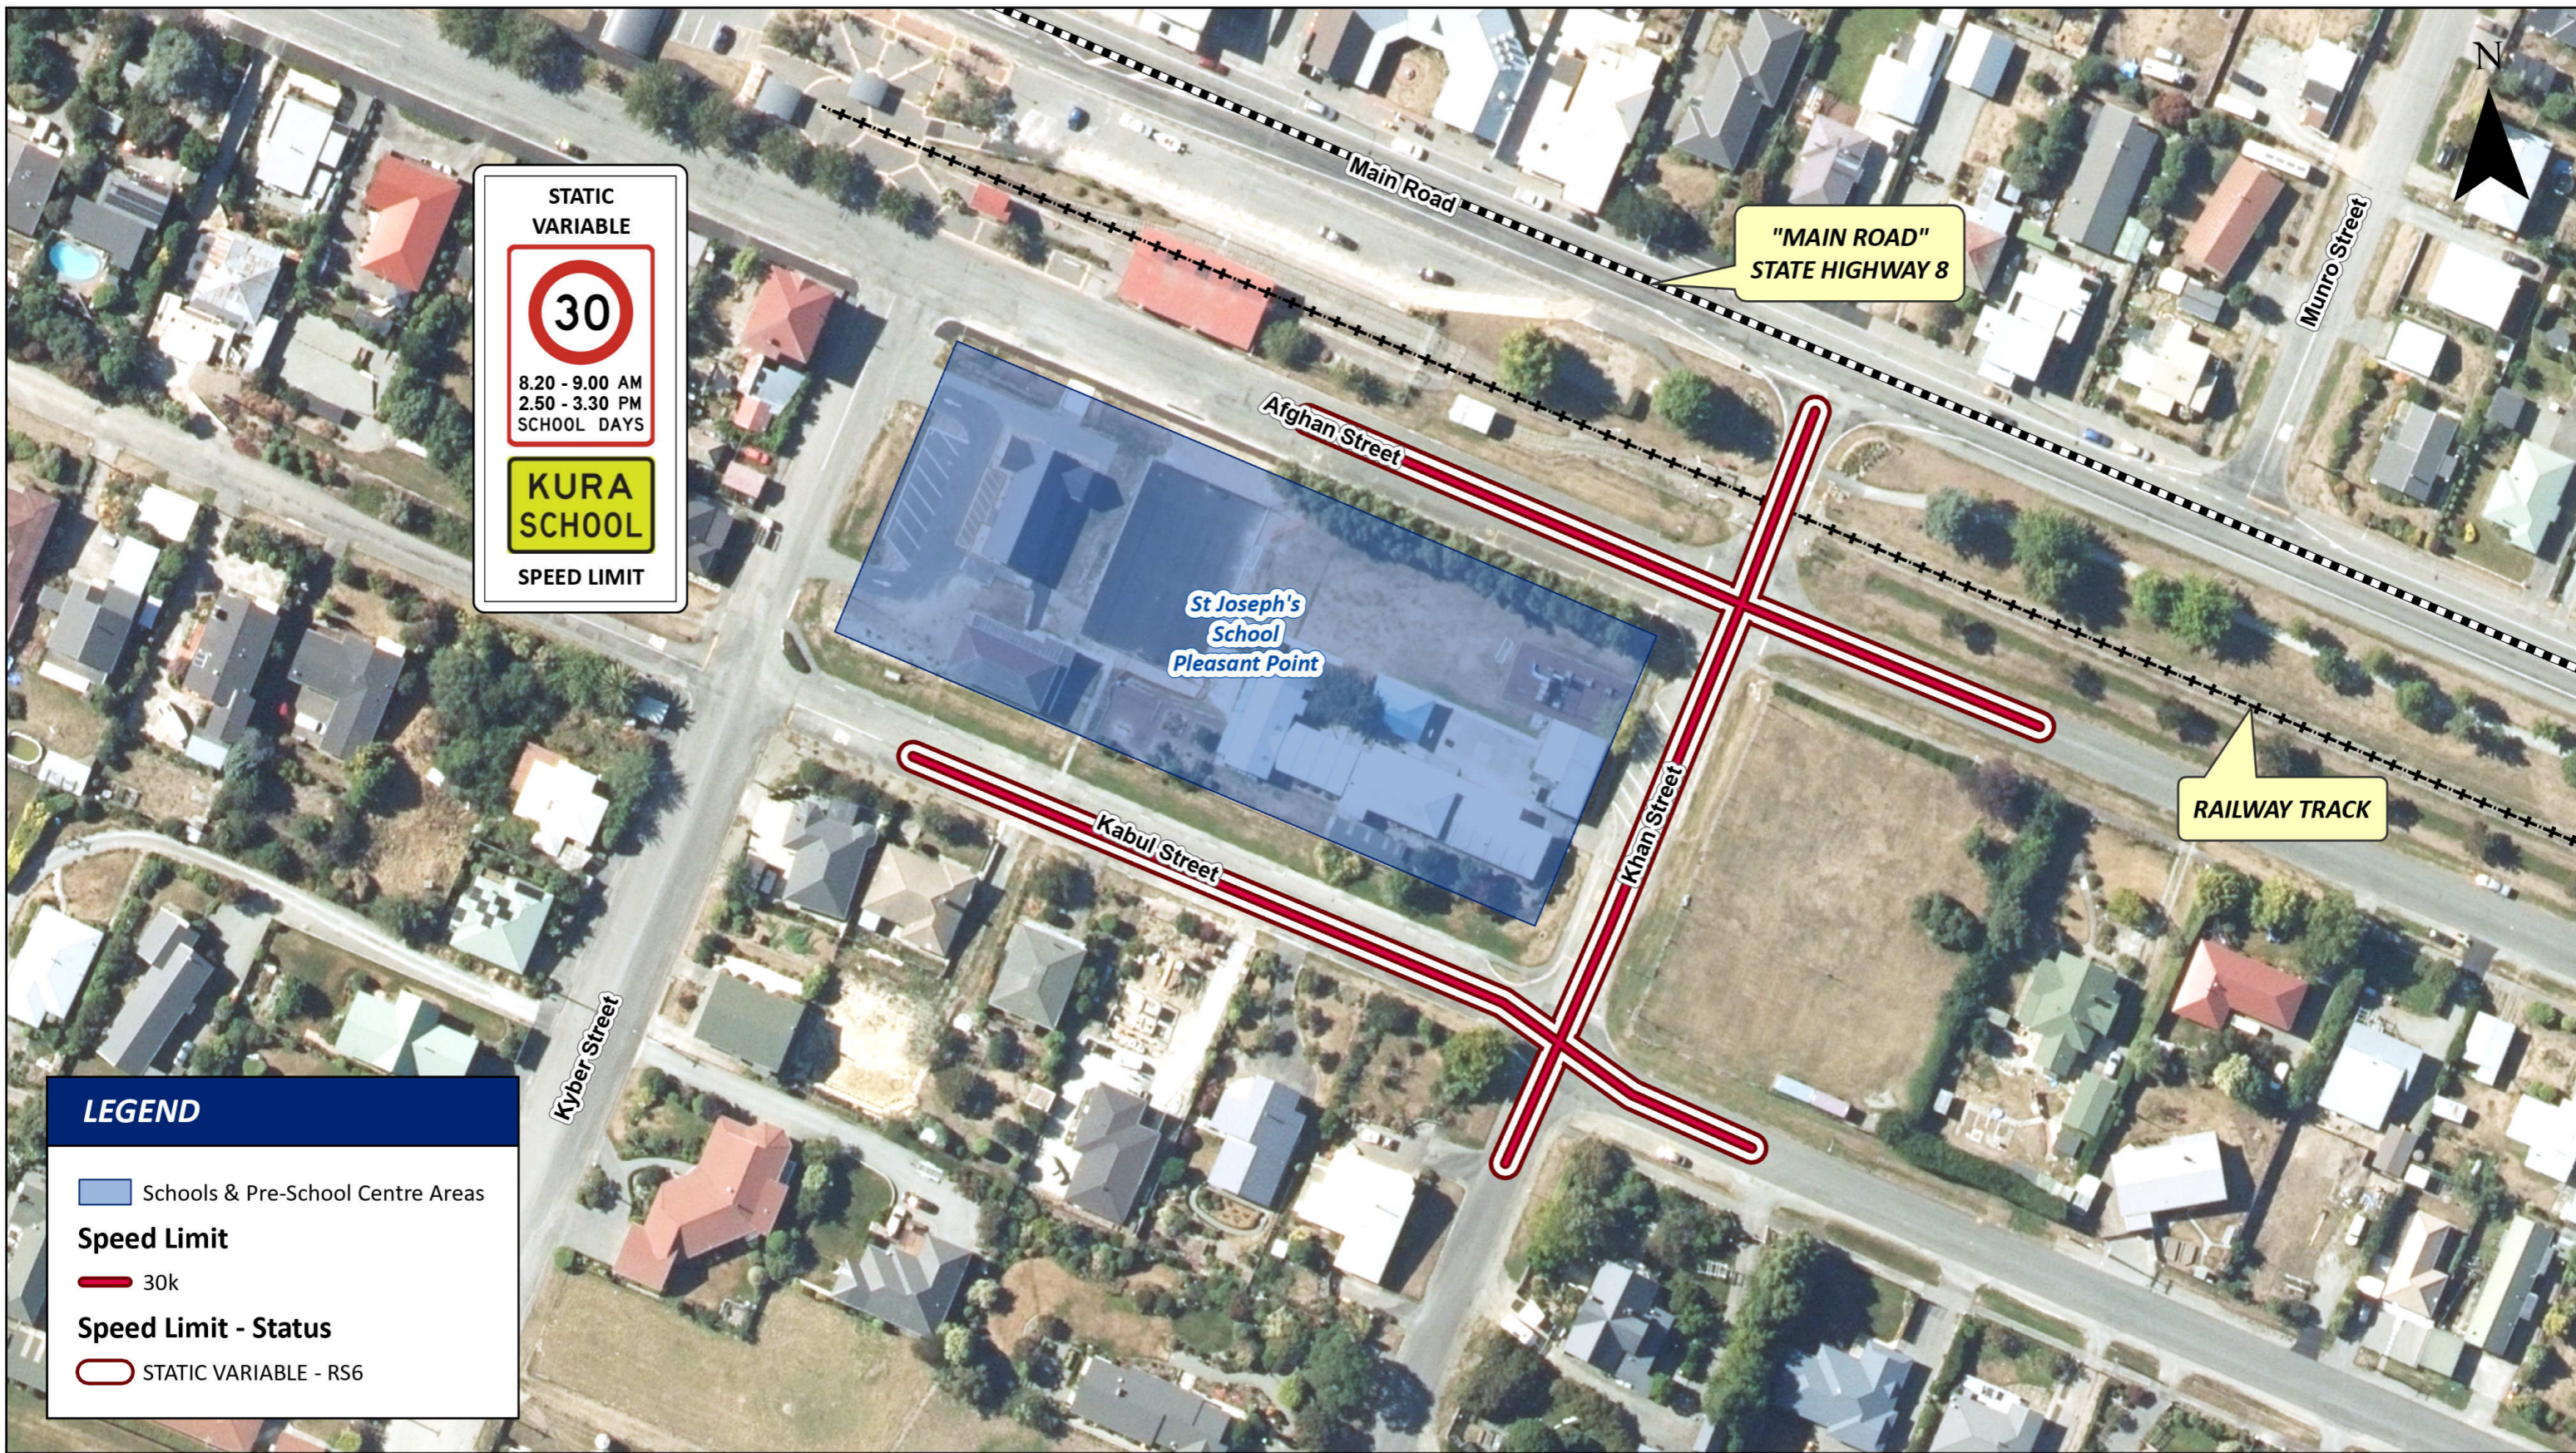

Speed Limits Around Schools within the Timaru District

STATIC VARIABLE

30

8.20 - 9.00 AM
2.50 - 3.30 PM
SCHOOL DAYS

KURA SCHOOL

SPEED LIMIT

LEGEND

- Schools & Pre-School Centre Areas
- **Speed Limit**
- 30k
- **Speed Limit - Status**
- STATIC VARIABLE - RS6