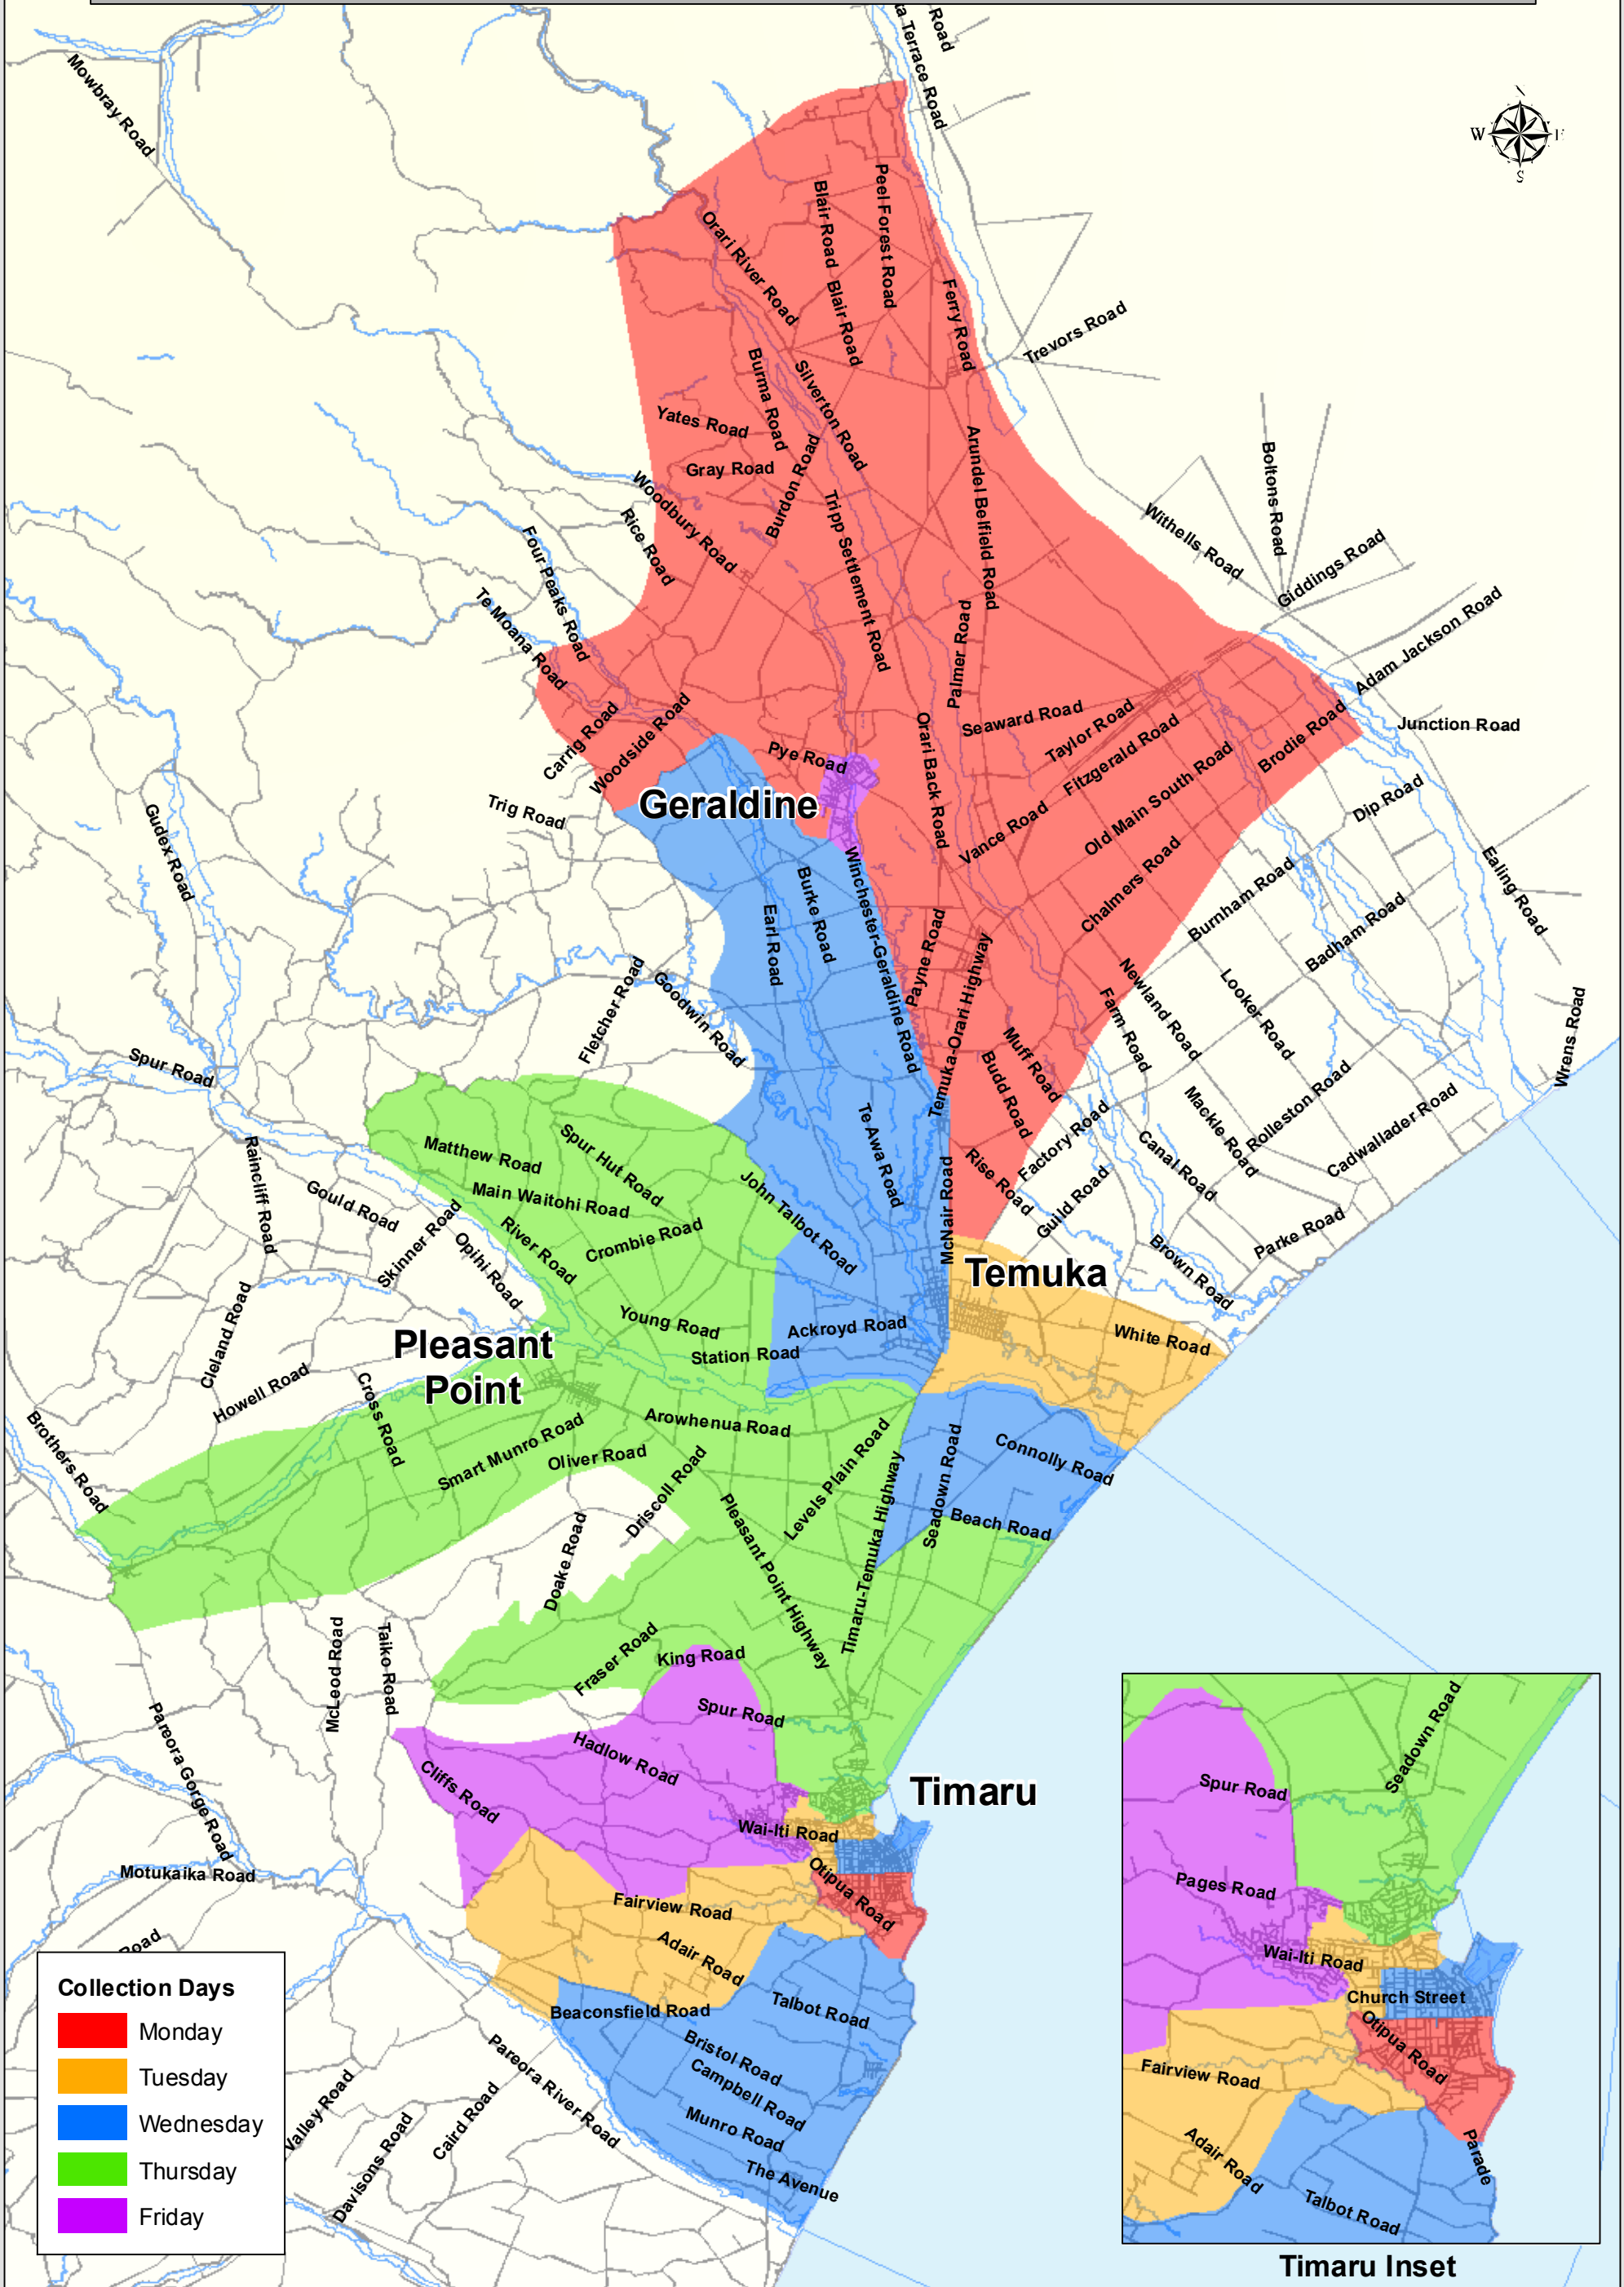

# TIMARU DISTRICT COUNCIL WHEELIE BIN COLLECTION AREAS

Collection Days	
<span style="color: red;">■</span>	Monday
<span style="color: orange;">■</span>	Tuesday
<span style="color: blue;">■</span>	Wednesday
<span style="color: green;">■</span>	Thursday
<span style="color: purple;">■</span>	Friday