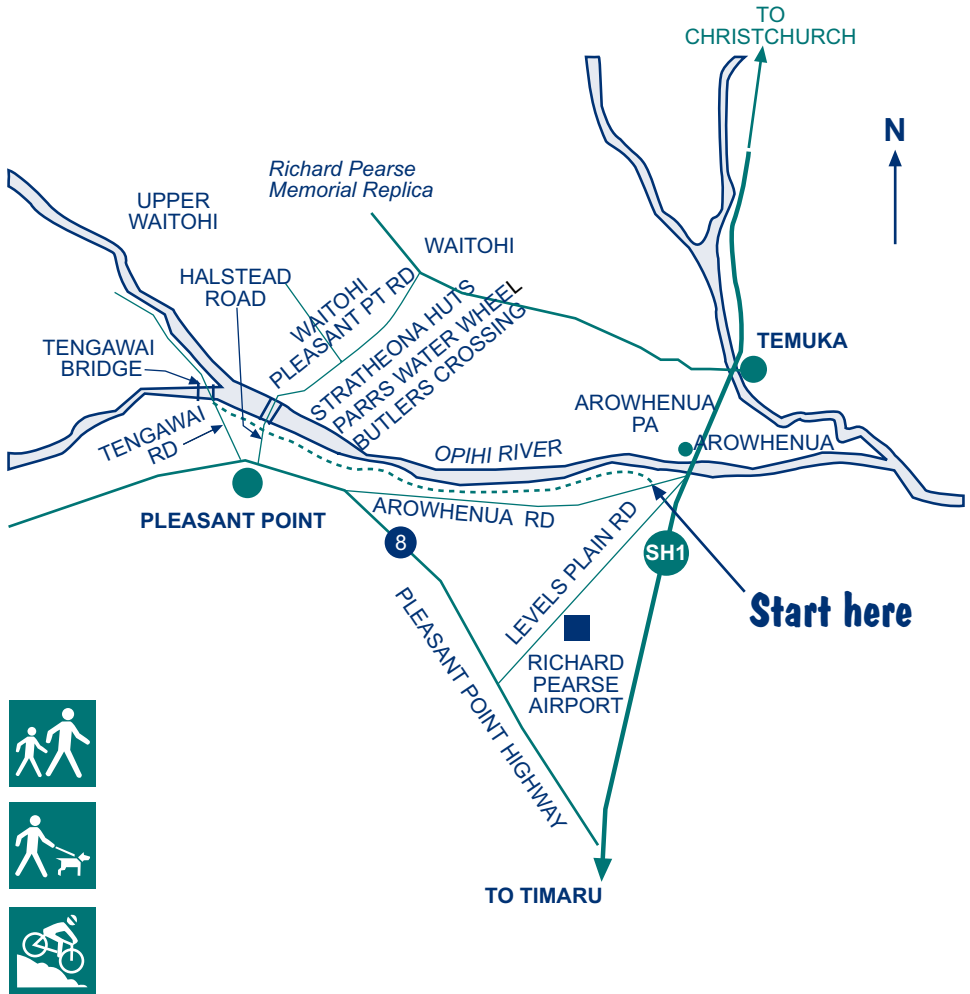

# No.16 Ophi Walkway

Time: 3 hours

- Walking track
- Roads
- + + + + + Railways
- ▭ Rivers & Coastline