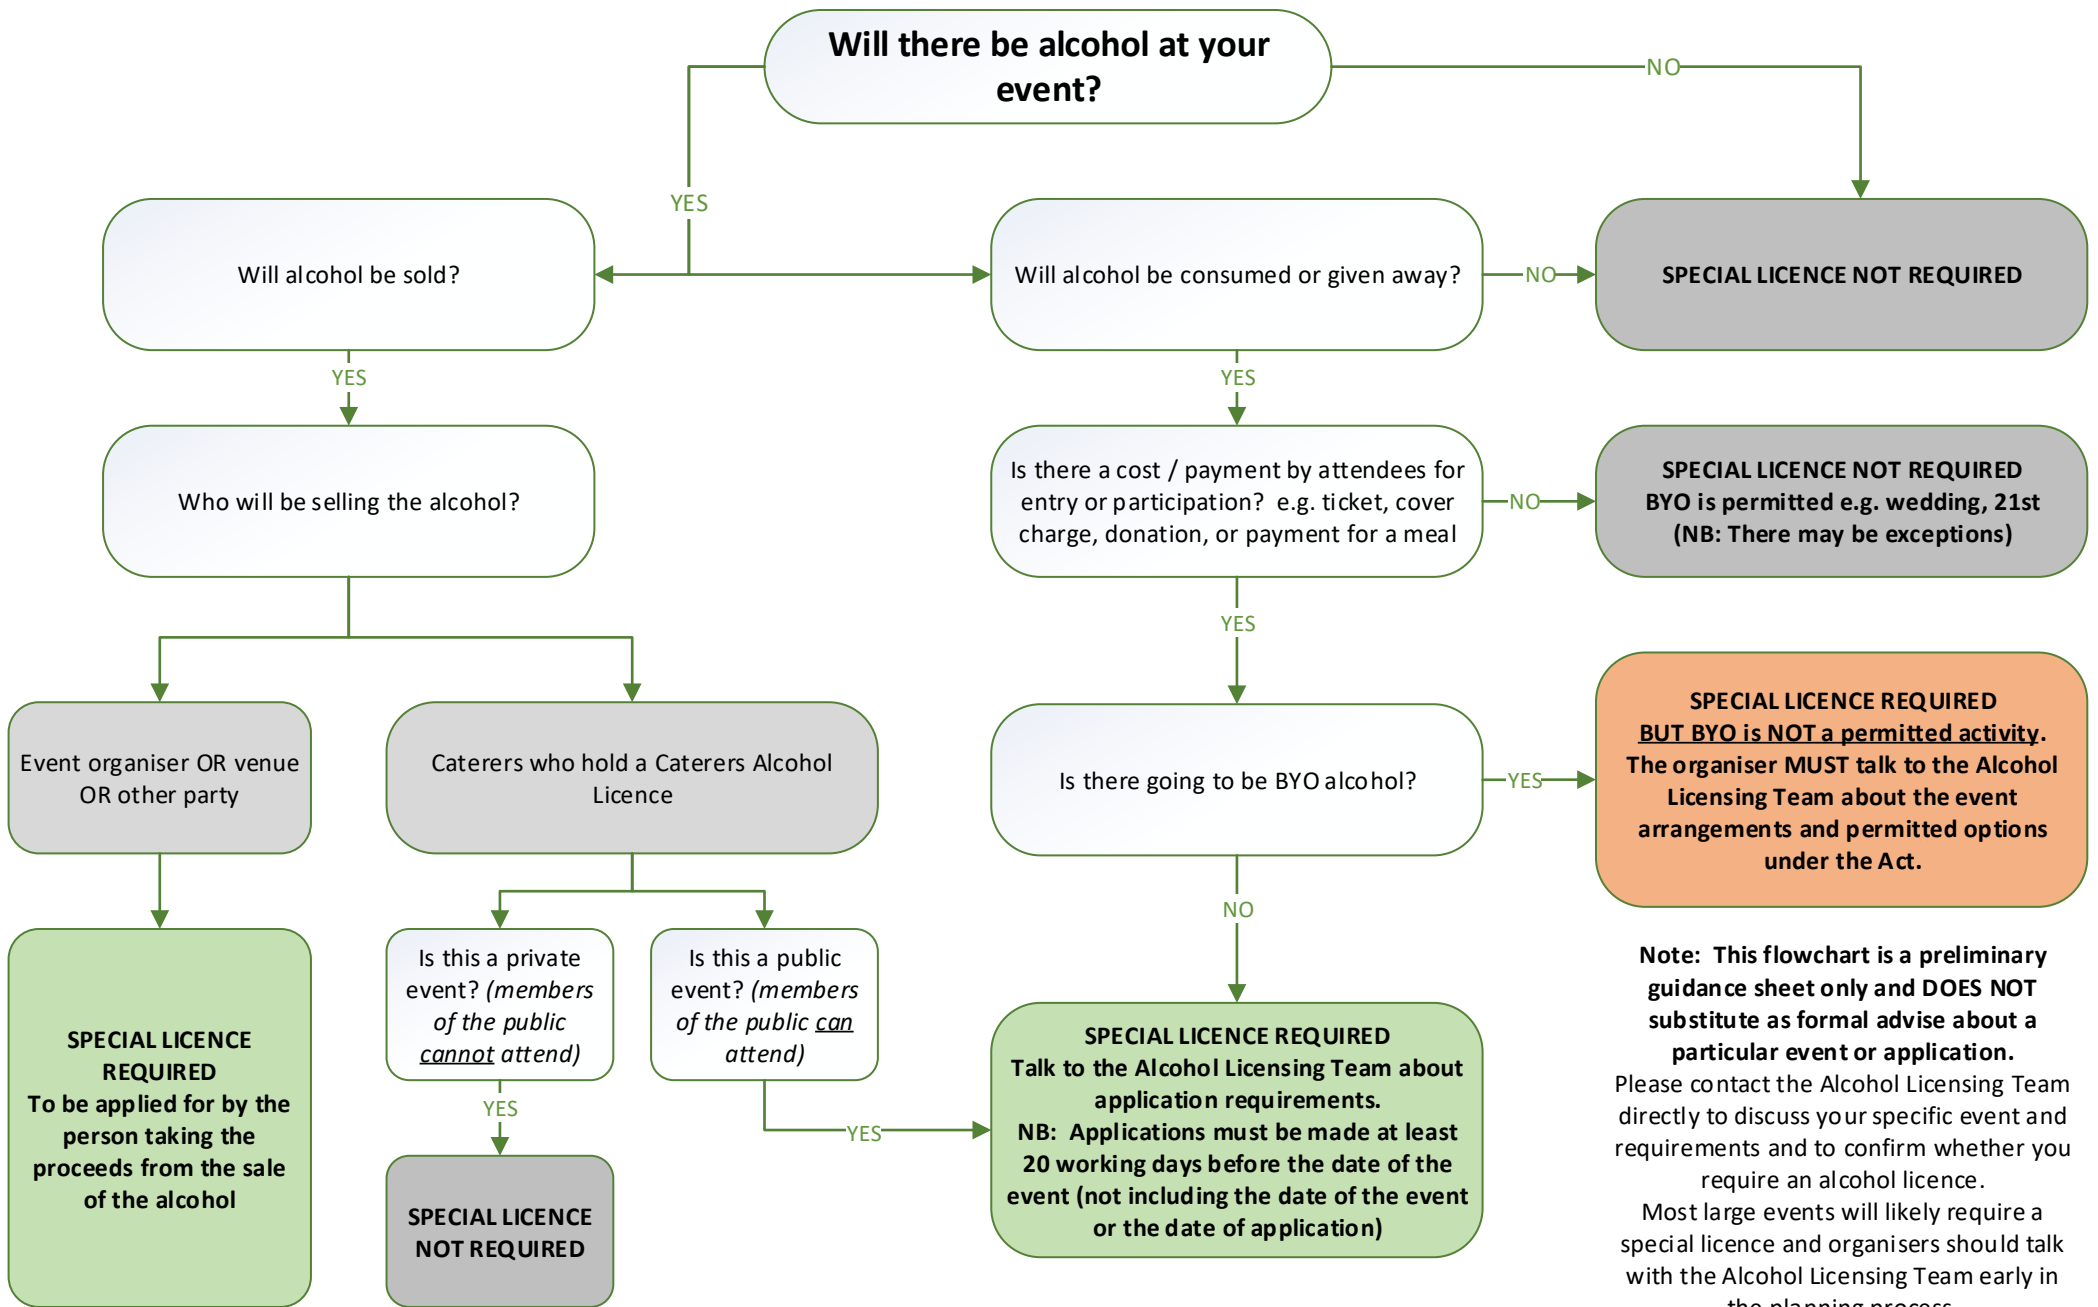

Does your event need a Special Licence?

Note: This flowchart is a preliminary guidance sheet only and DOES NOT substitute as formal advice about a particular event or application.

Please contact the Alcohol Licensing Team directly to discuss your specific event and requirements and to confirm whether you require an alcohol licence.