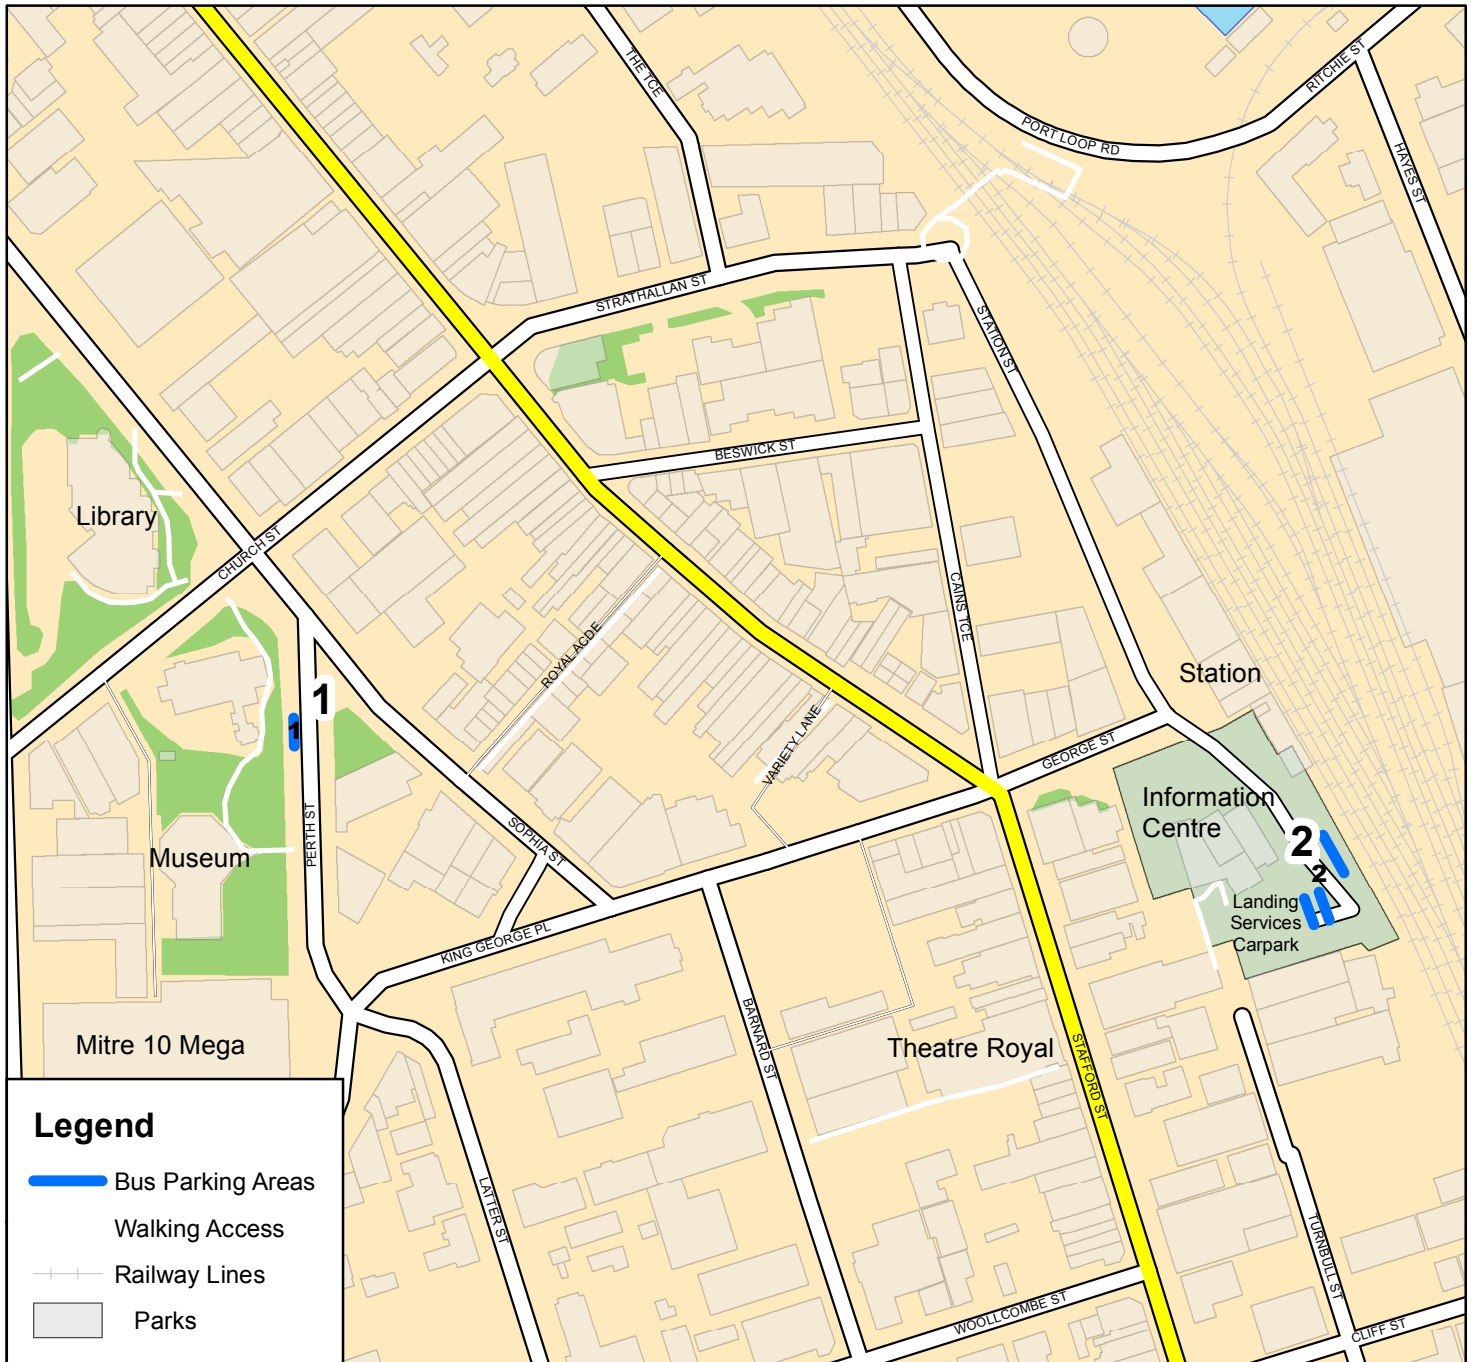

Timaru CBD Bus Parking

To prevent impinging on local city bus routes, out of town bus drivers may only use the parking areas indicated in blue on the map. These areas are available for use after 9 am.

- | | | |
|---|---|---------|
| 1 | Perth St. West Side Just North Of Museum. | 1 Park |
| 2 | Landing Services Carpark | 3 Parks |