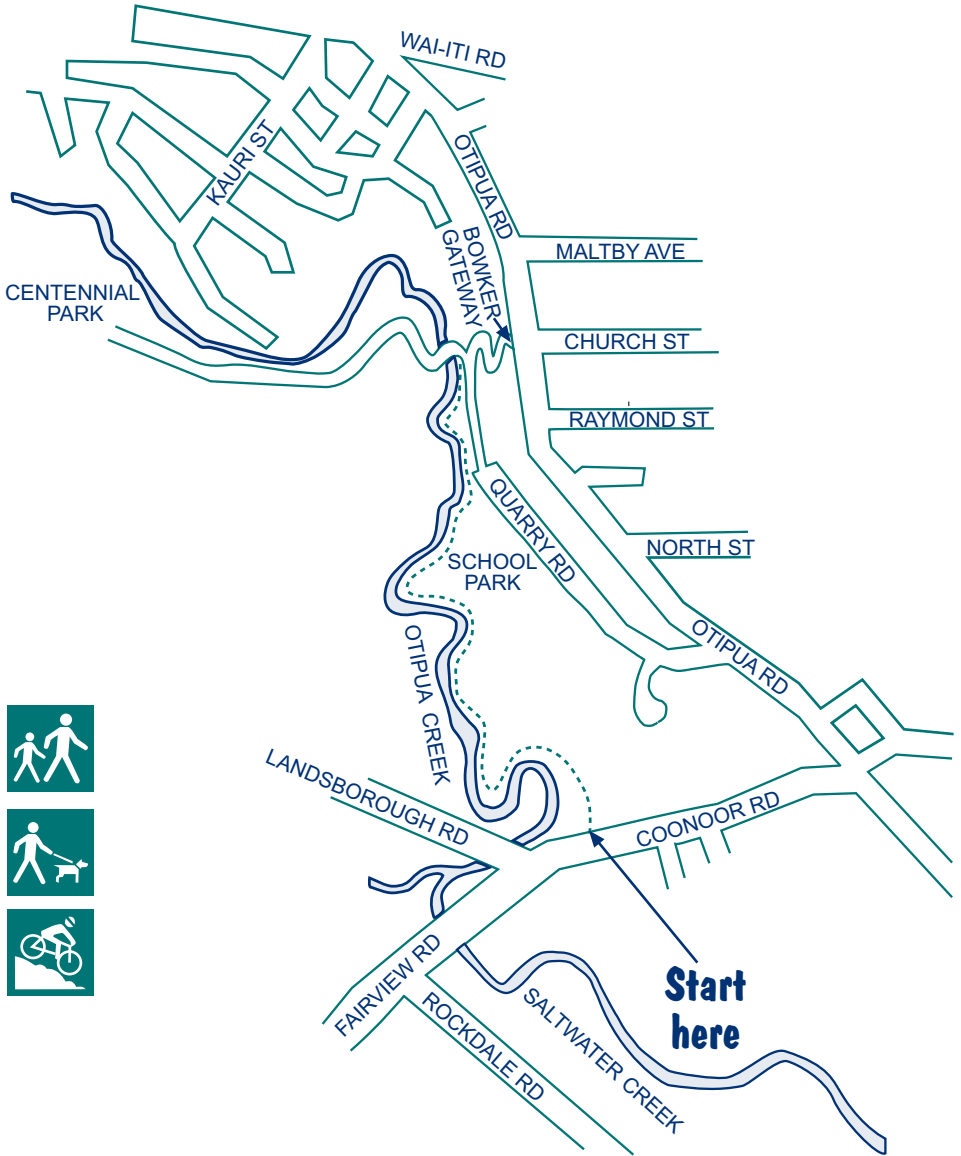

No.9 Otipua Creek Walk

Time: 30 minutes

- Walking track
- Roads
- + + + + + Railways
- ▬▬▬▬ Rivers & Coastline