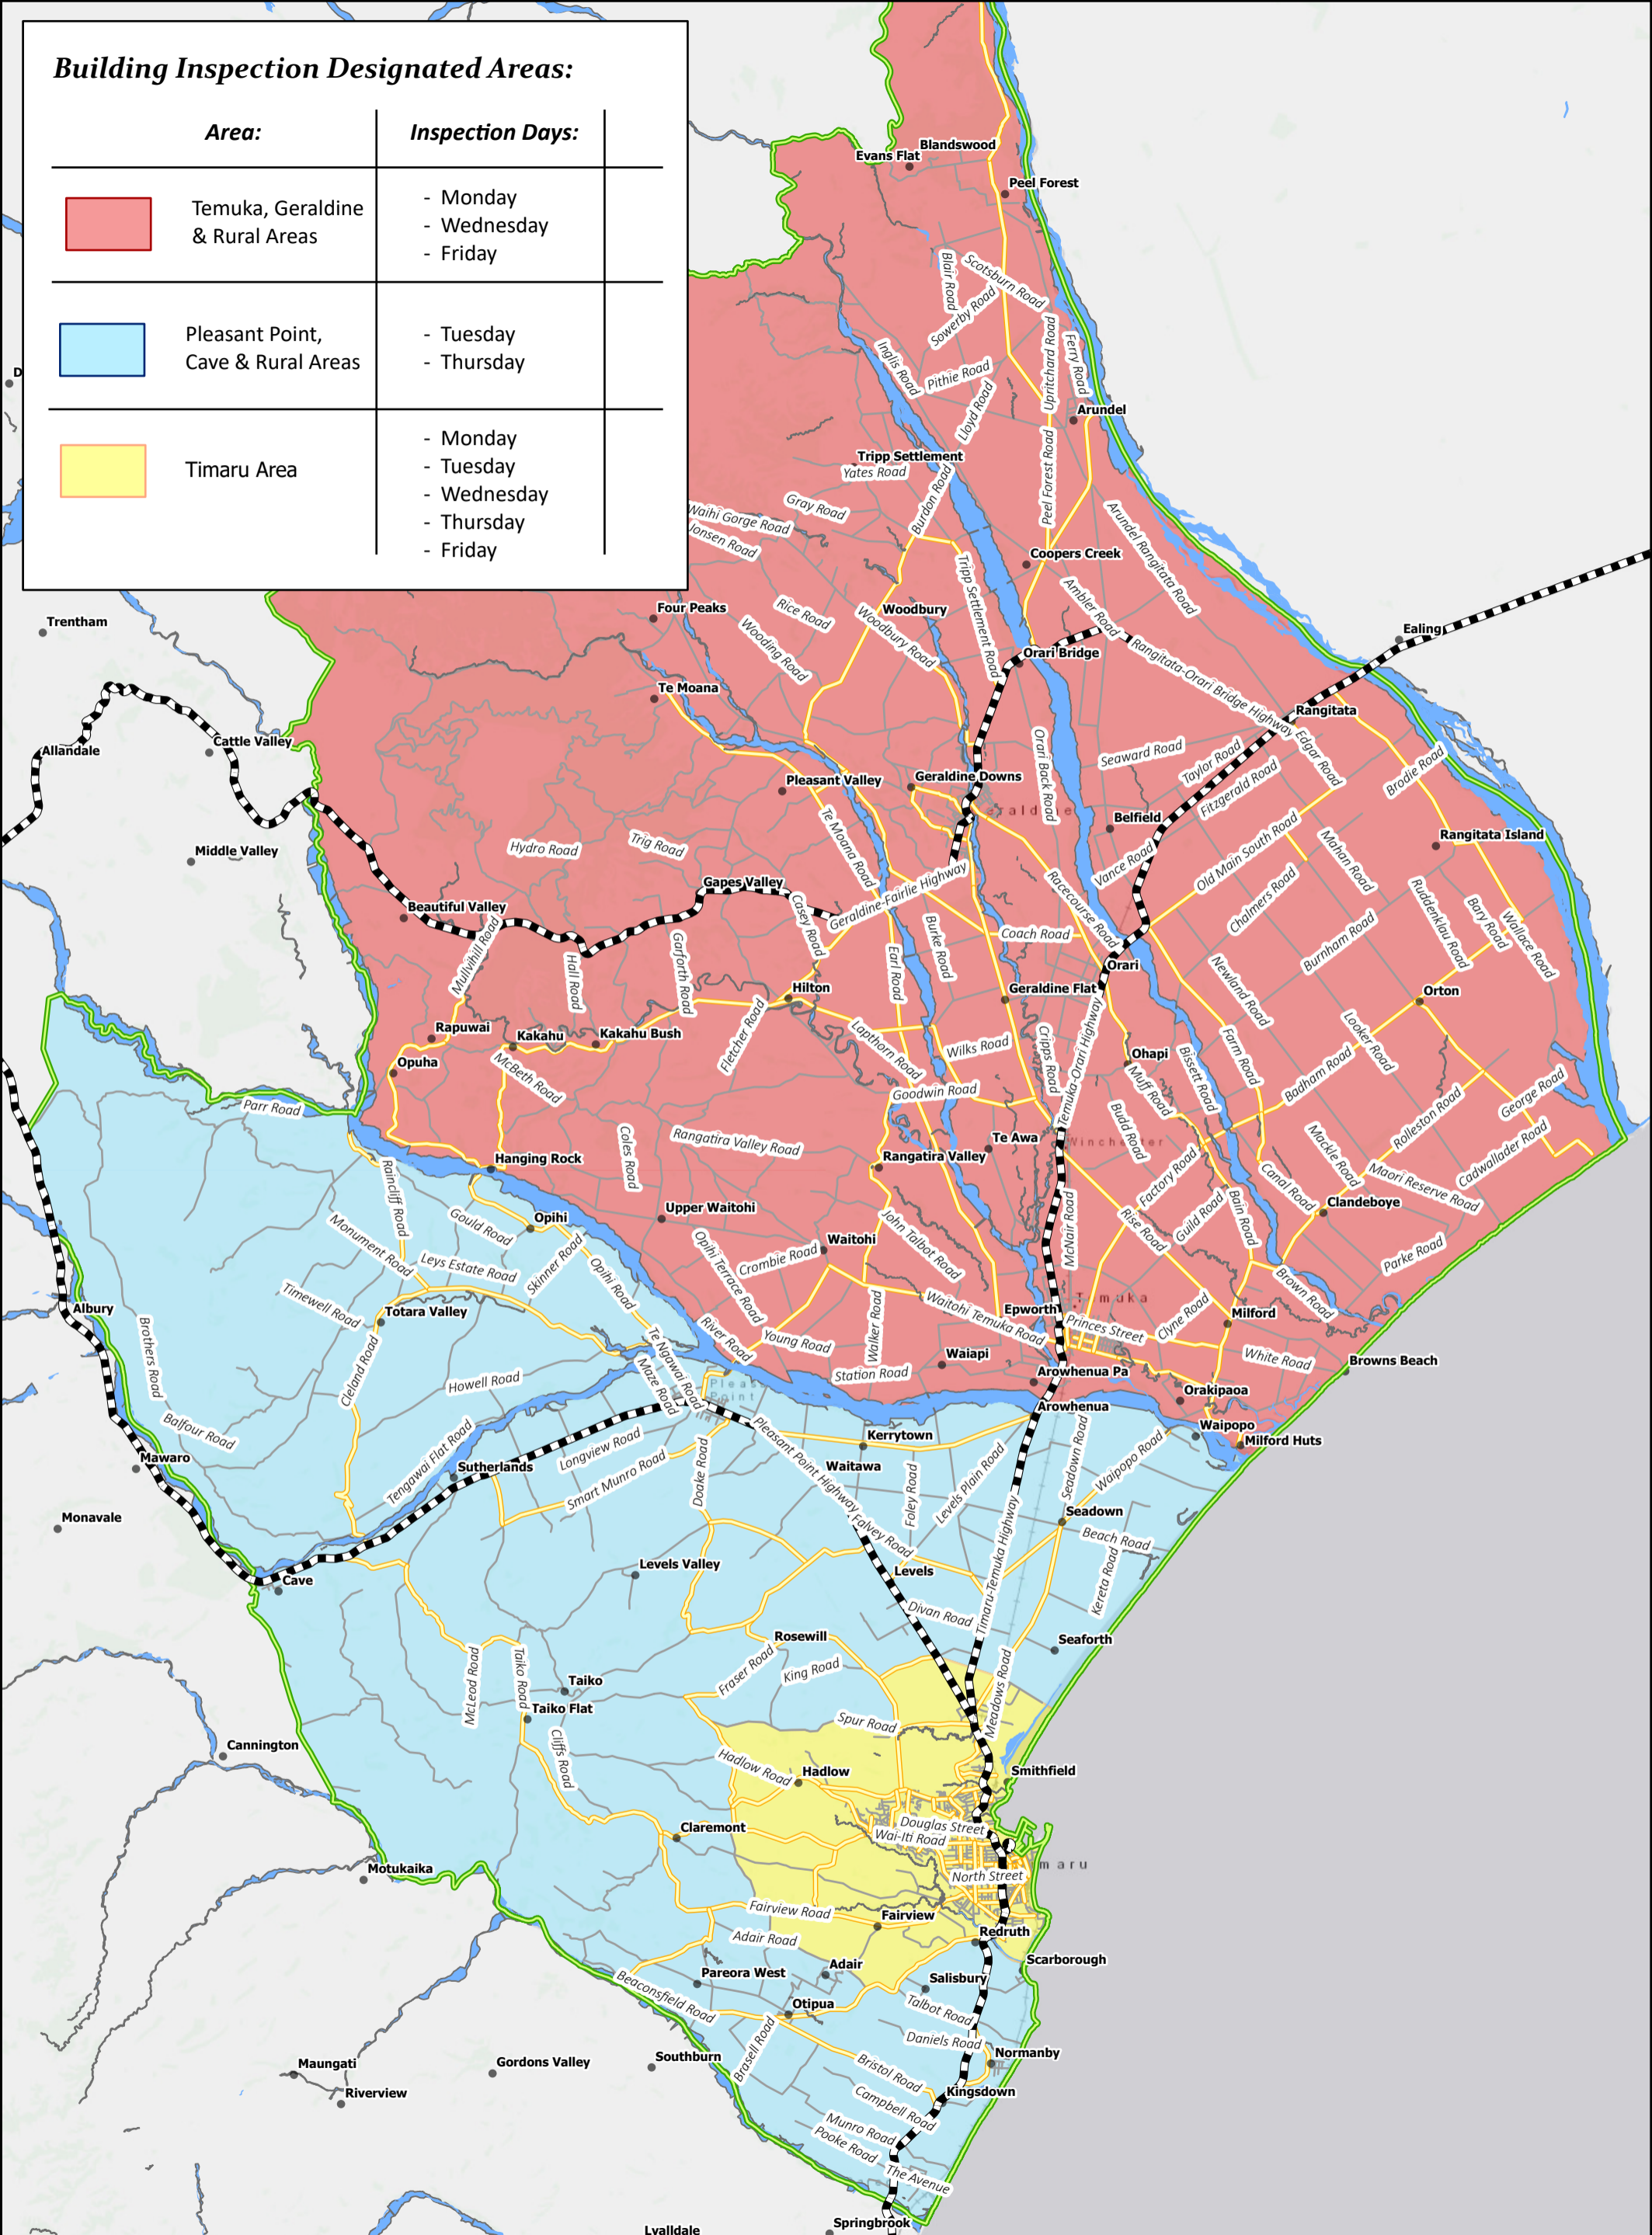

### Building Inspection Designated Areas:

Area:	Inspection Days:
 Temuka, Geraldine & Rural Areas	- Monday - Wednesday - Friday
 Pleasant Point, Cave & Rural Areas	- Tuesday - Thursday
 Timaru Area	- Monday - Tuesday - Wednesday - Thursday - Friday

## "Building Officers Inspection Days & Areas"