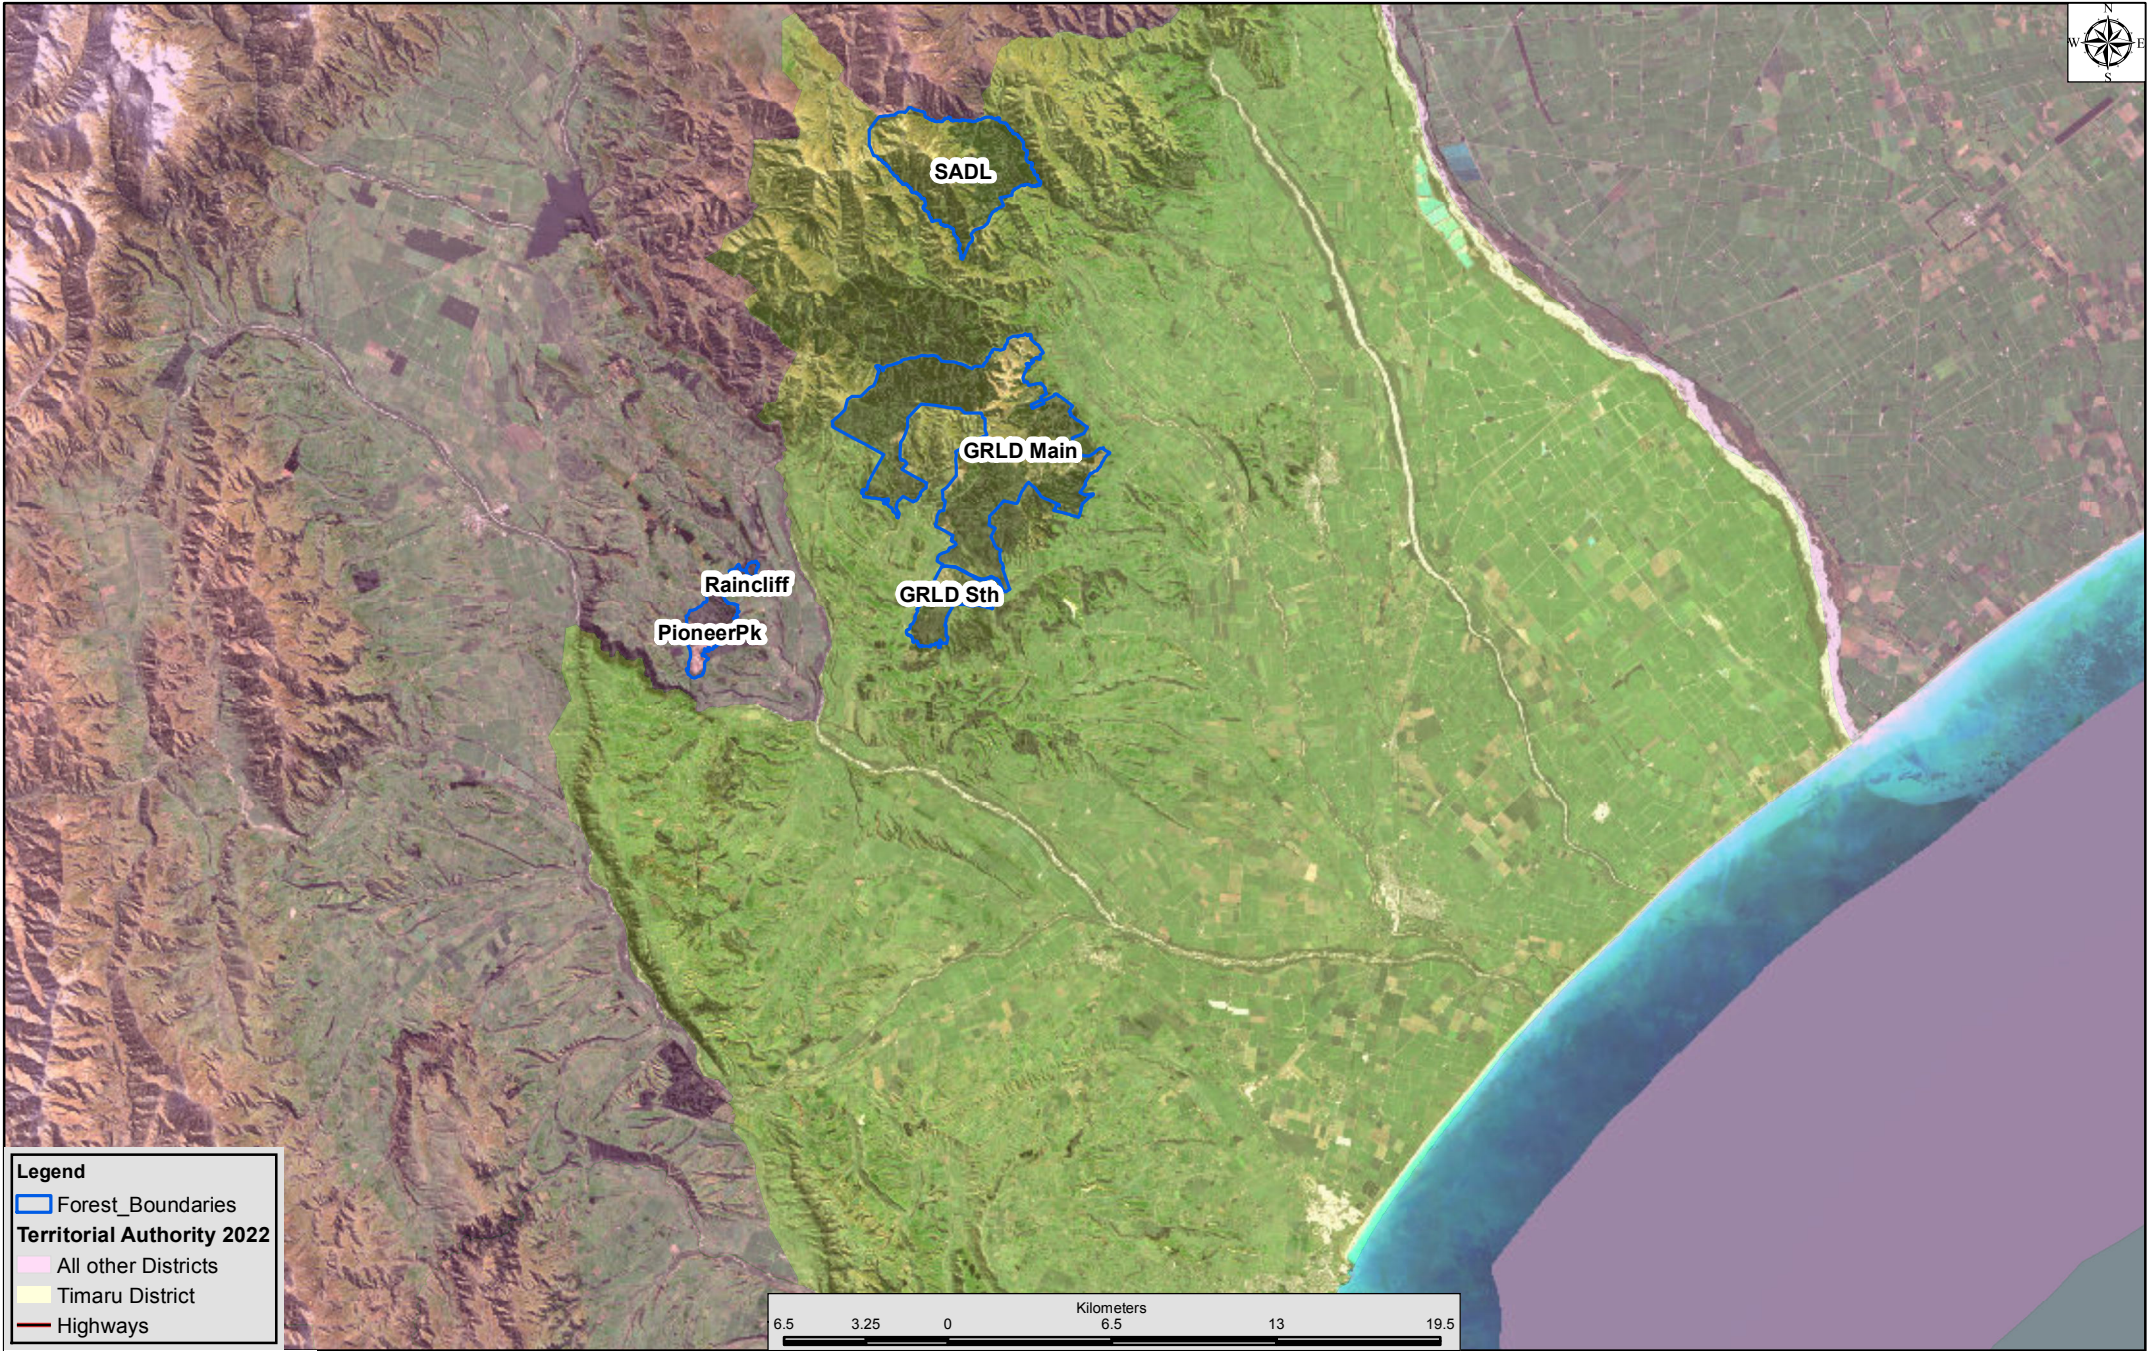

Legend

- Forest_Boundaries

Territorial Authority 2022

- All other Districts
- Timaru District
- Highways

Port Blakely Ltd Forests in the Timaru District
Total land area managed by PBL in Timaru District = 7179 ha

Created by user: jburgess

Date: 9/12/2022
Time: 12:00:51 p.m.