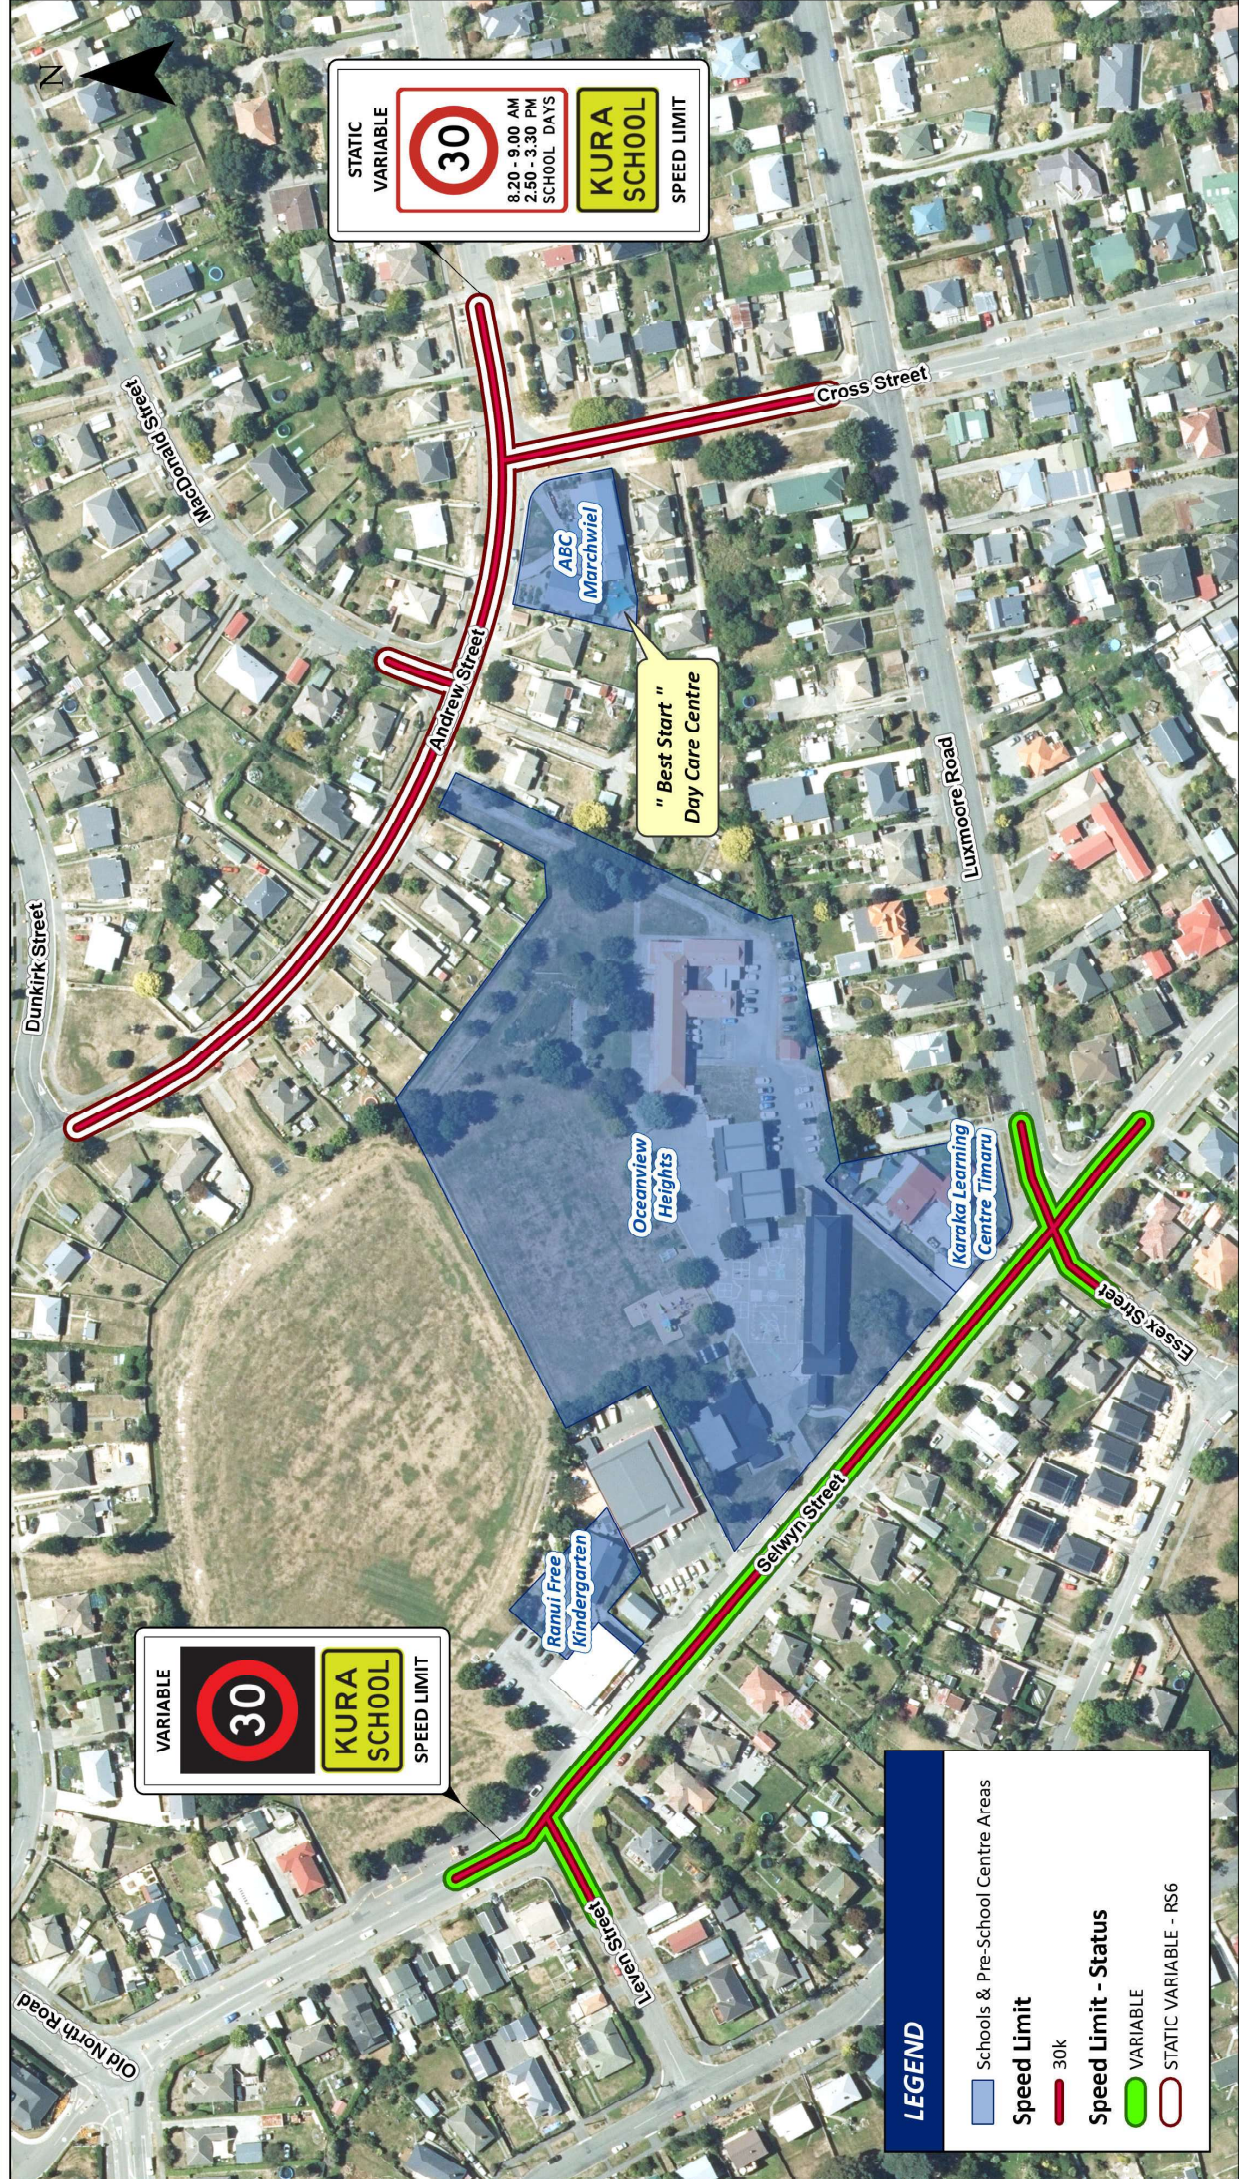

Speed Limits Around Schools within the Timaru District

LEGEND

Schools & Pre-School Centre Areas

Speed Limit

30k

Speed Limit - Status

STATIC VARIABLE - RS6

Speed Limits Around Schools within the Timaru District

Speed Limits Around Schools within the Timaru District

Speed Limits Around Schools within the Timaru District

Speed Limits Around Schools within the Timaru District

LEGEND

- Schools & Pre-School Centre Areas
- Speed Limit**
 - 30k
- Speed Limit - Status**
 - VARIABLE
 - STATIC VARIABLE - RS6

Speed Limits Around Schools within the Timaru District

LEGEND

- Schools & Pre-School Centre Areas
- Speed Limit**
- 30k
- Speed Limit - Status**
- STATIC VARIABLE - RS6

Speed Limits Around Schools within the Timaru District