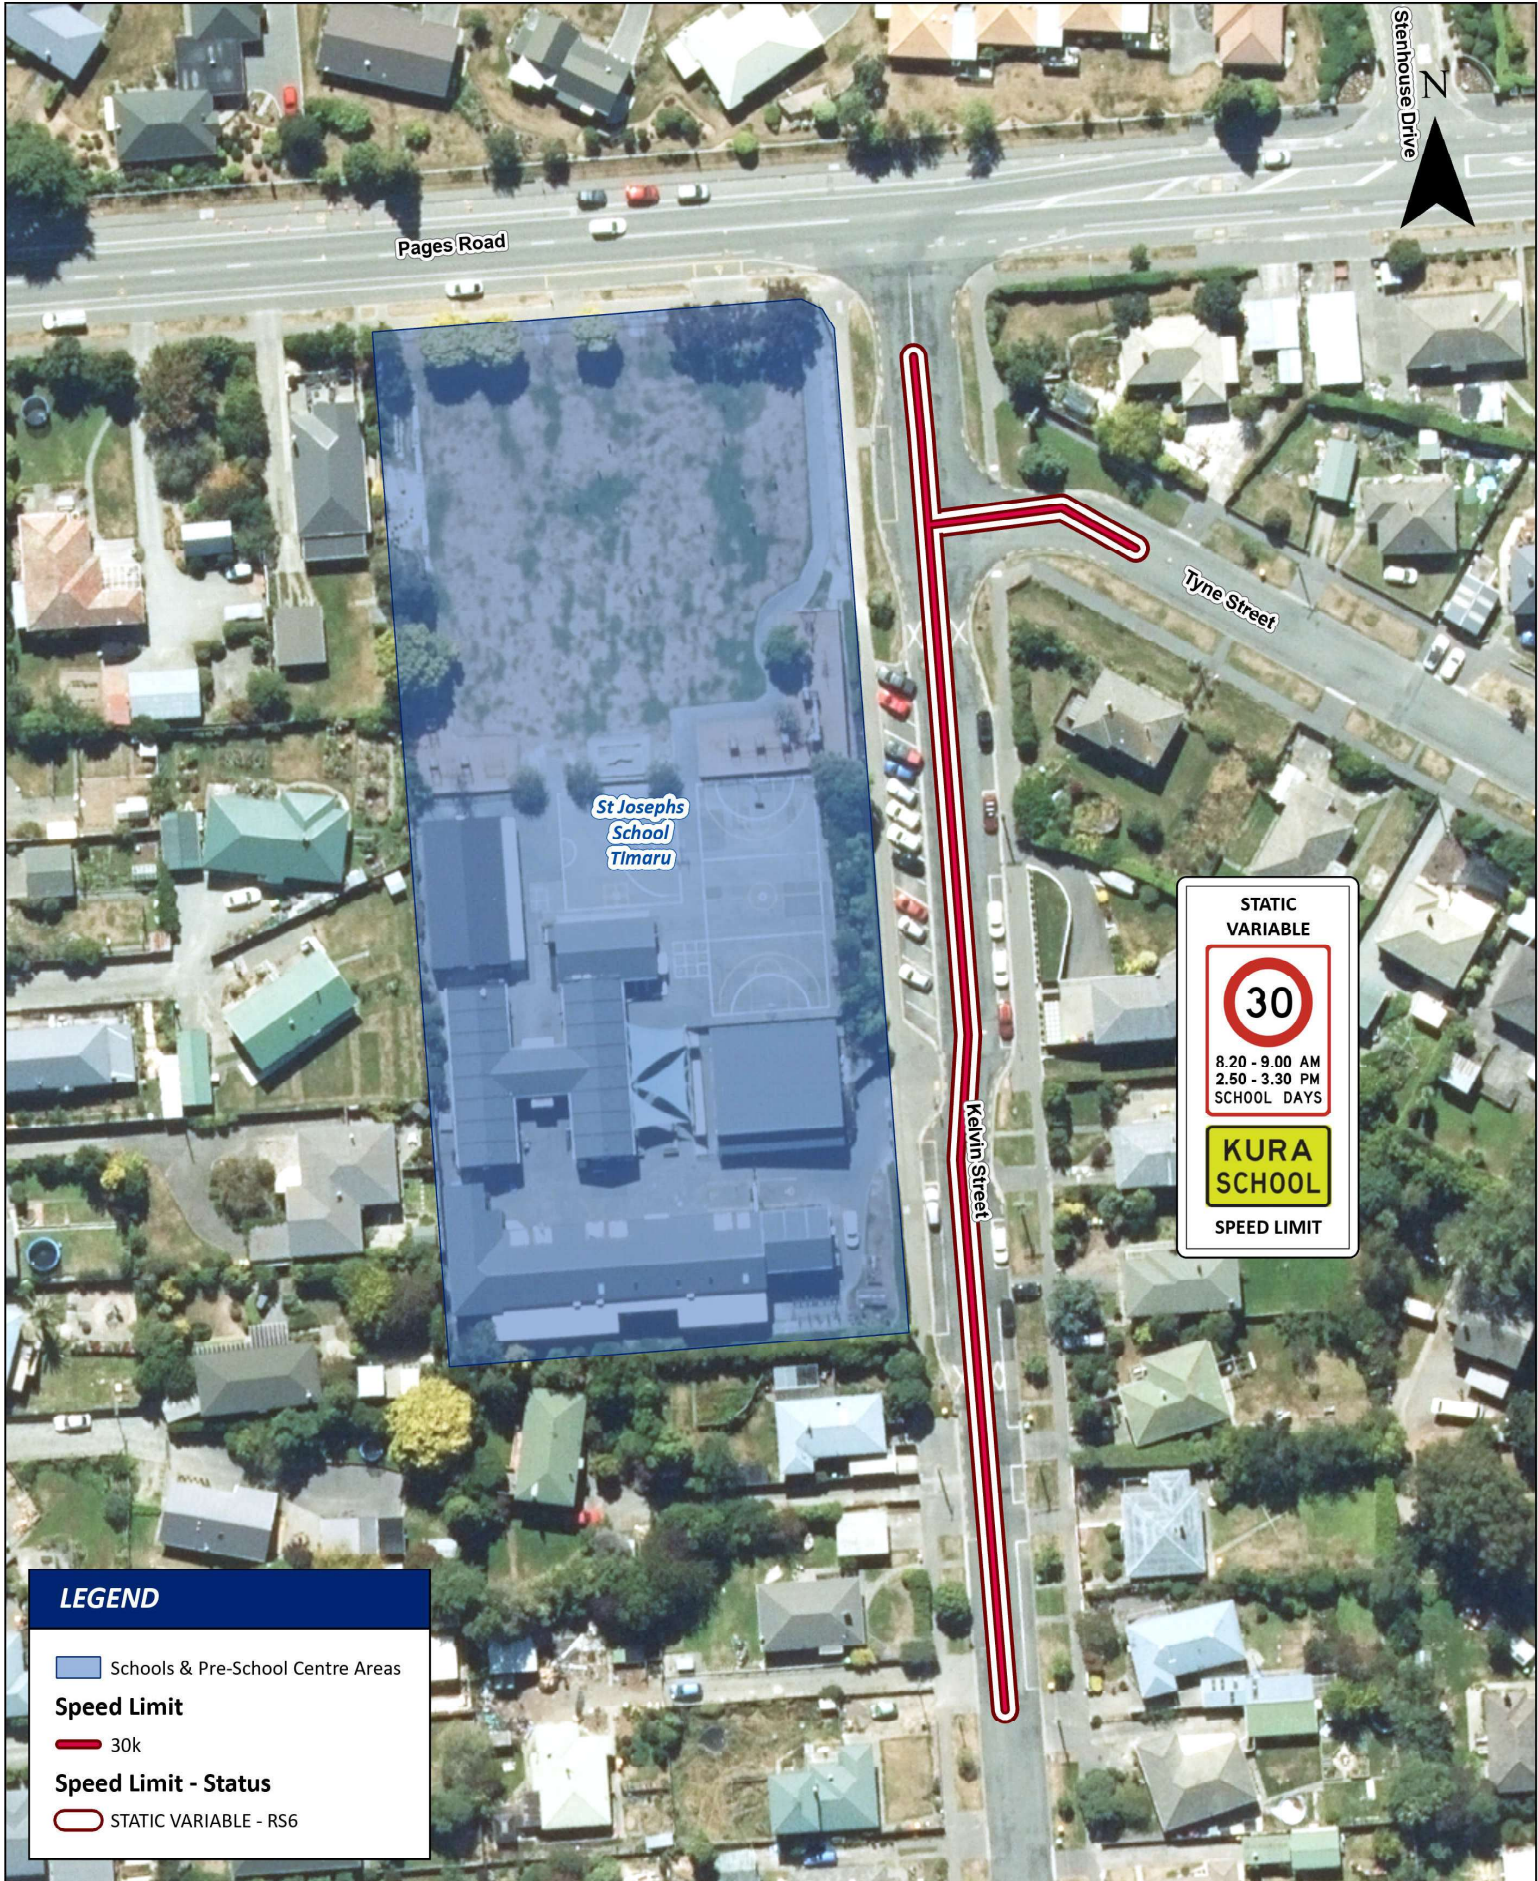

Speed Limits Around Schools within the Timaru District

LEGEND

- Schools & Pre-School Centre Areas
- **Speed Limit**
- 30k
- **Speed Limit - Status**
- STATIC VARIABLE - RS6