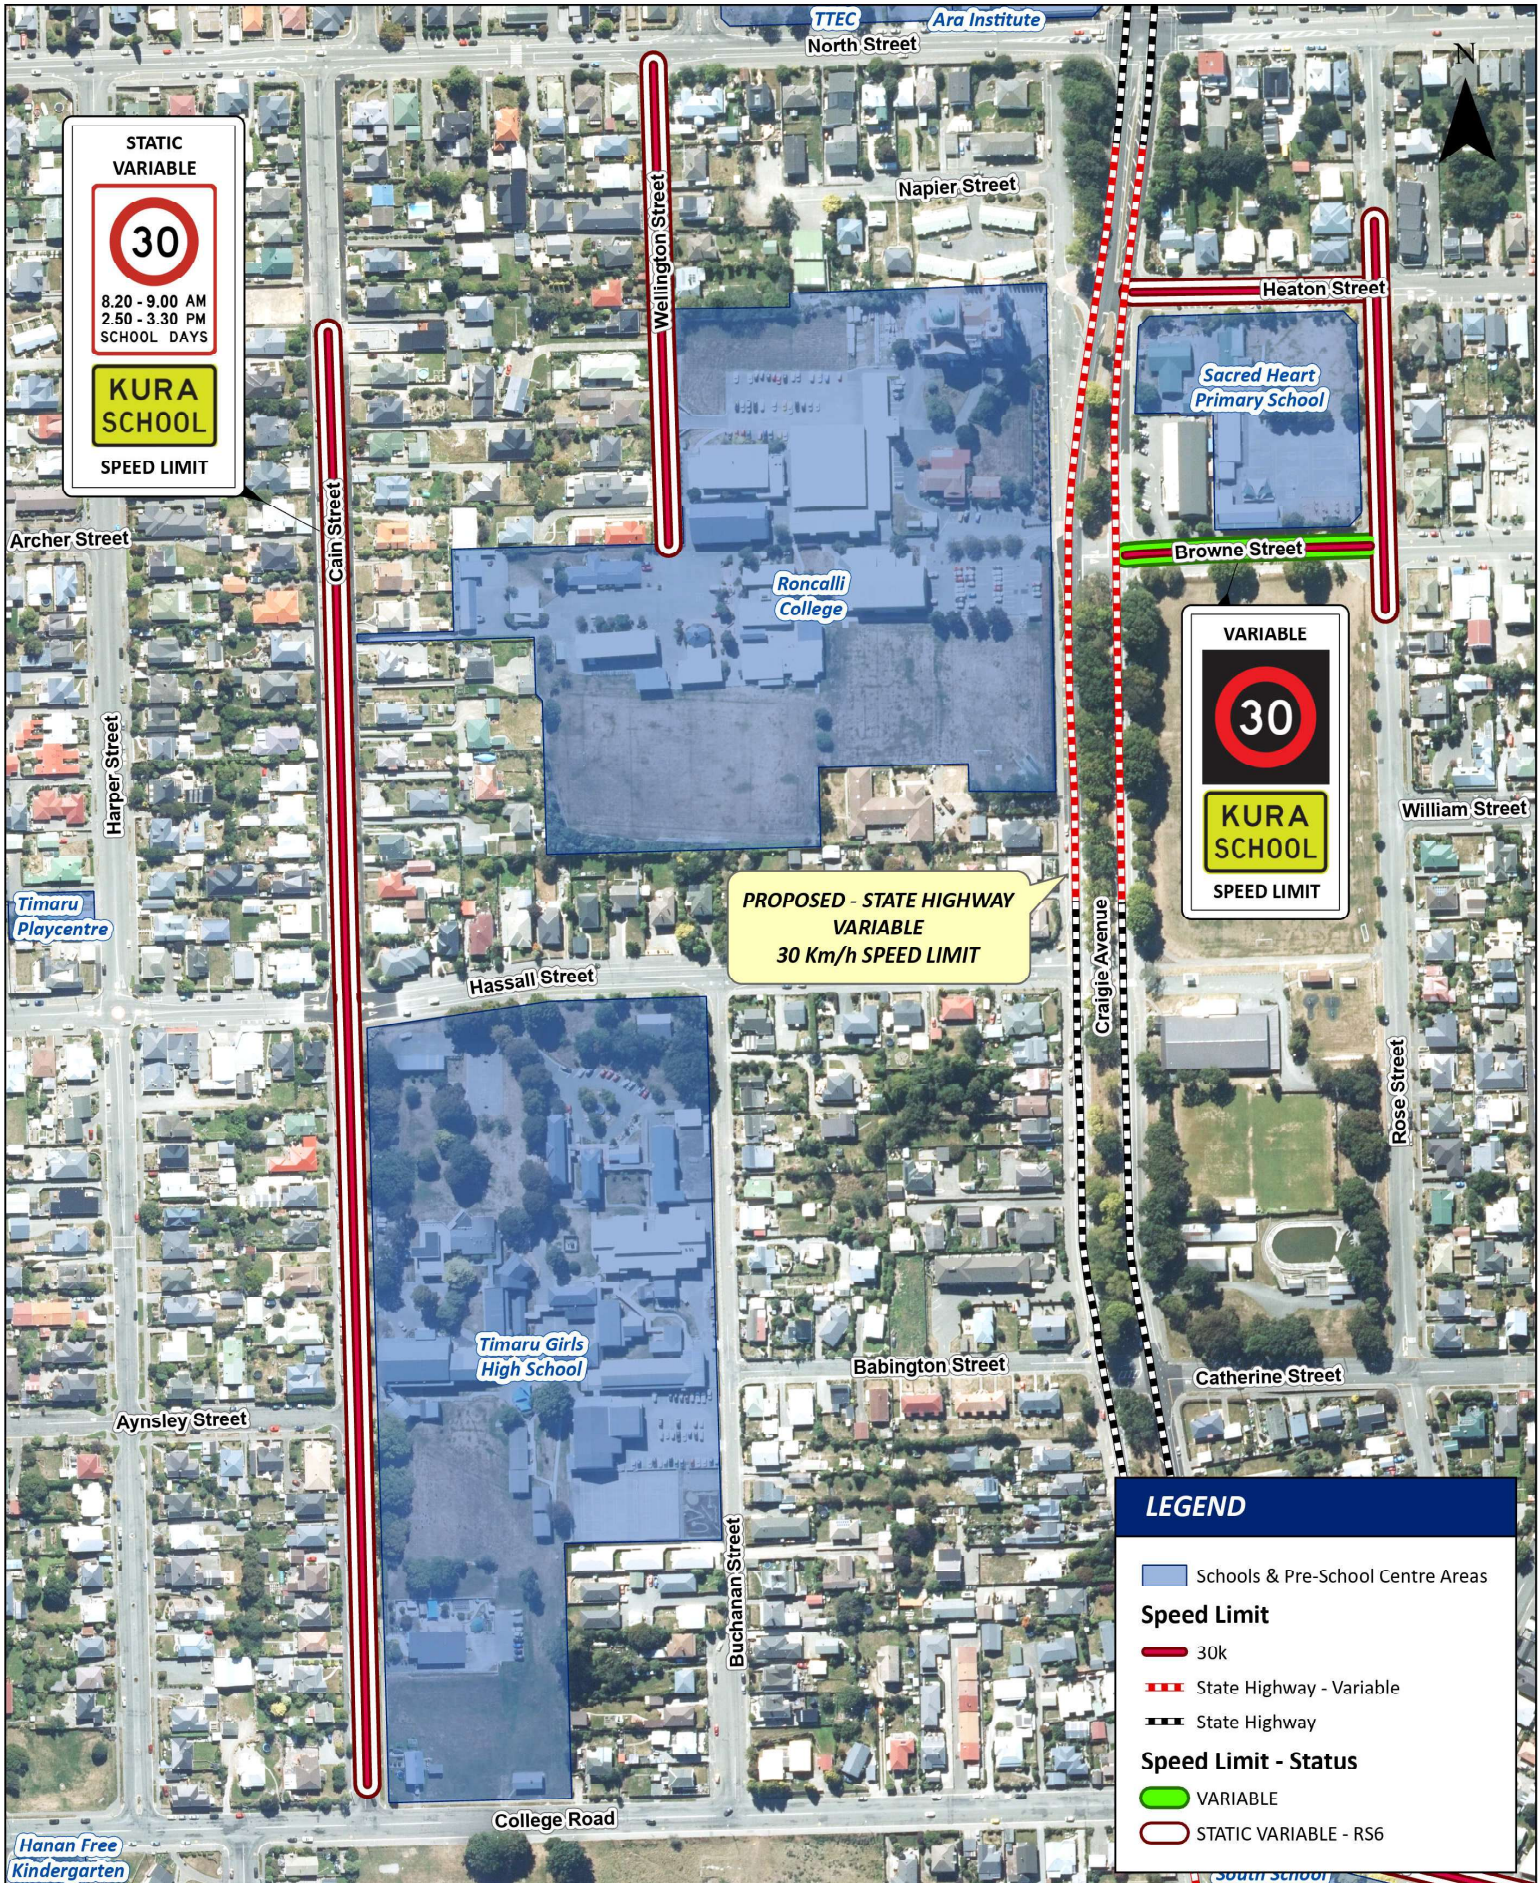

Speed Limits Around Schools within the Timaru District

LEGEND

- Schools & Pre-School Centre Areas
- **Speed Limit**
  - 30k
  - State Highway - Variable
  - State Highway
- **Speed Limit - Status**
  - VARIABLE
  - STATIC VARIABLE - RS6