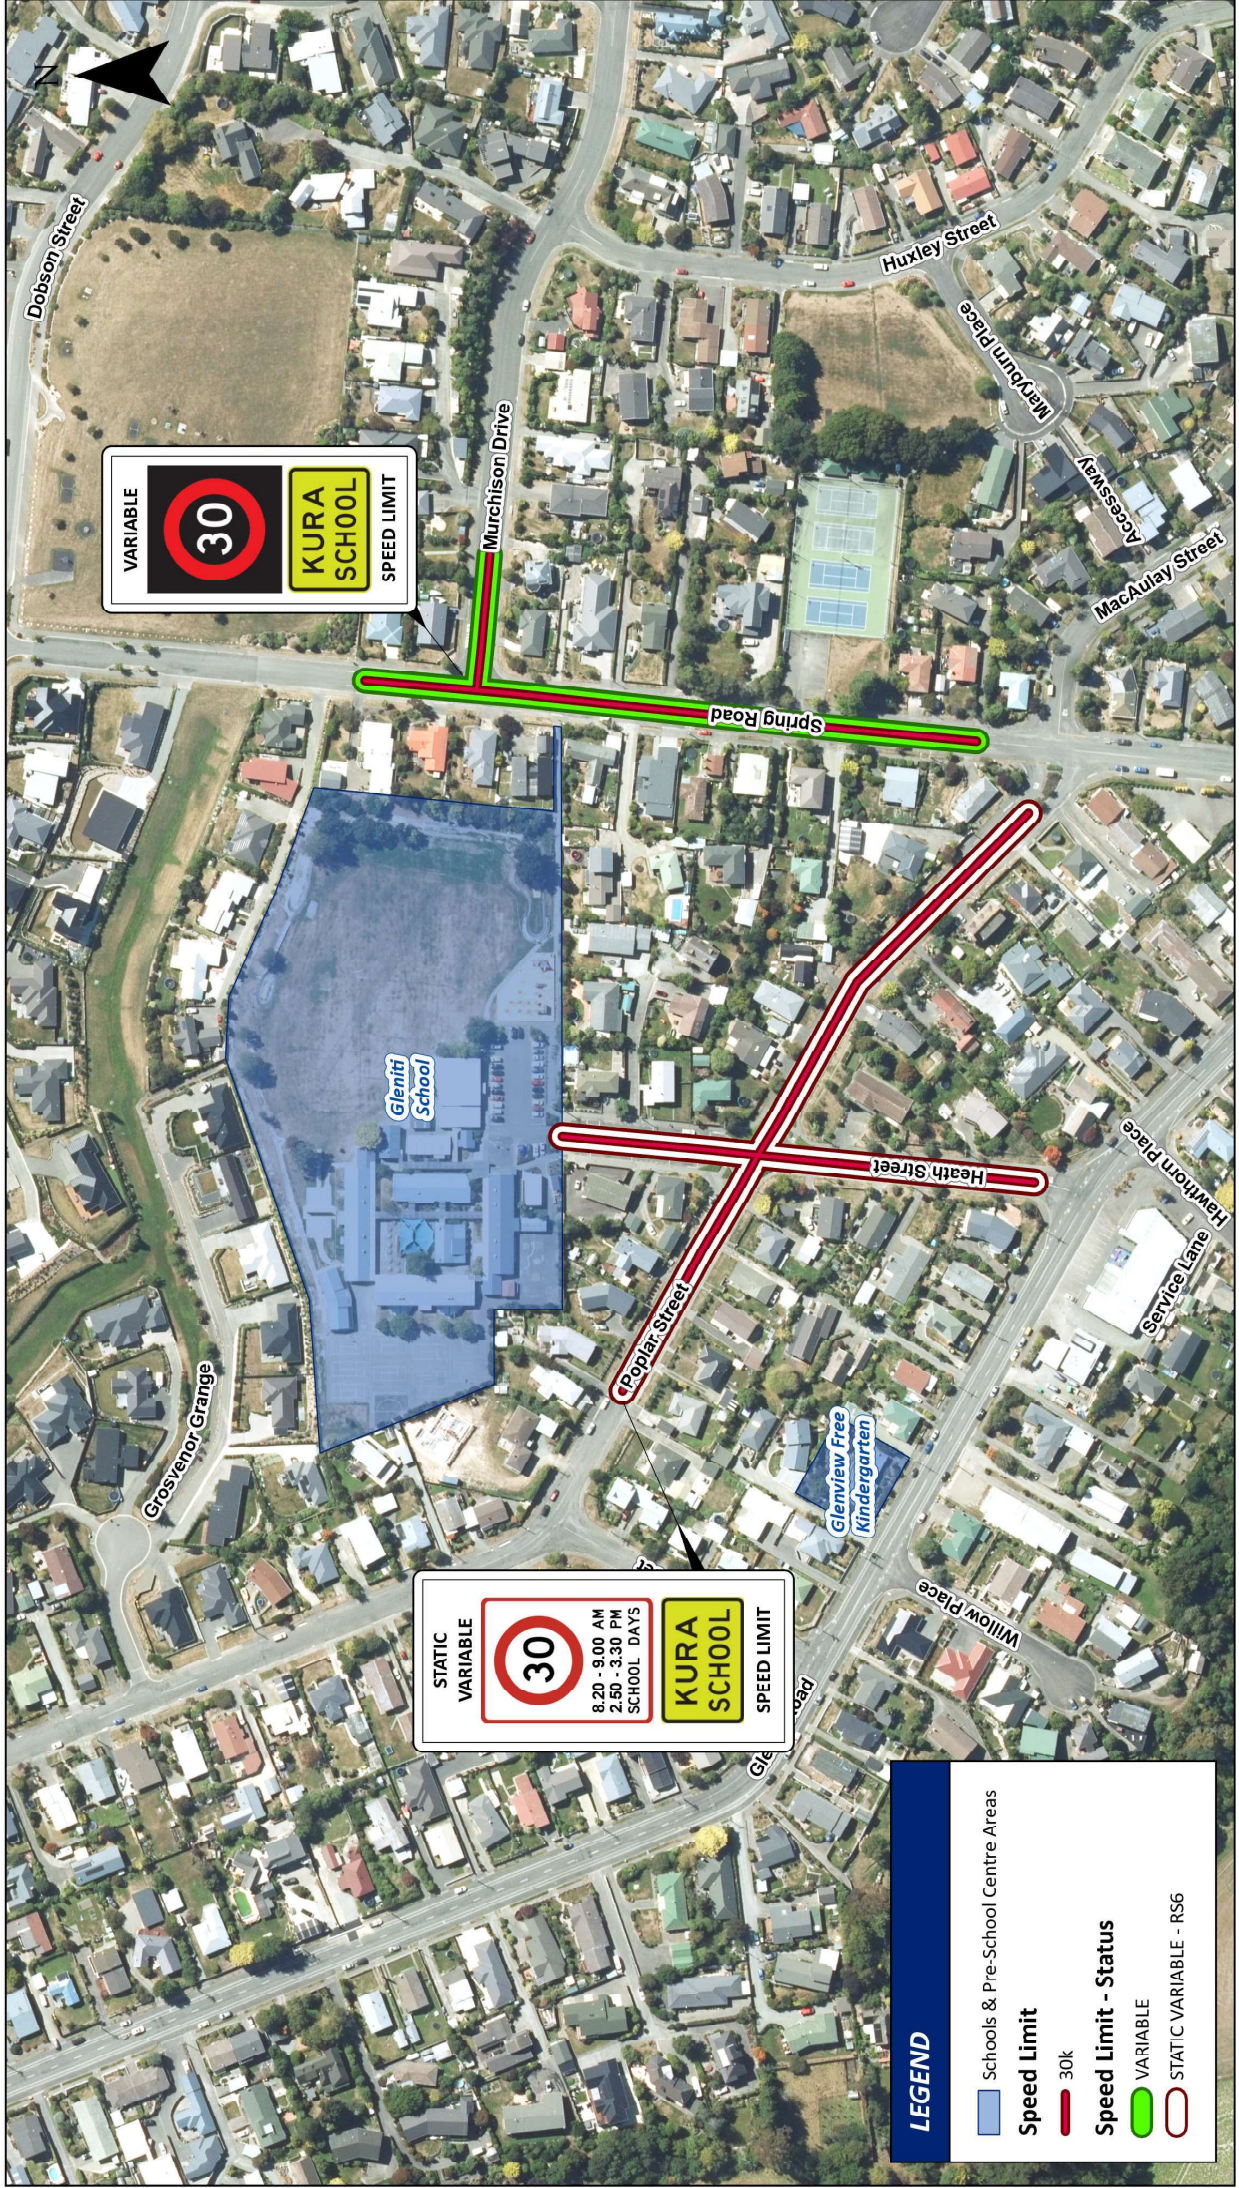

Speed Limits Around Schools within the Timaru District

STATIC VARIABLE

8.20 - 9.00 AM
2.50 - 3.30 PM
SCHOOL DAYS

SPEED LIMIT

VARIABLE

SPEED LIMIT

LEGEND

- Schools & Pre-School Centre Areas
- **Speed Limit**
  - 30k
- **Speed Limit - Status**
  - VARIABLE
  - STATIC VARIABLE - R56