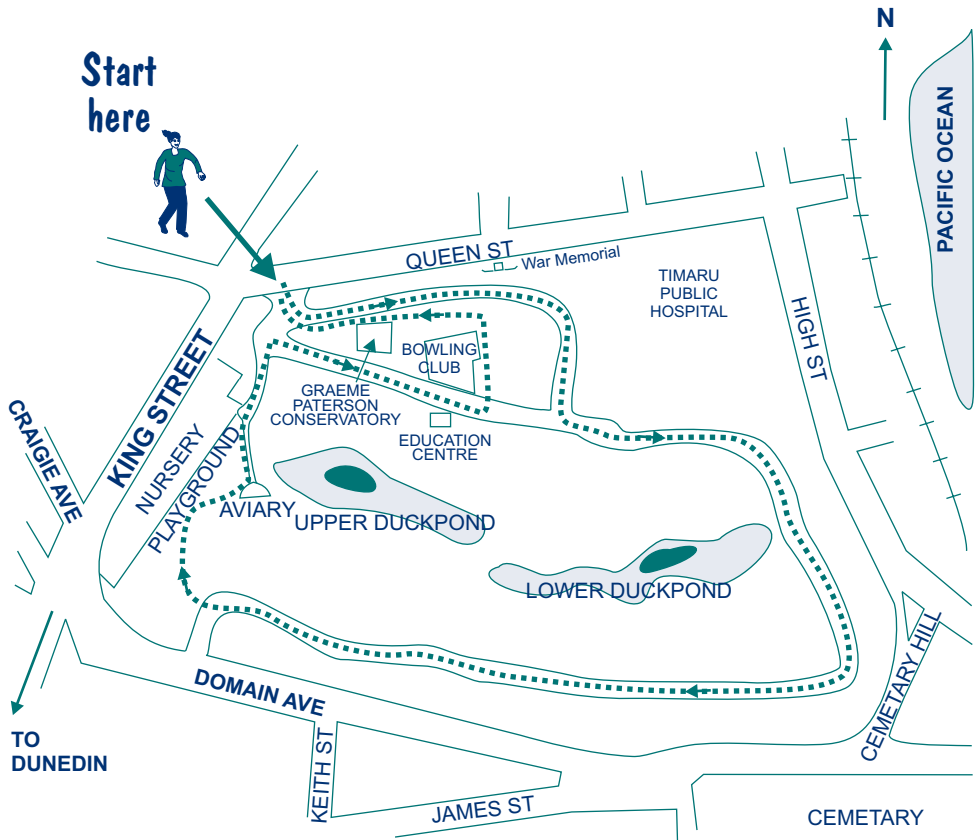

No.4 Timaru Botanic Gardens

Time: 30 minutes

Sealed areas

..... Walking track

— Roads

+ + + + Railway

▬ Rivers & Coastline