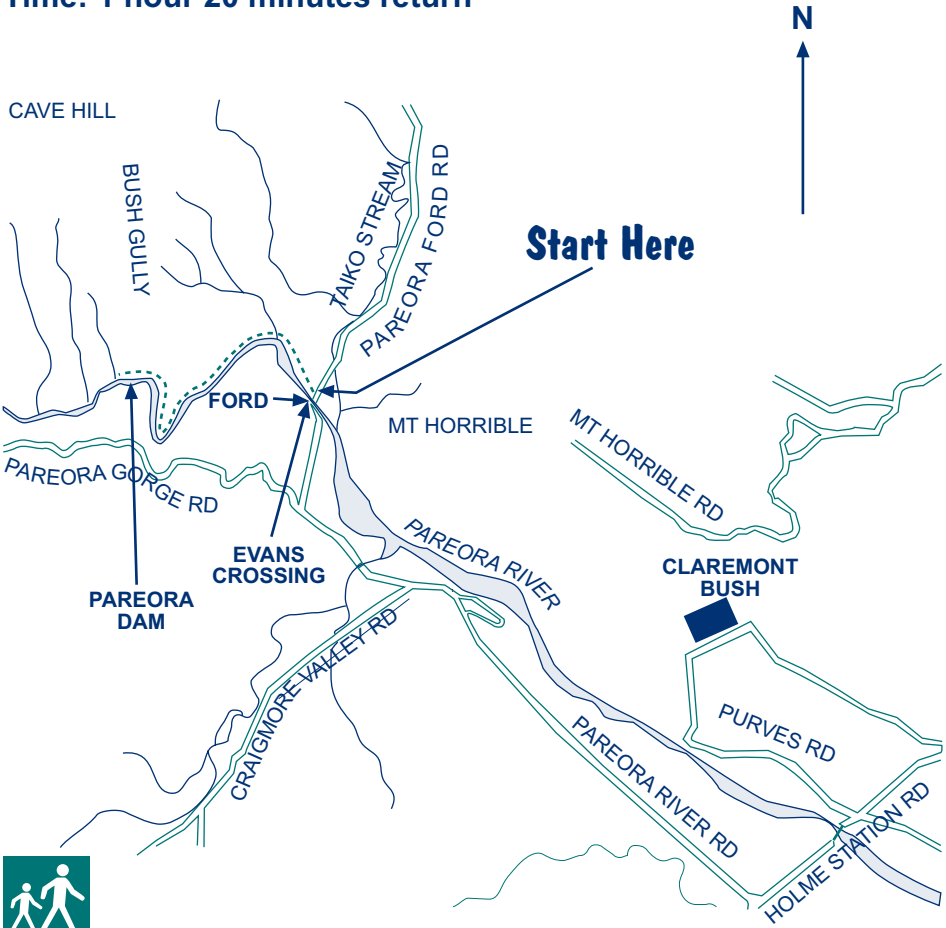

No. 11 Pareora River

Time: 1 hour 20 minutes return

- Walking track
- Roads
- + + + + + Railways
- ▭ Rivers & Coastline