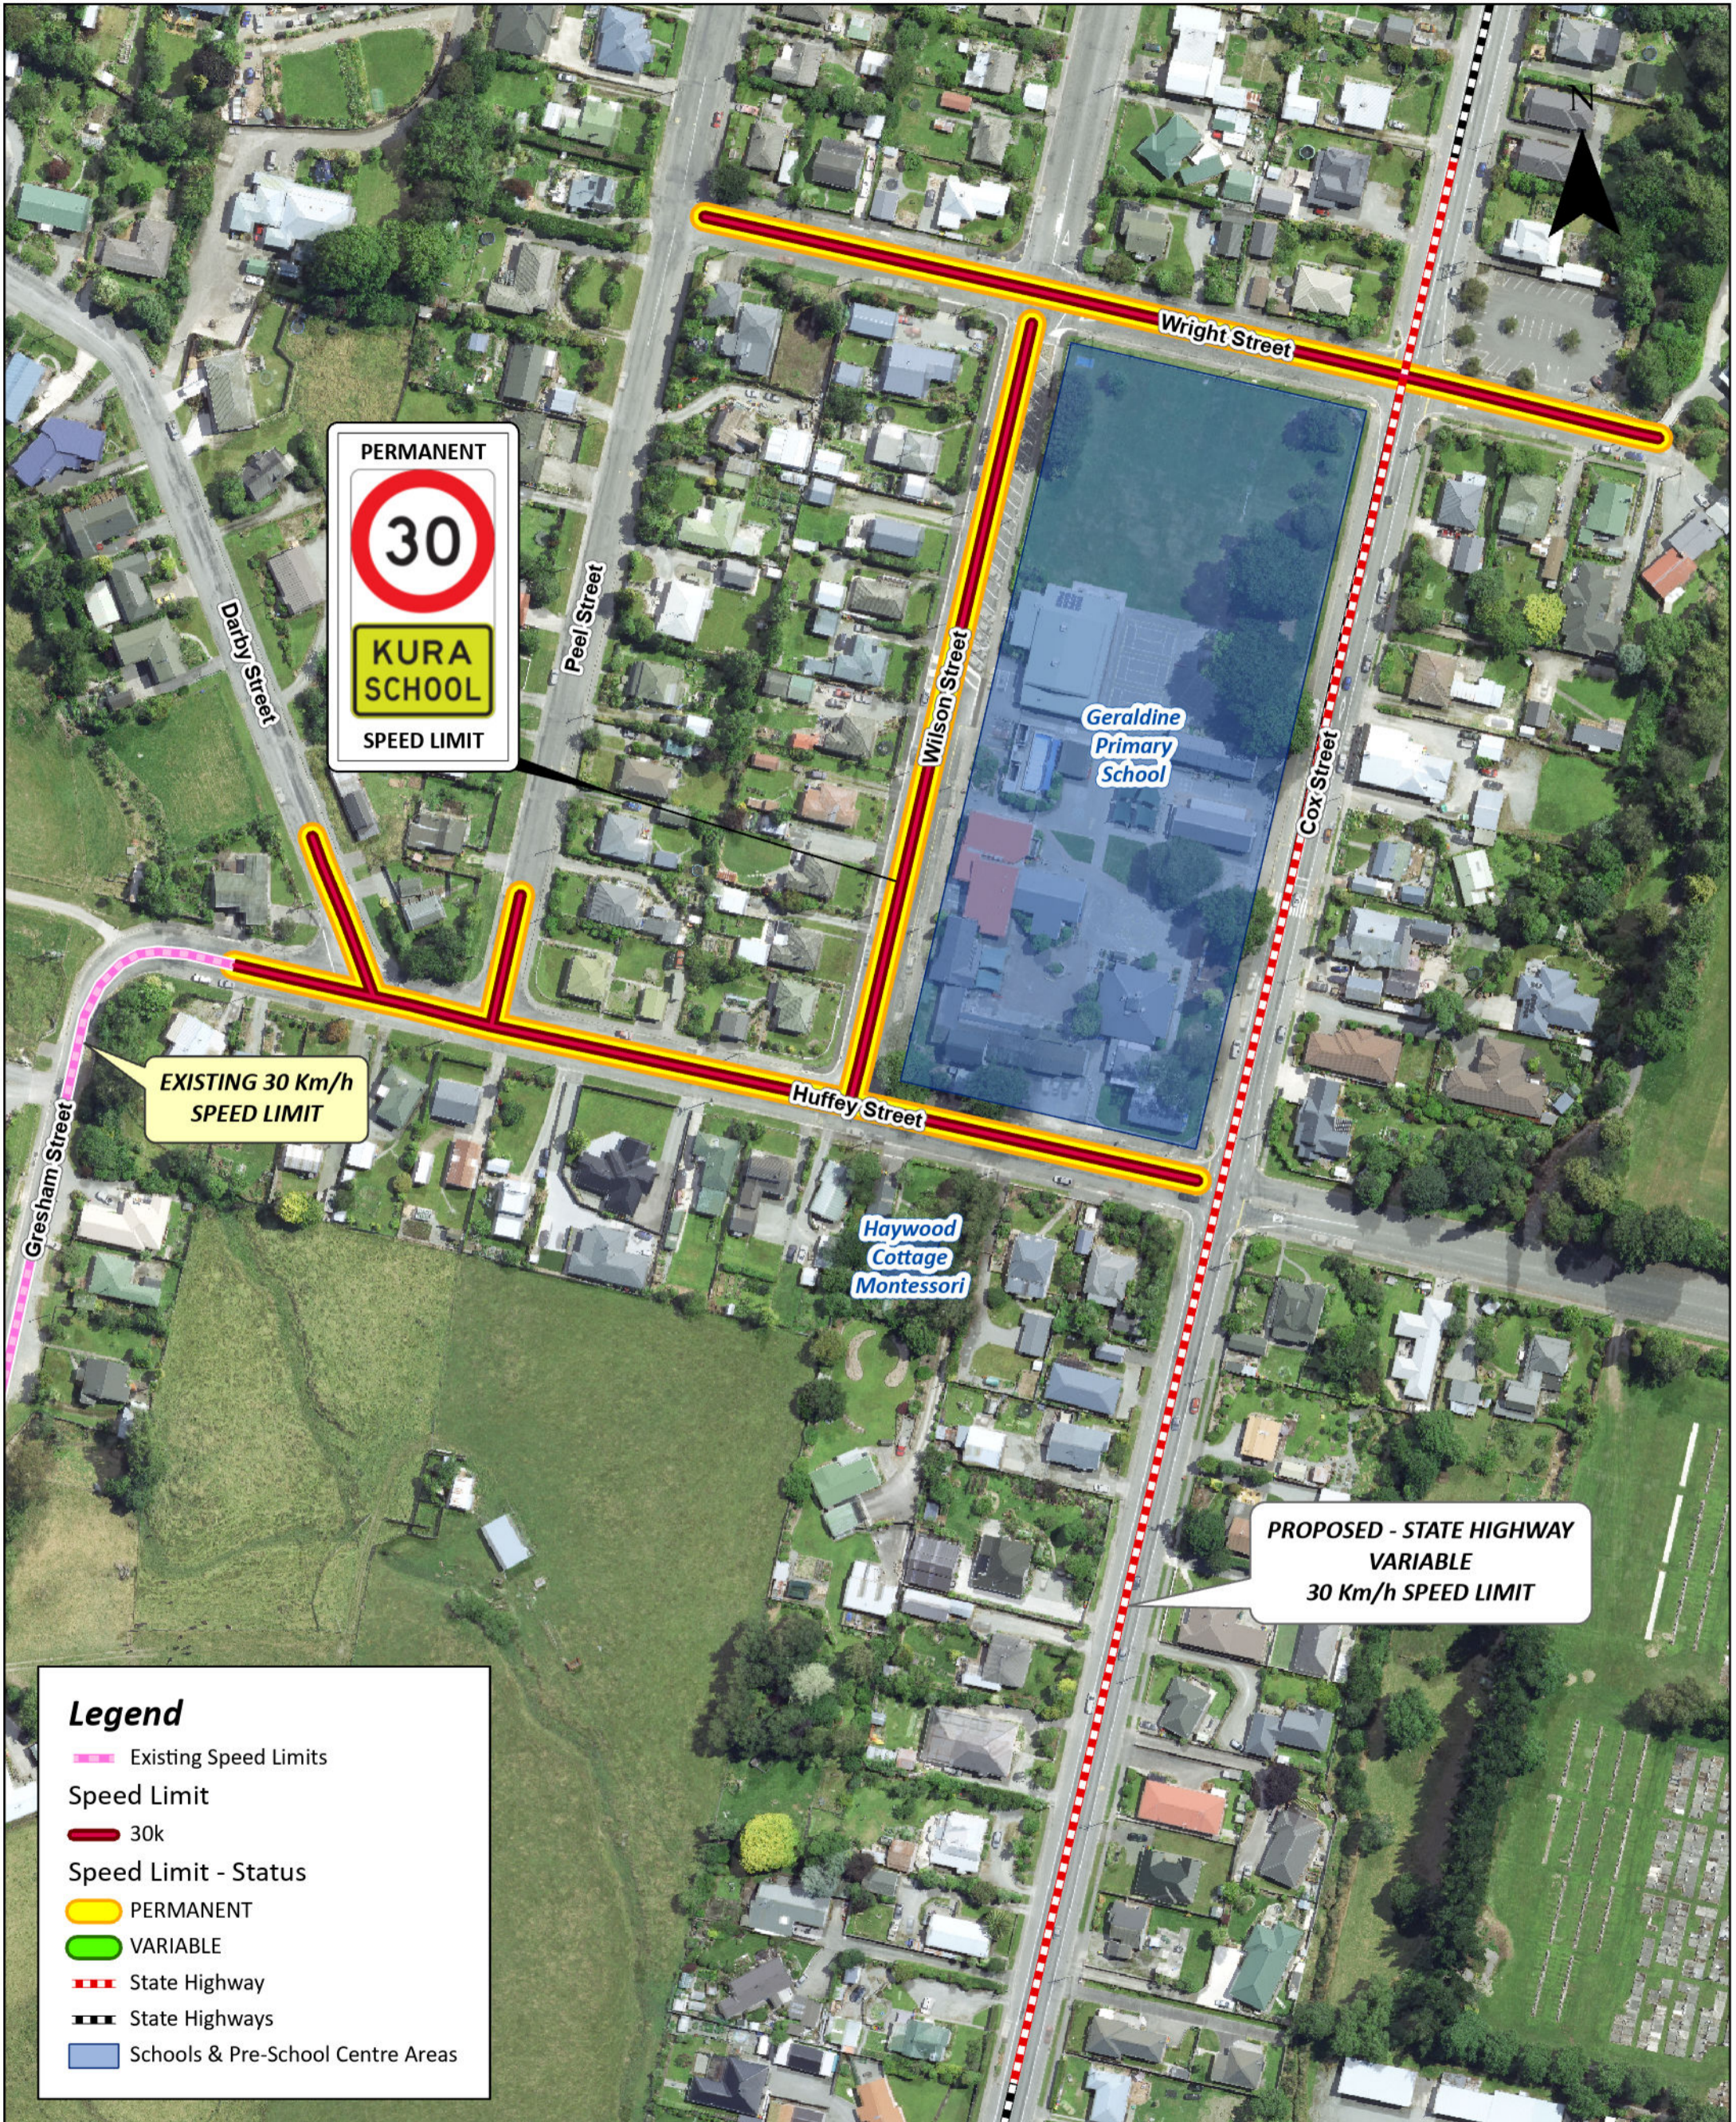

Speed Limits Around Schools within the Timaru District - 2024