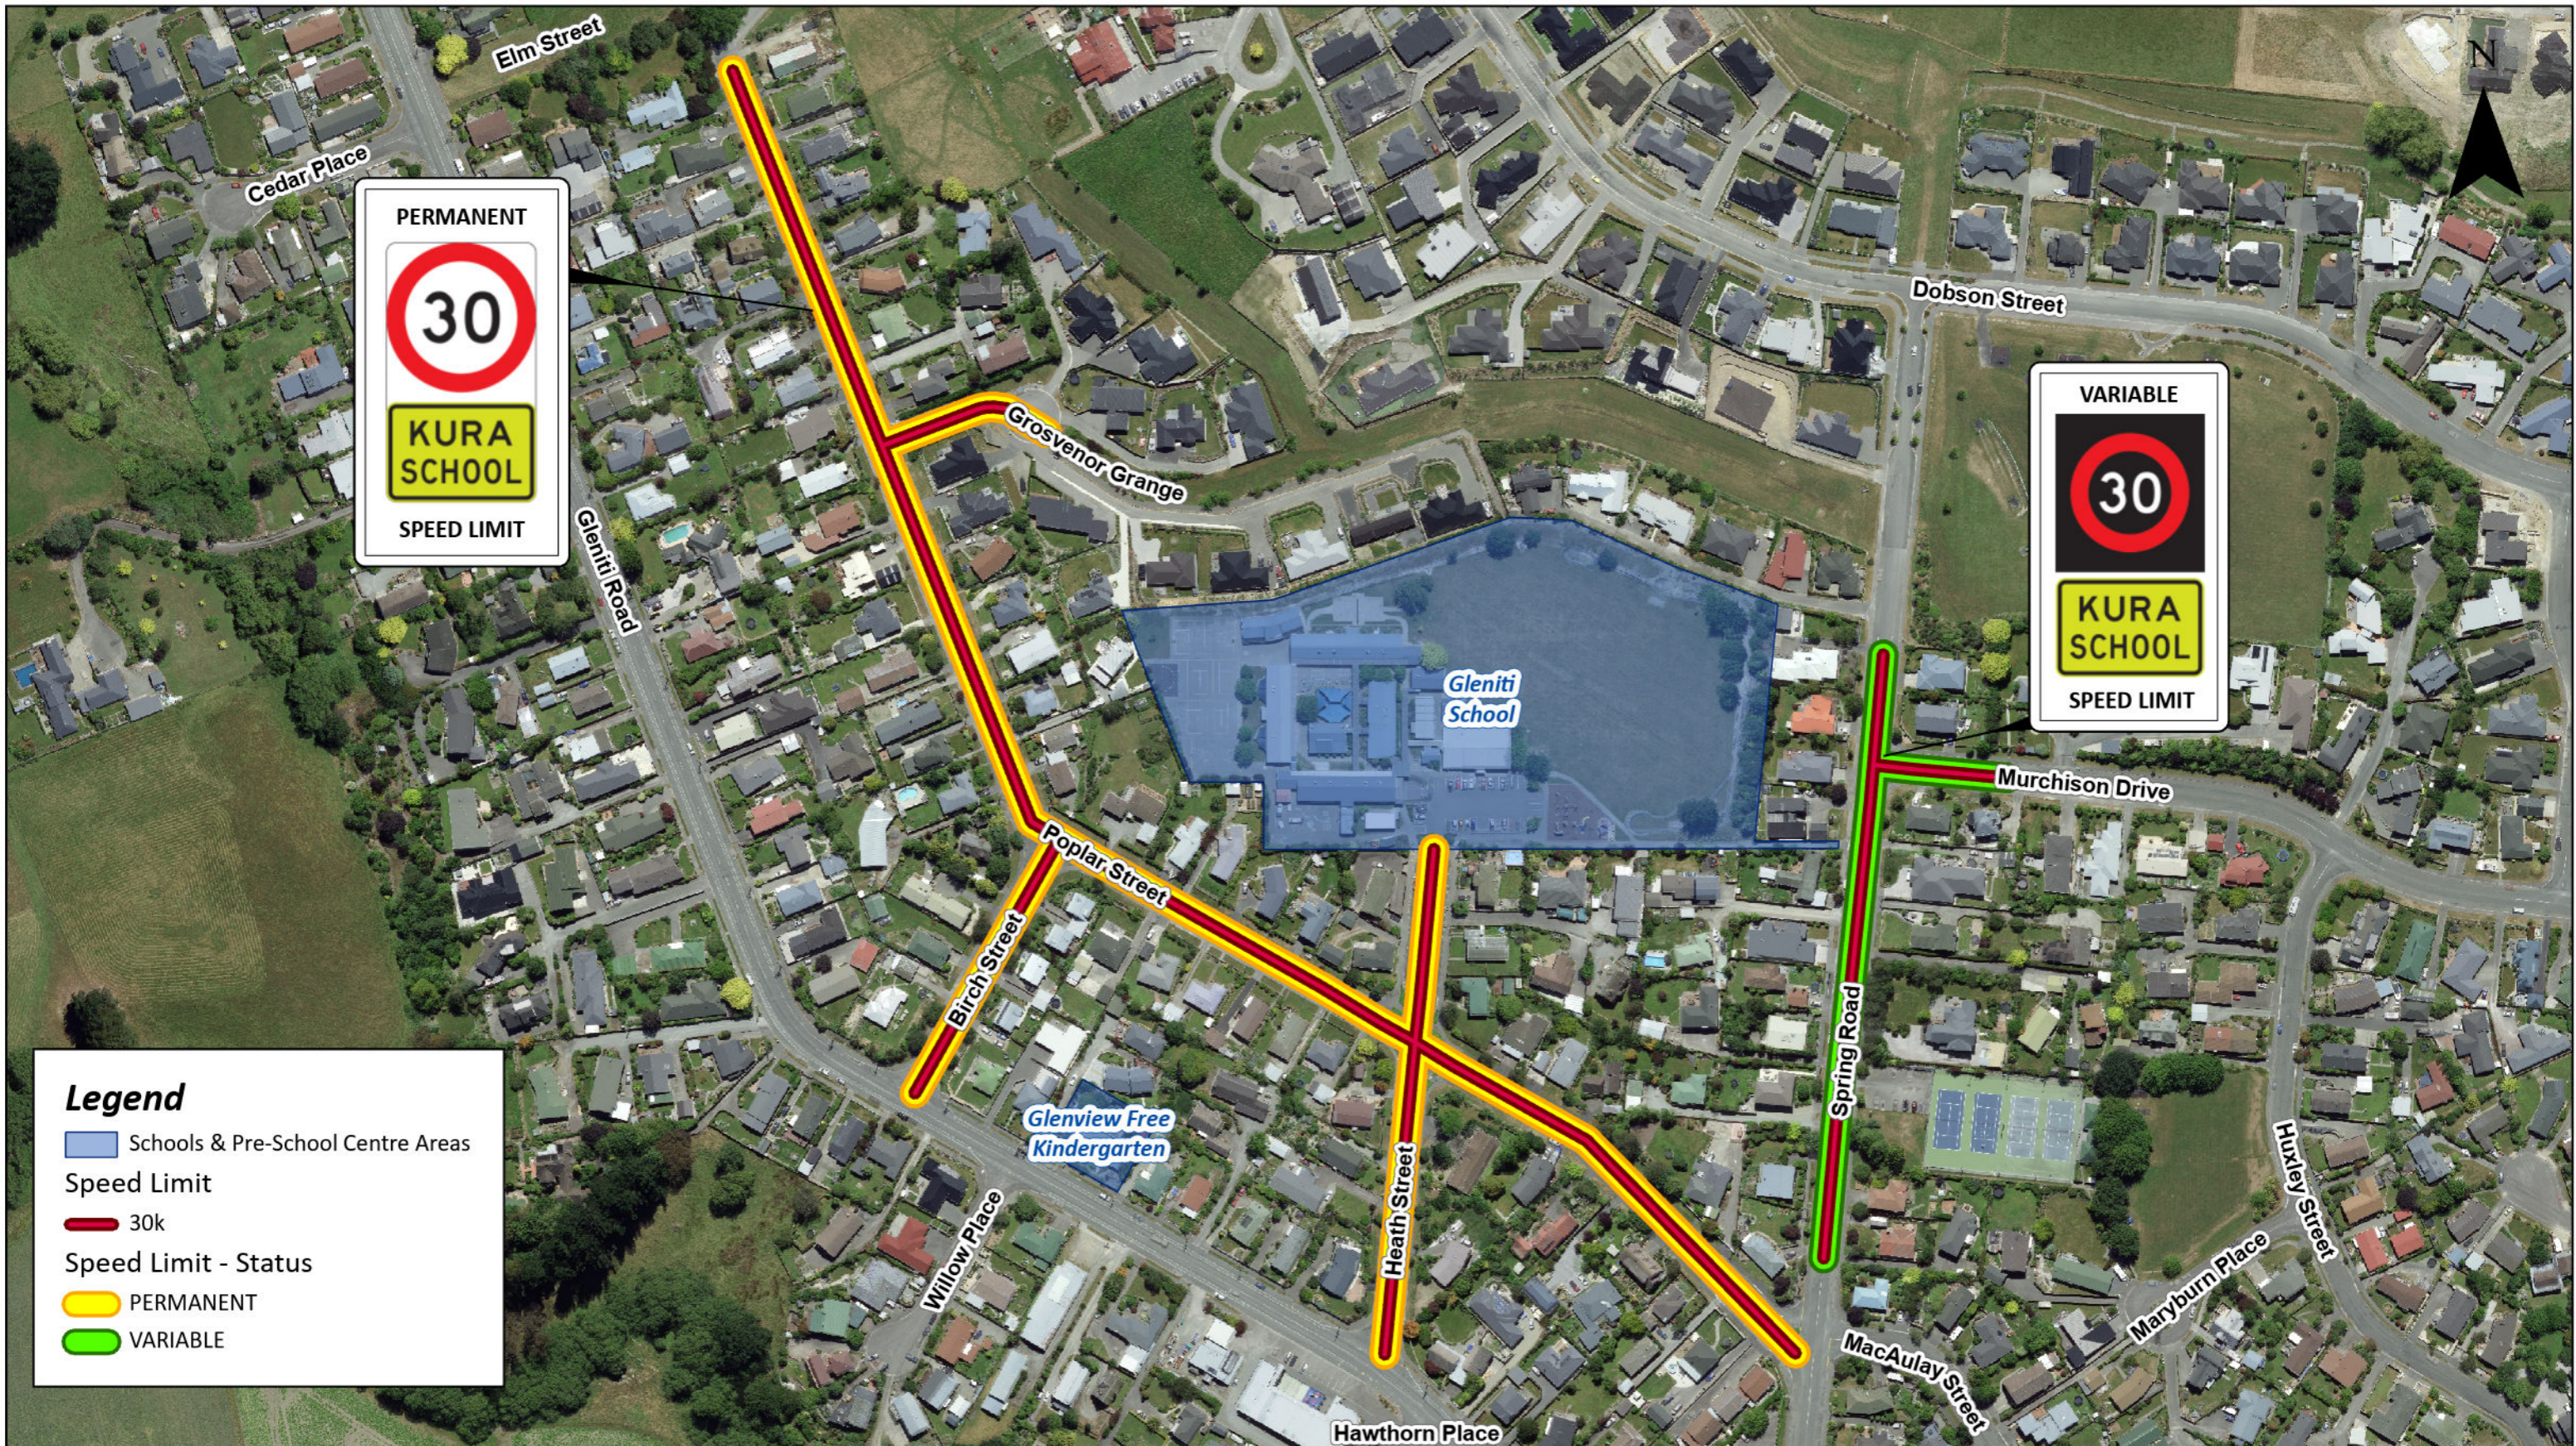

Speed Limits Around Schools within the Timaru District - 2024