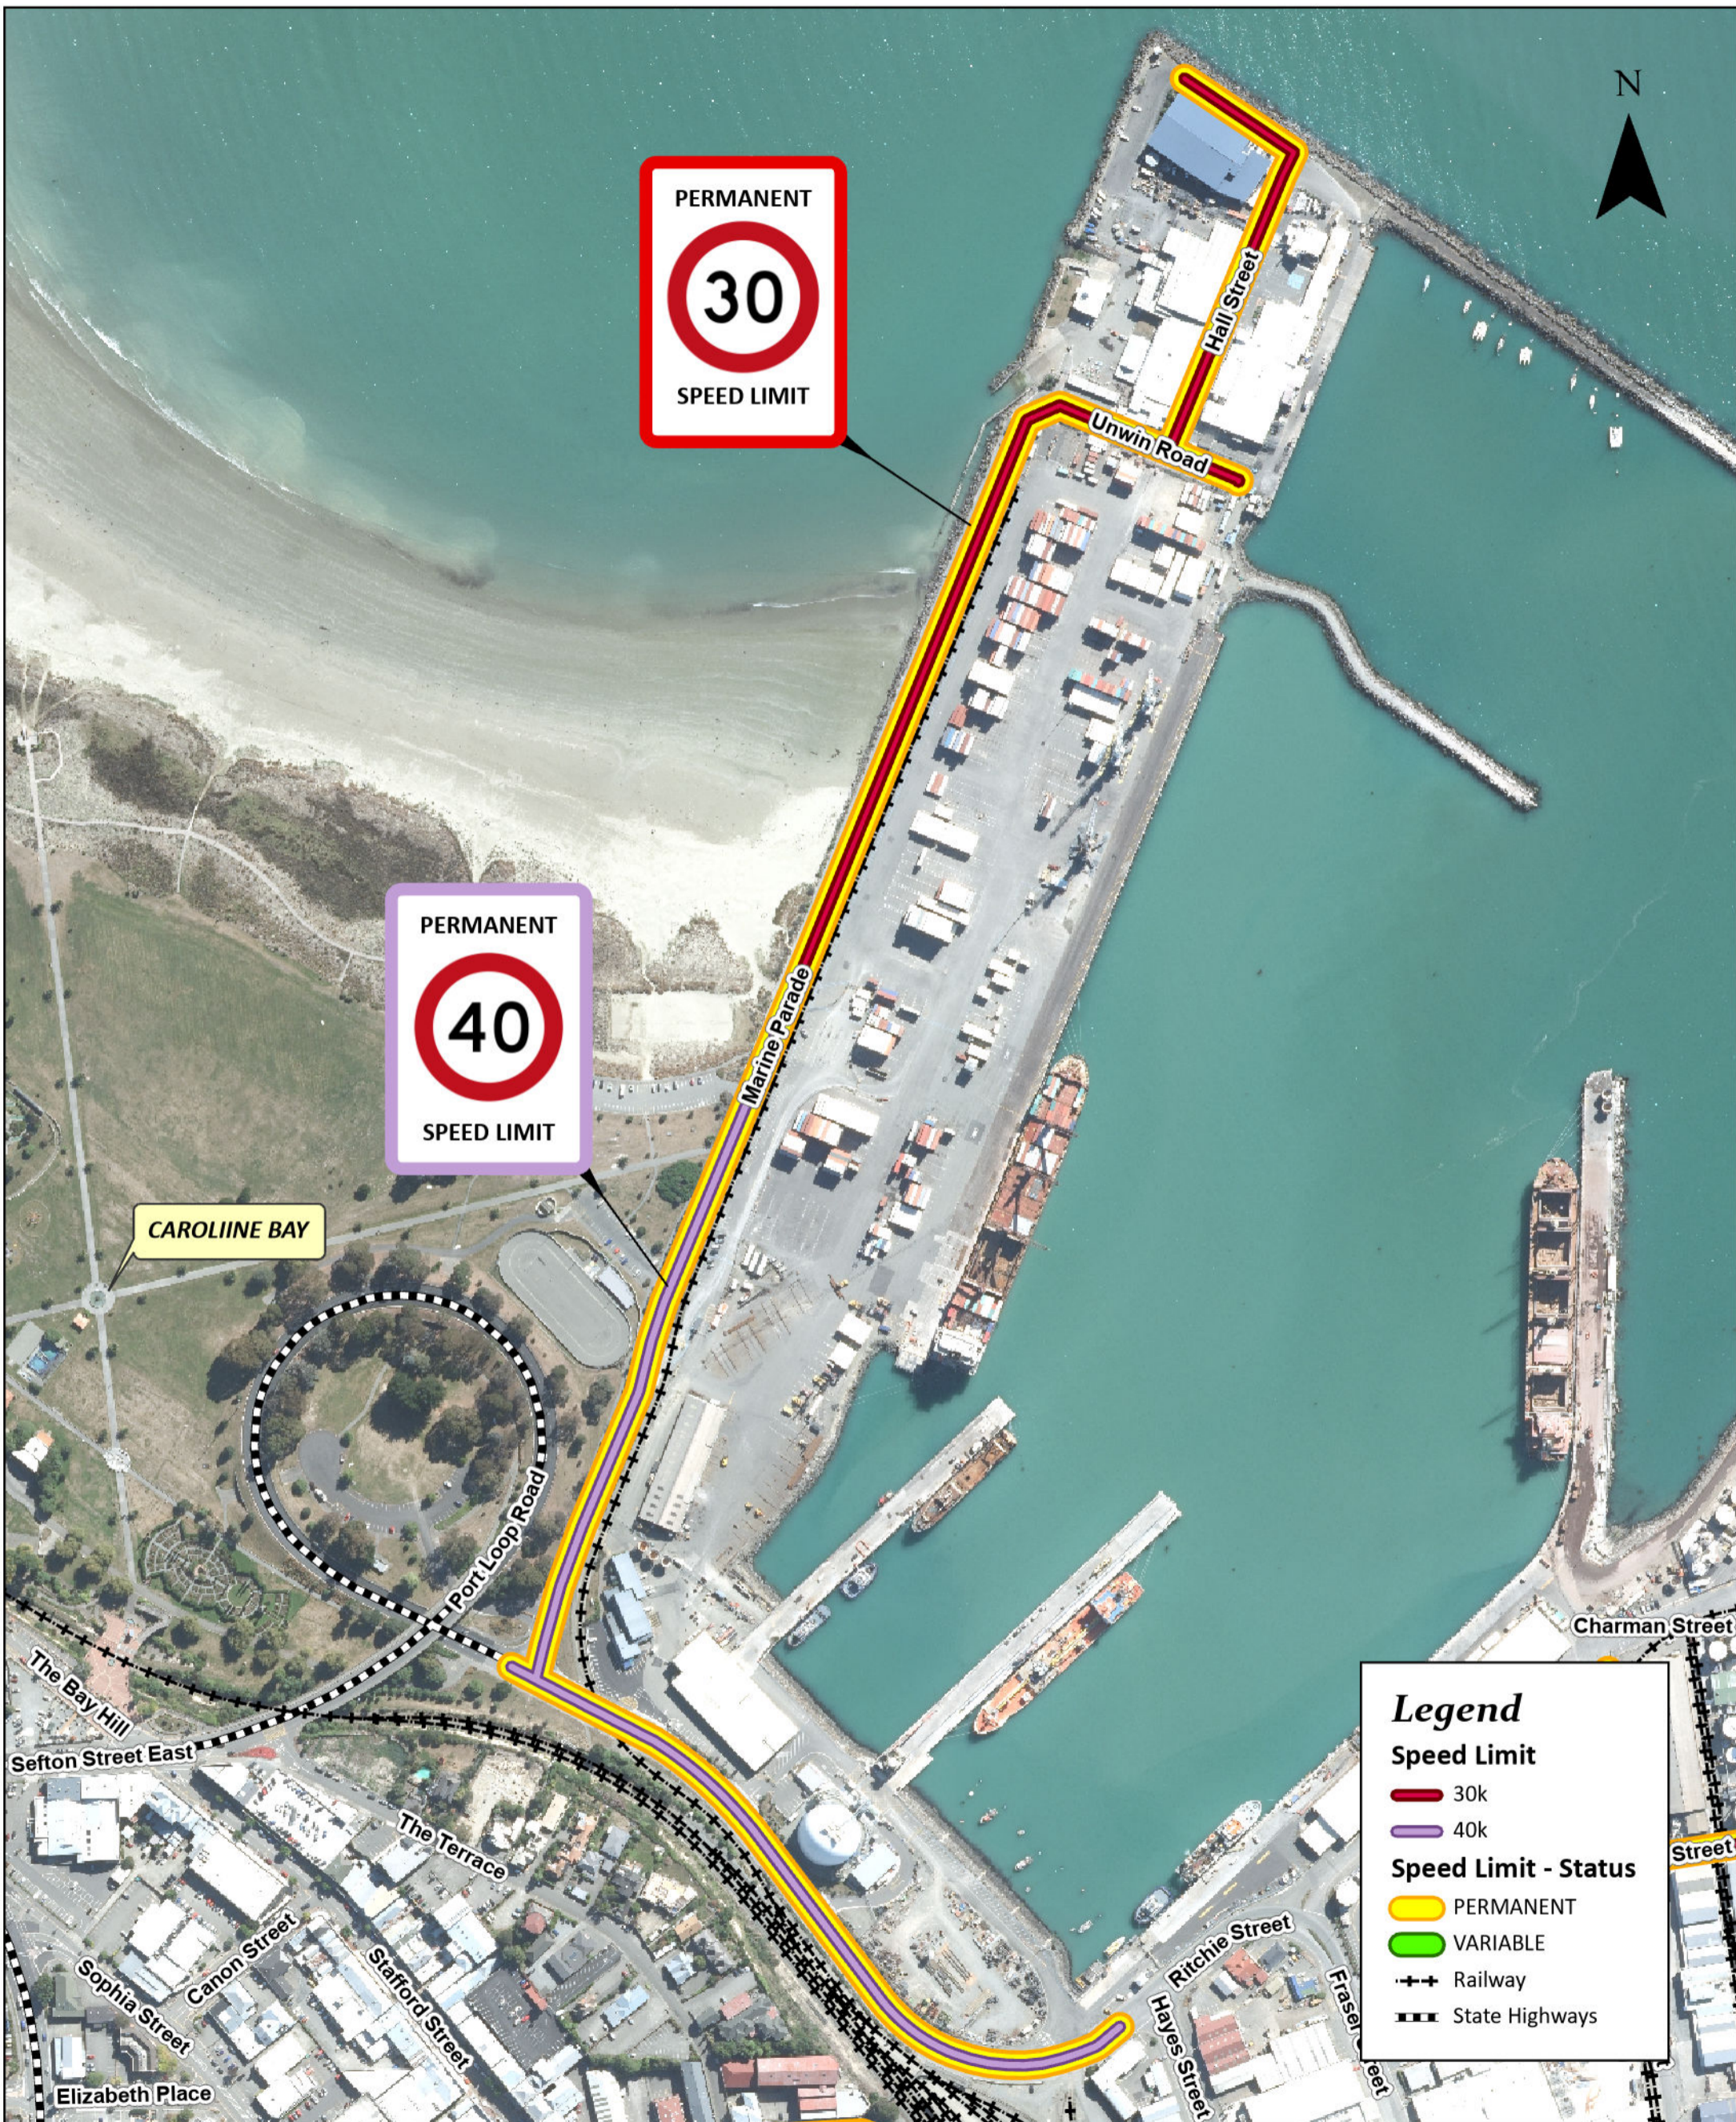

- 50k
- 80k

Speed Limit - Status

- PERMANENT
- VARIABLE

---+--- Railway

---+--- State Highways

Speed Limit & Extension within the Timaru District - 2024

Legend

Speed Limit