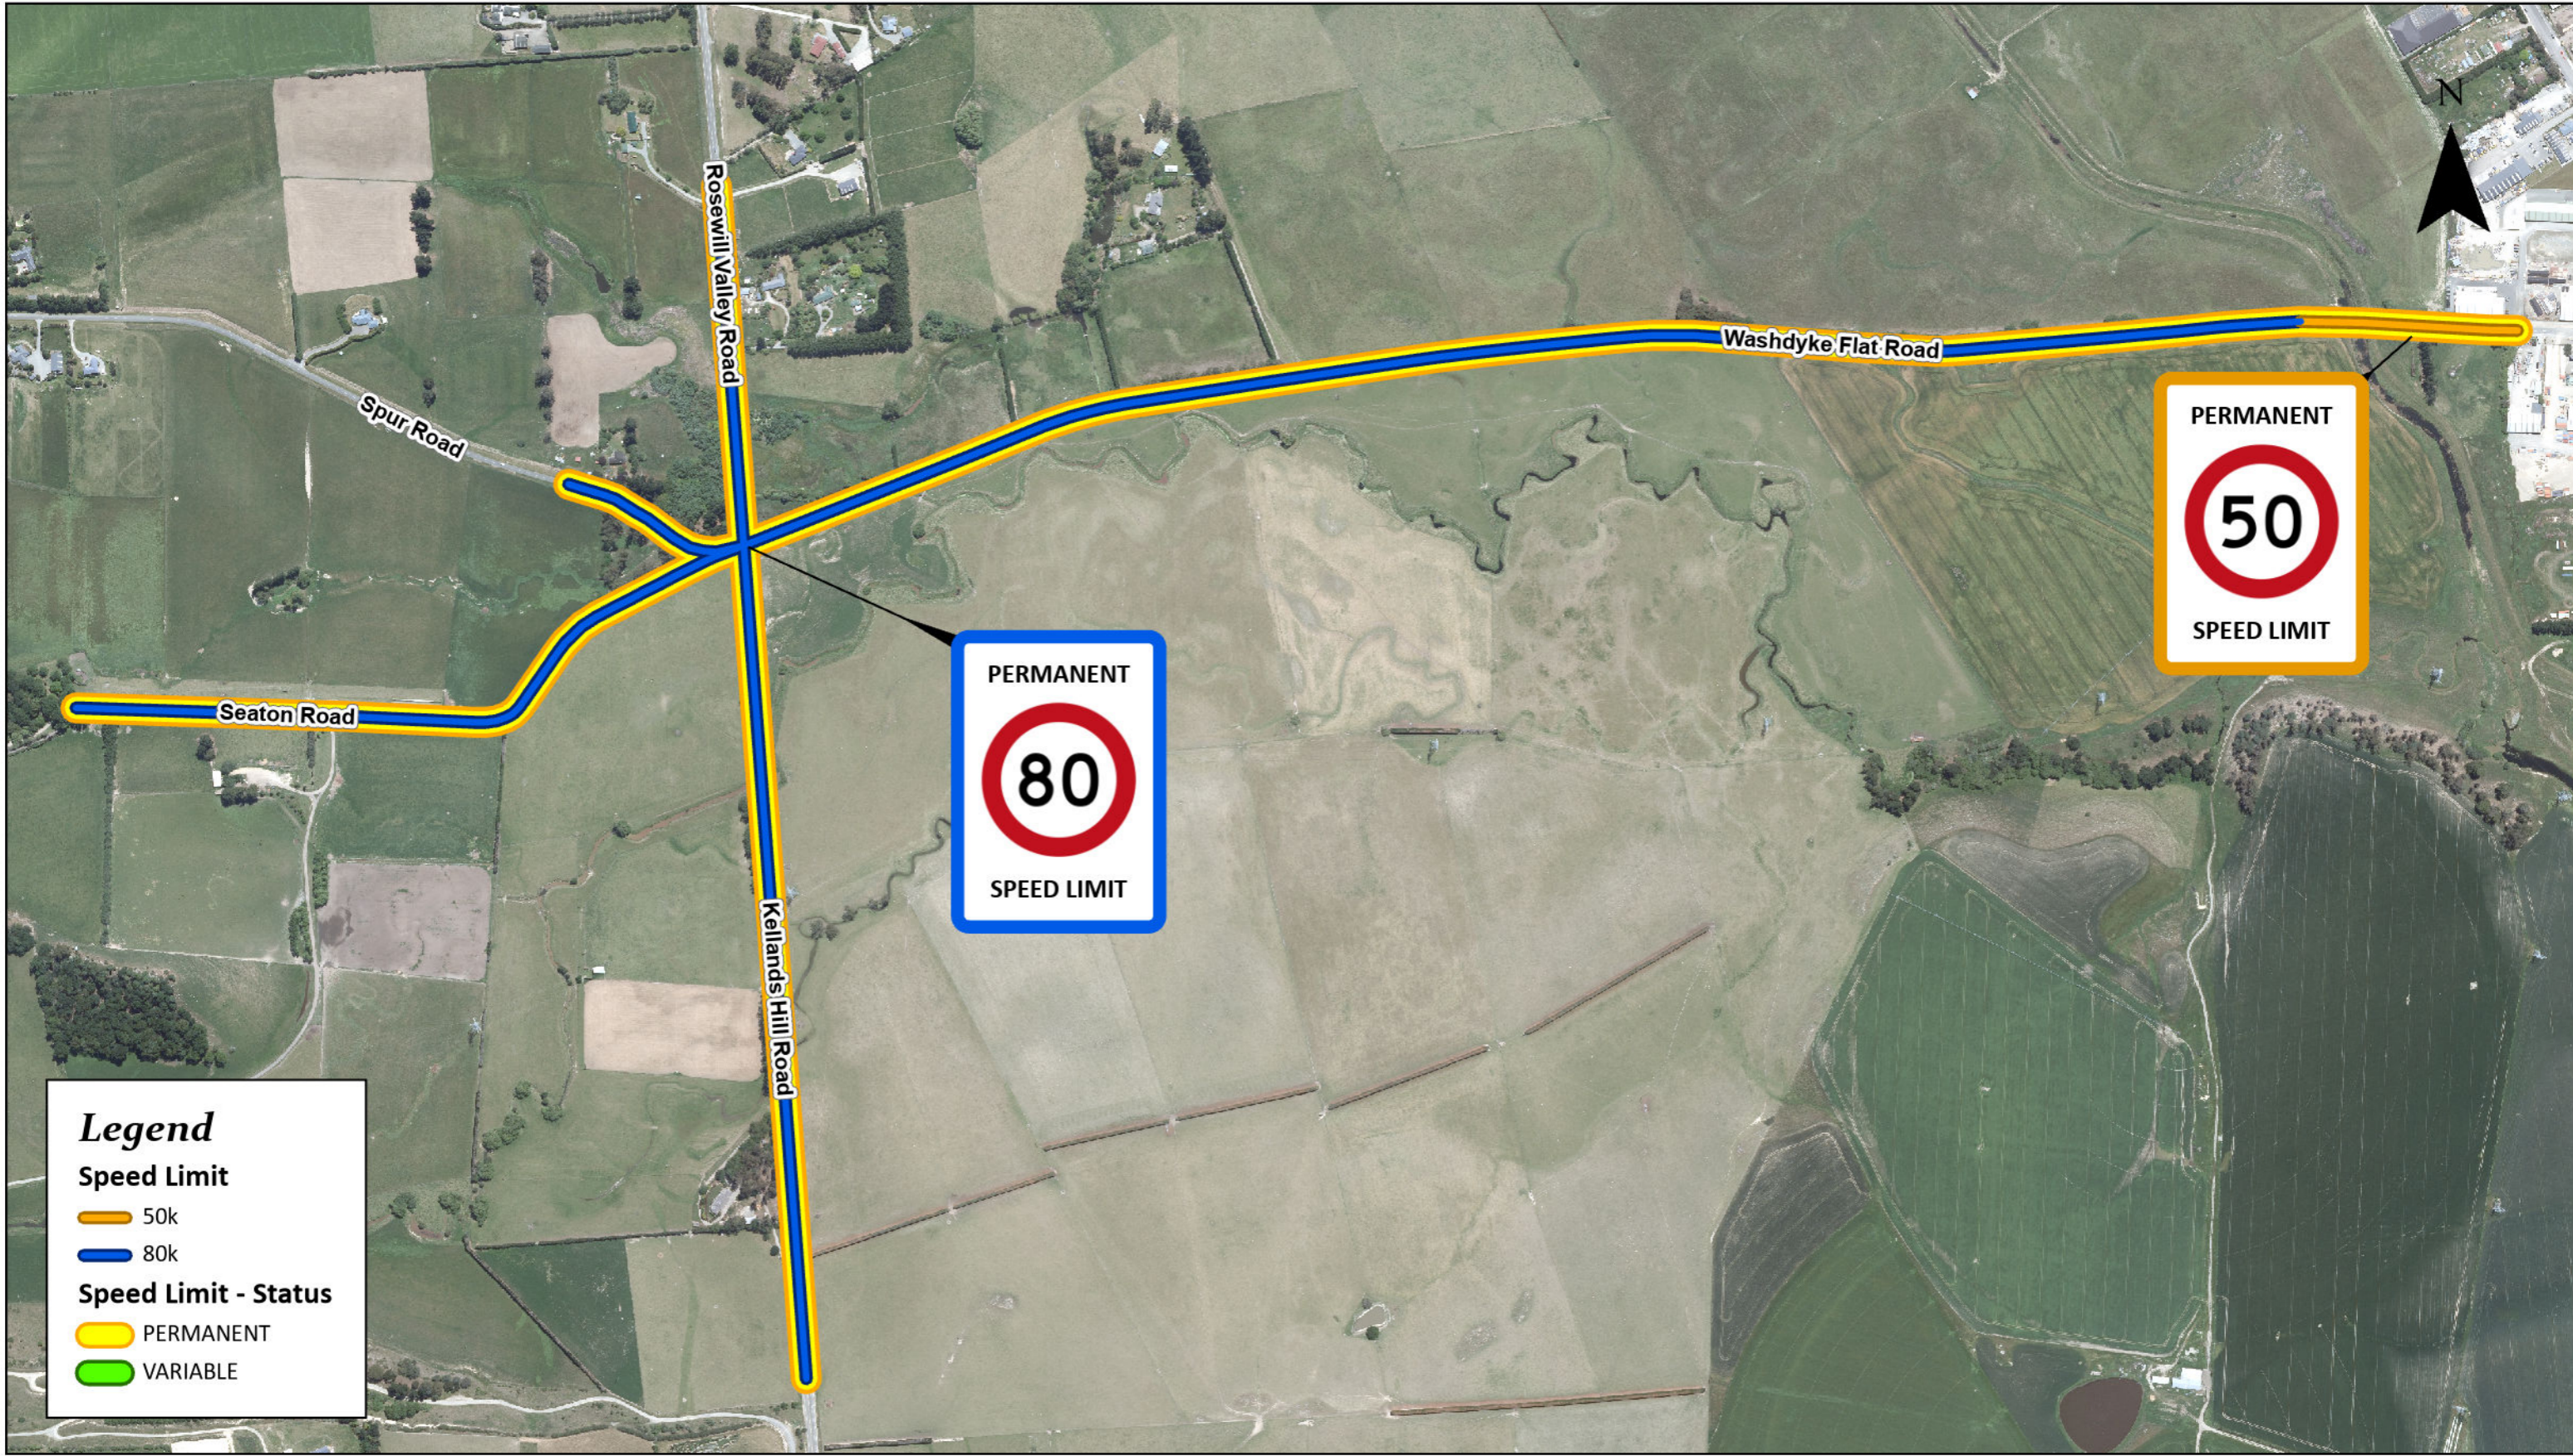

Legend

Speed Limit

- 80k

Speed Limit - Status

- PERMANENT
- VARIABLE

Speed Limit within the Timaru District - 2024

Speed Limits within the Timaru District - 2024