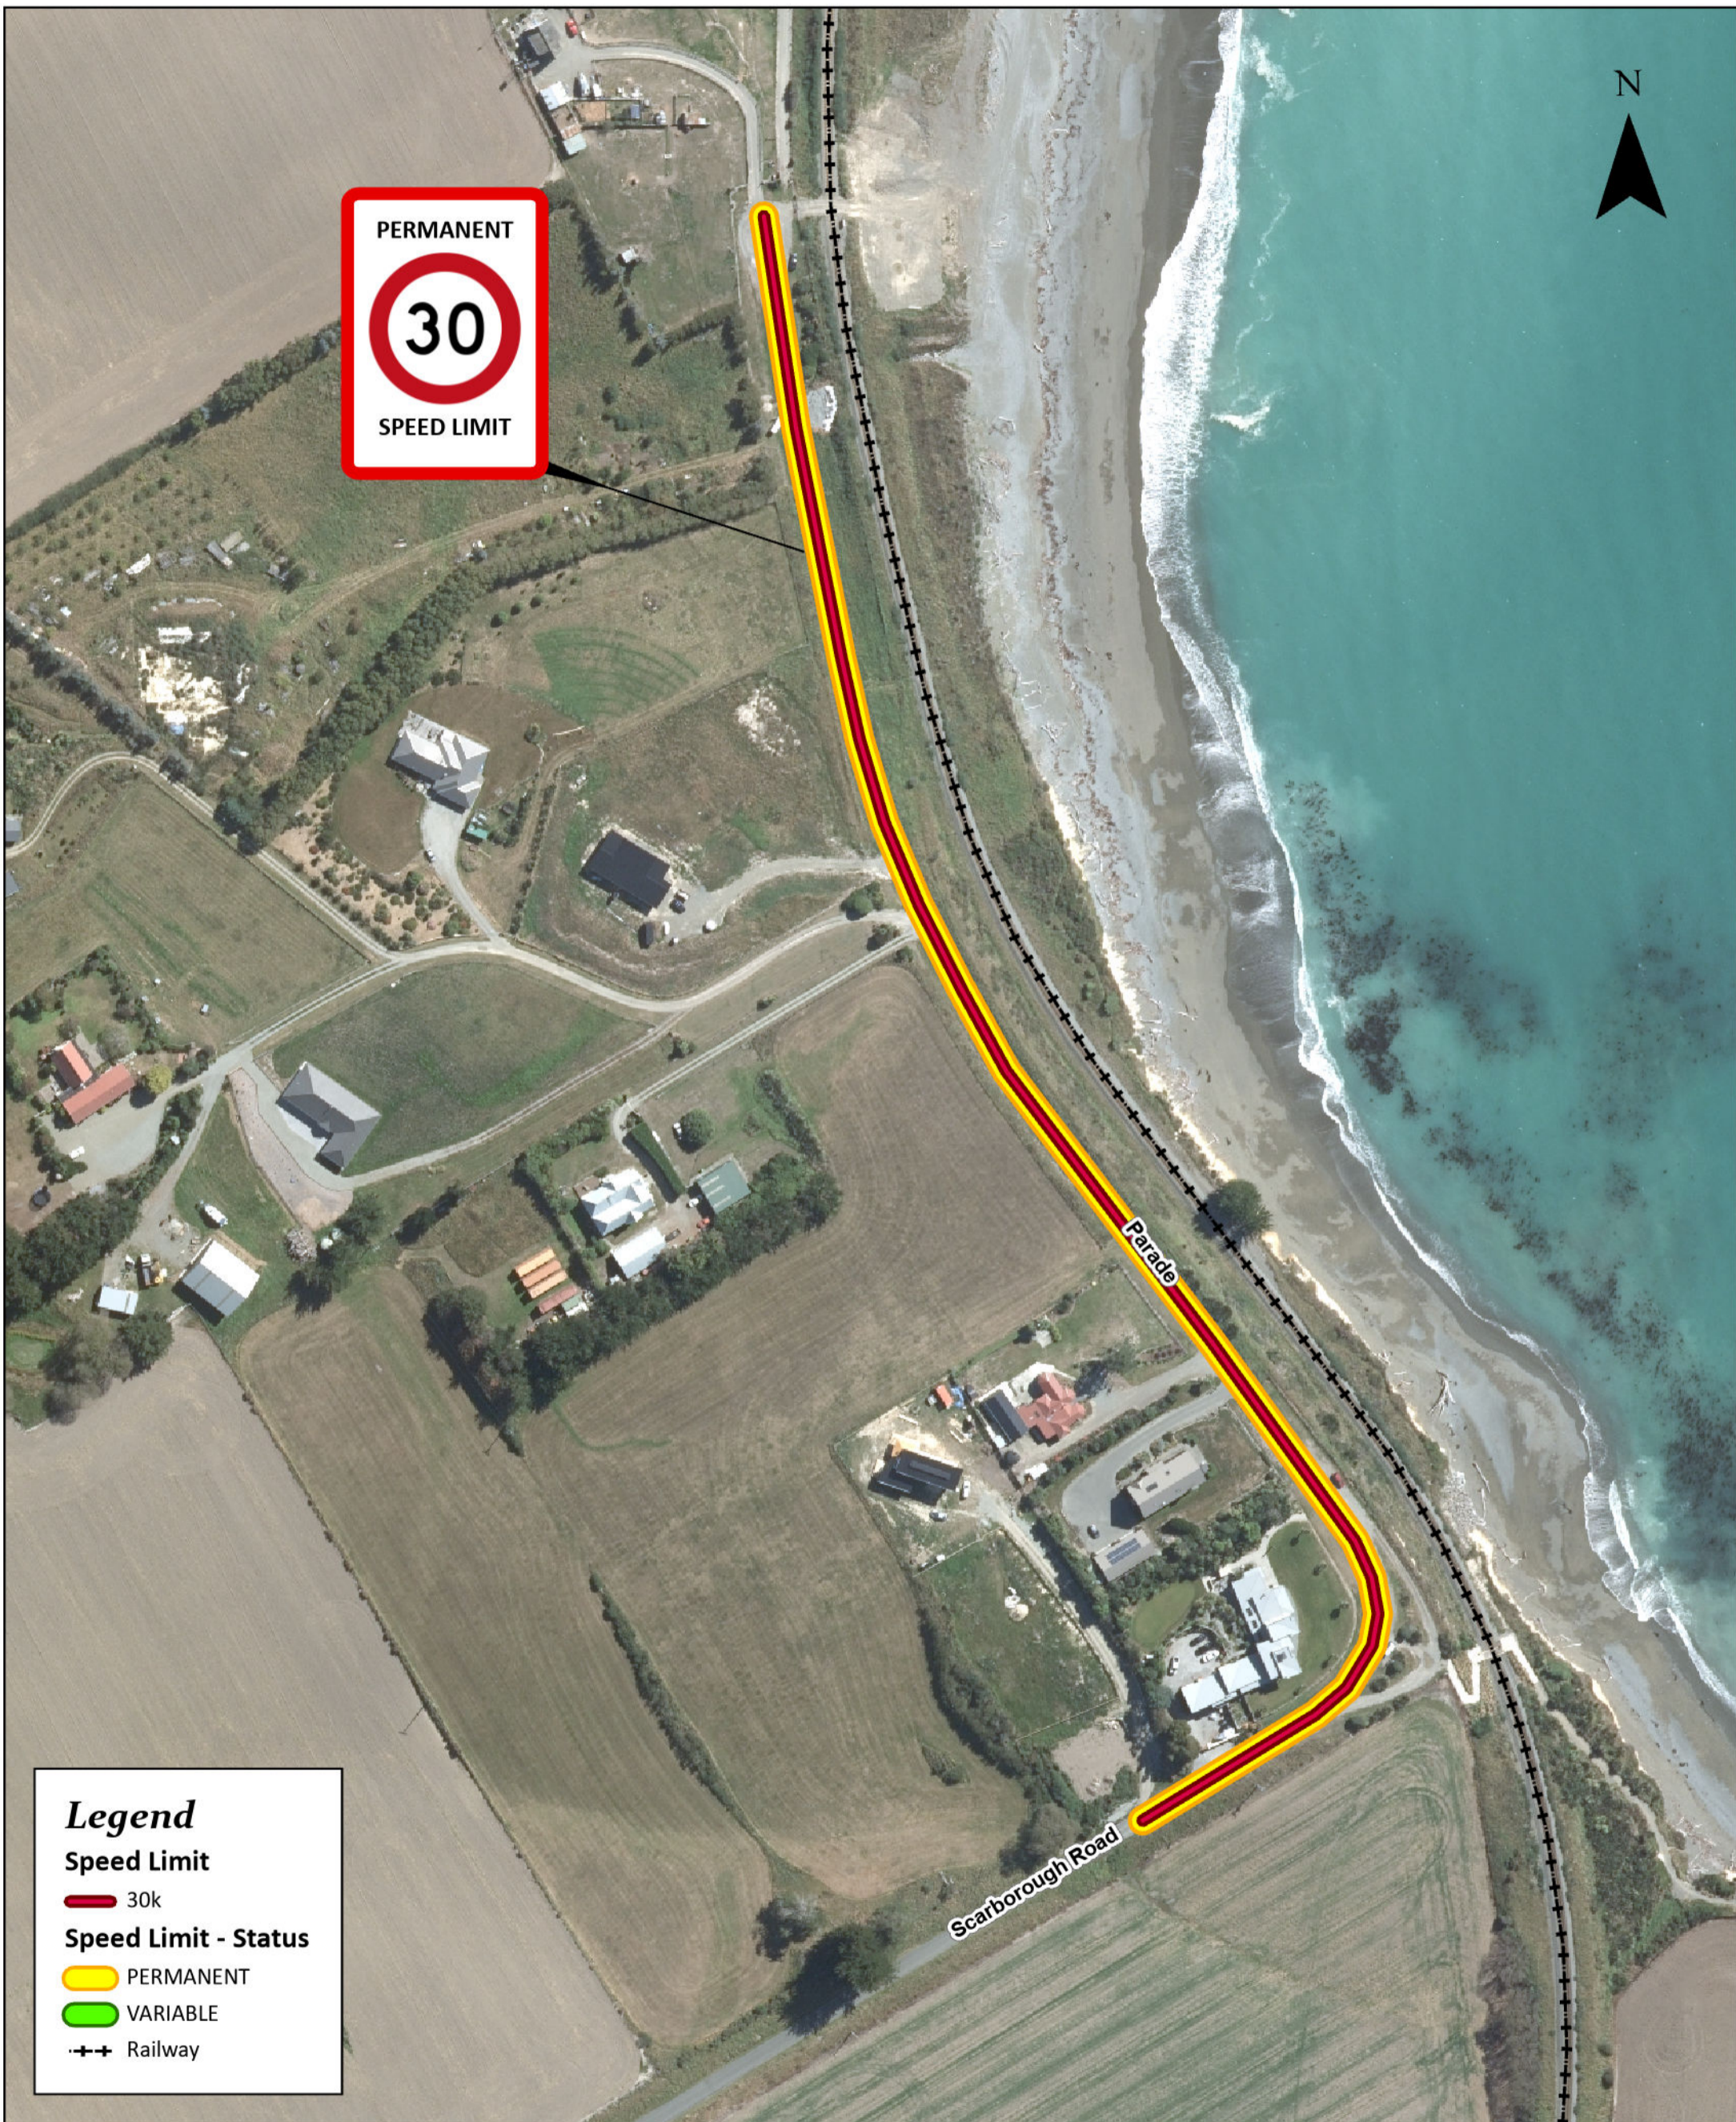

Legend

Speed Limit

- 60k
- 80k

Speed Limit - Status

- PERMANENT
- VARIABLE

---+--- Railway

--- State Highways

Legend