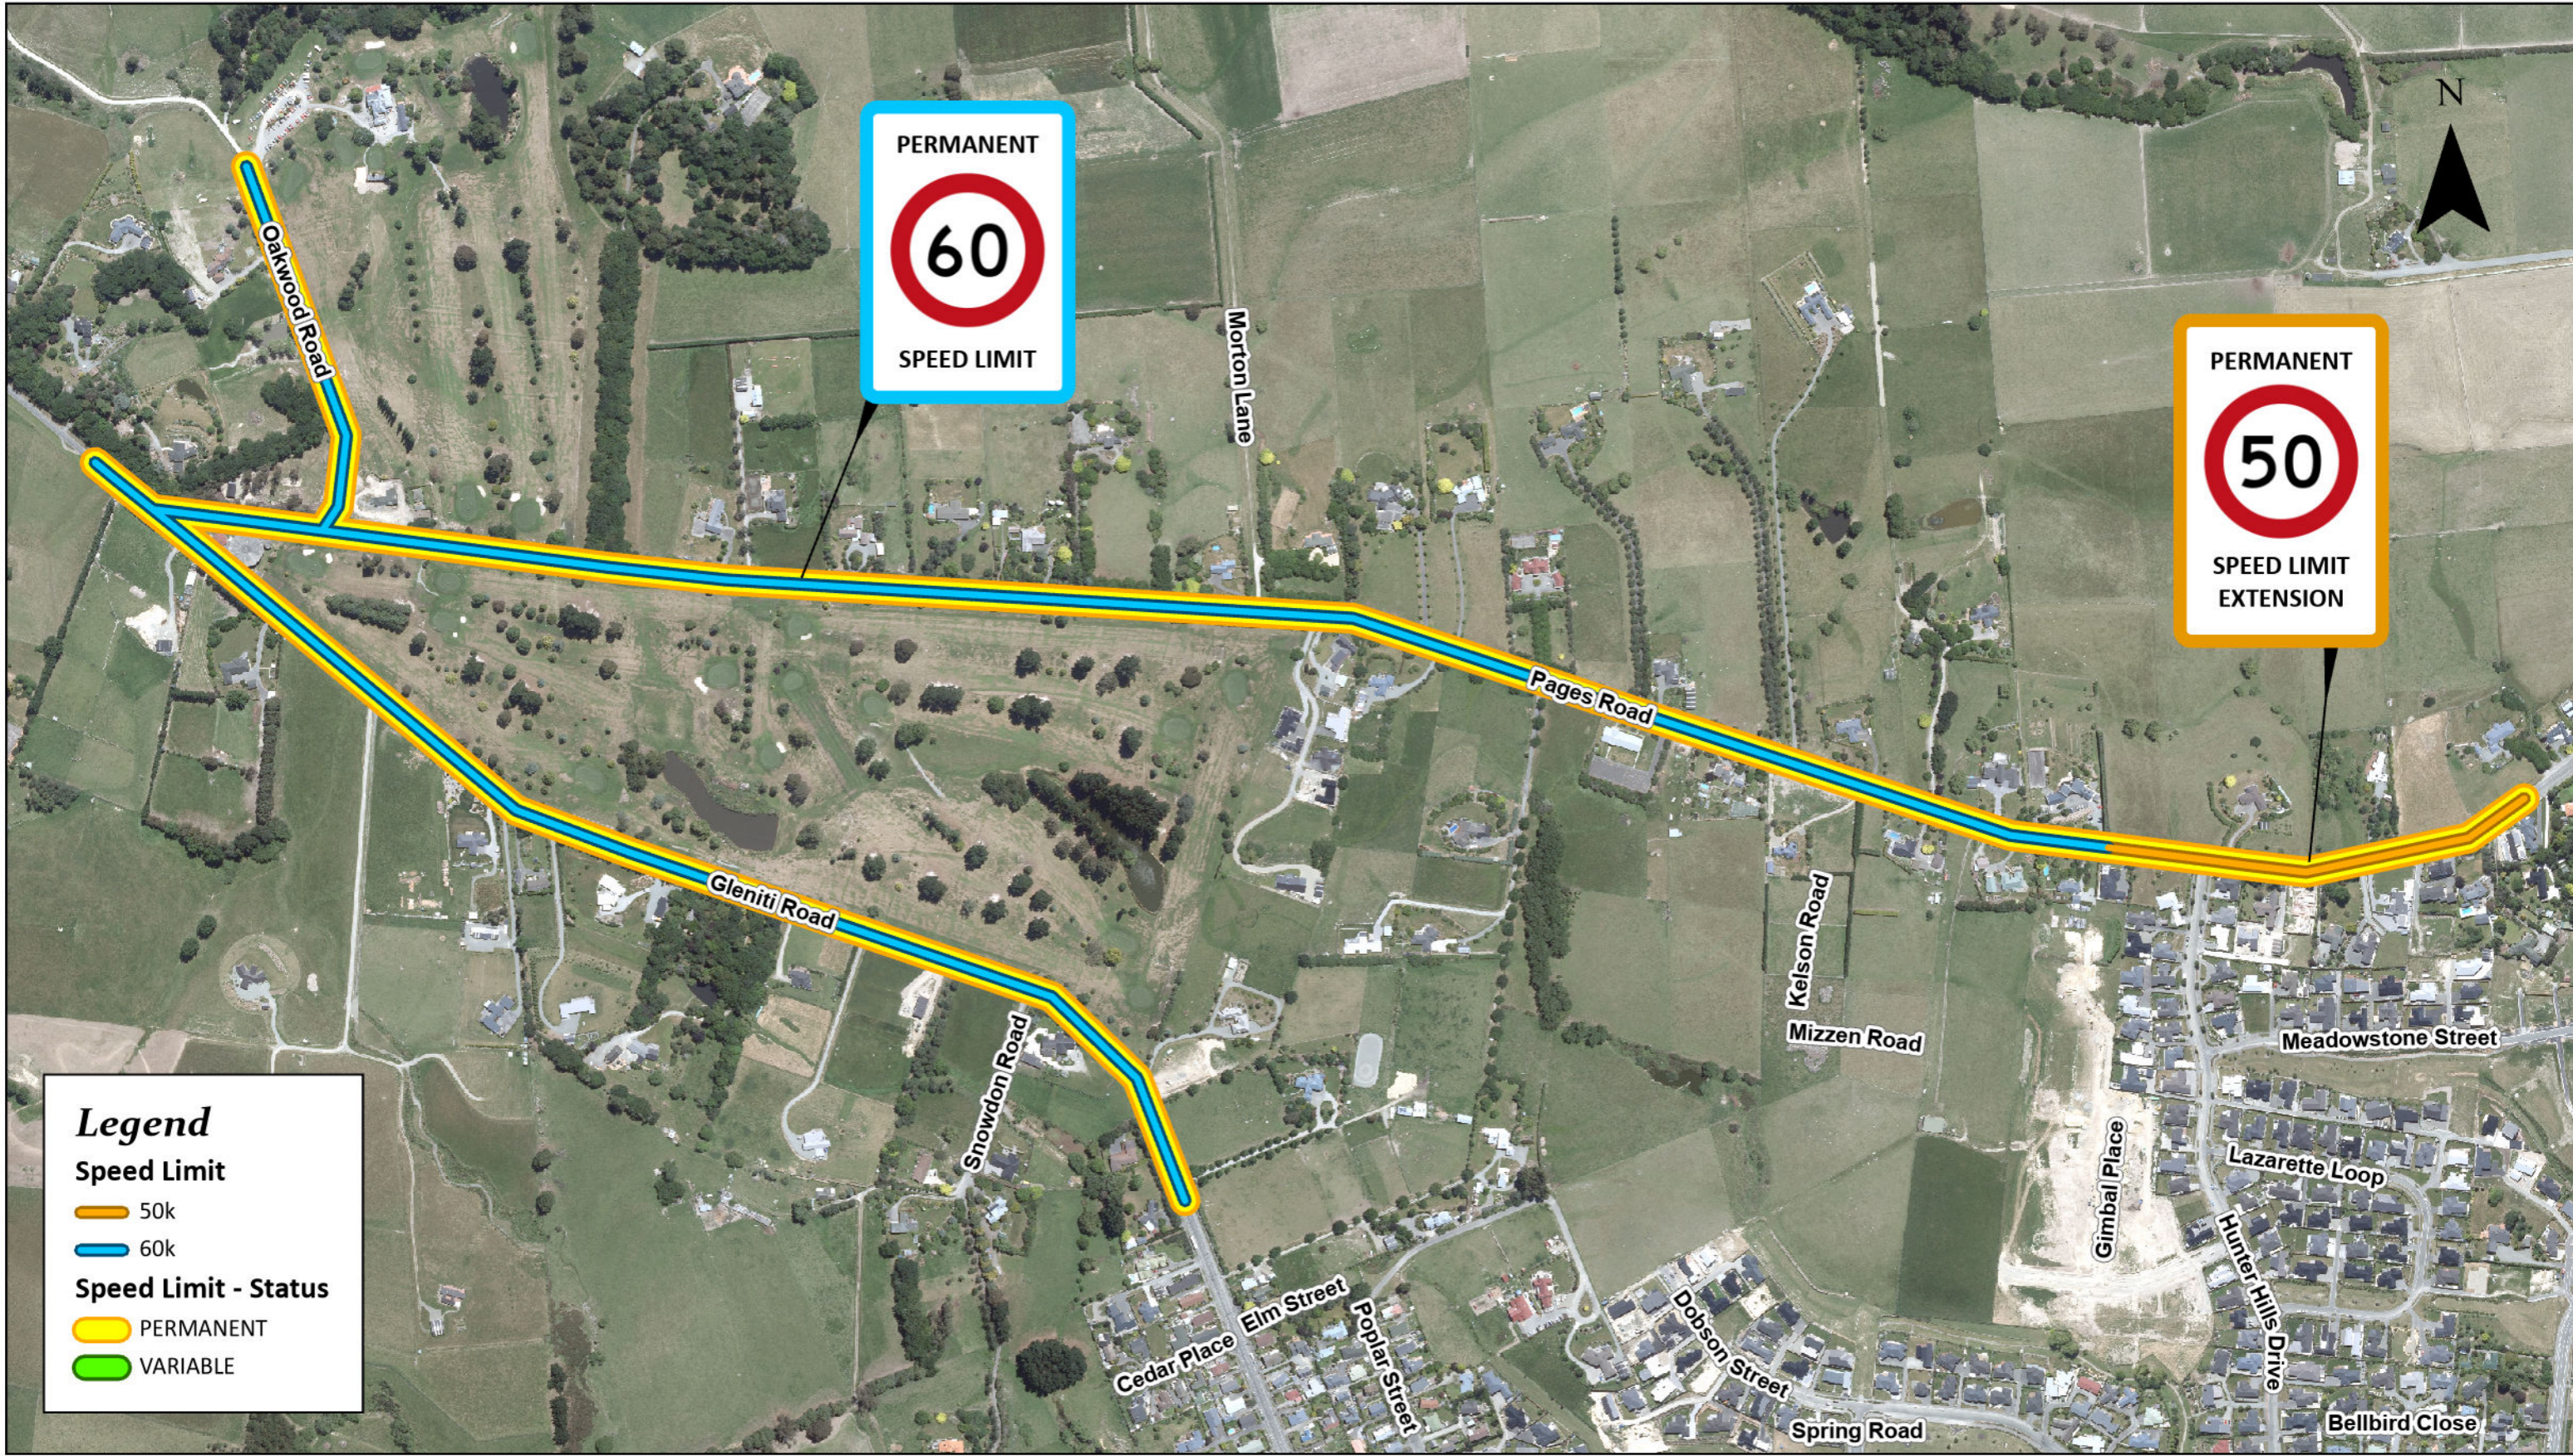

PERMANENT

80

SPEED LIMIT

PERMANENT

50

SPEED LIMIT

Legend

Speed Limit

- 50k
- 80k

Speed Limit - Status

- PERMANENT
- VARIABLE

---+--- Railway

---+--- State Highways

Speed Limit & Extension within the Timaru District - 2024

Legend

Speed Limit

Legend

Speed Limit

- 60k
- 80k

Speed Limit - Status

- PERMANENT
- VARIABLE

---+--- Railway

--- State Highways

Legend