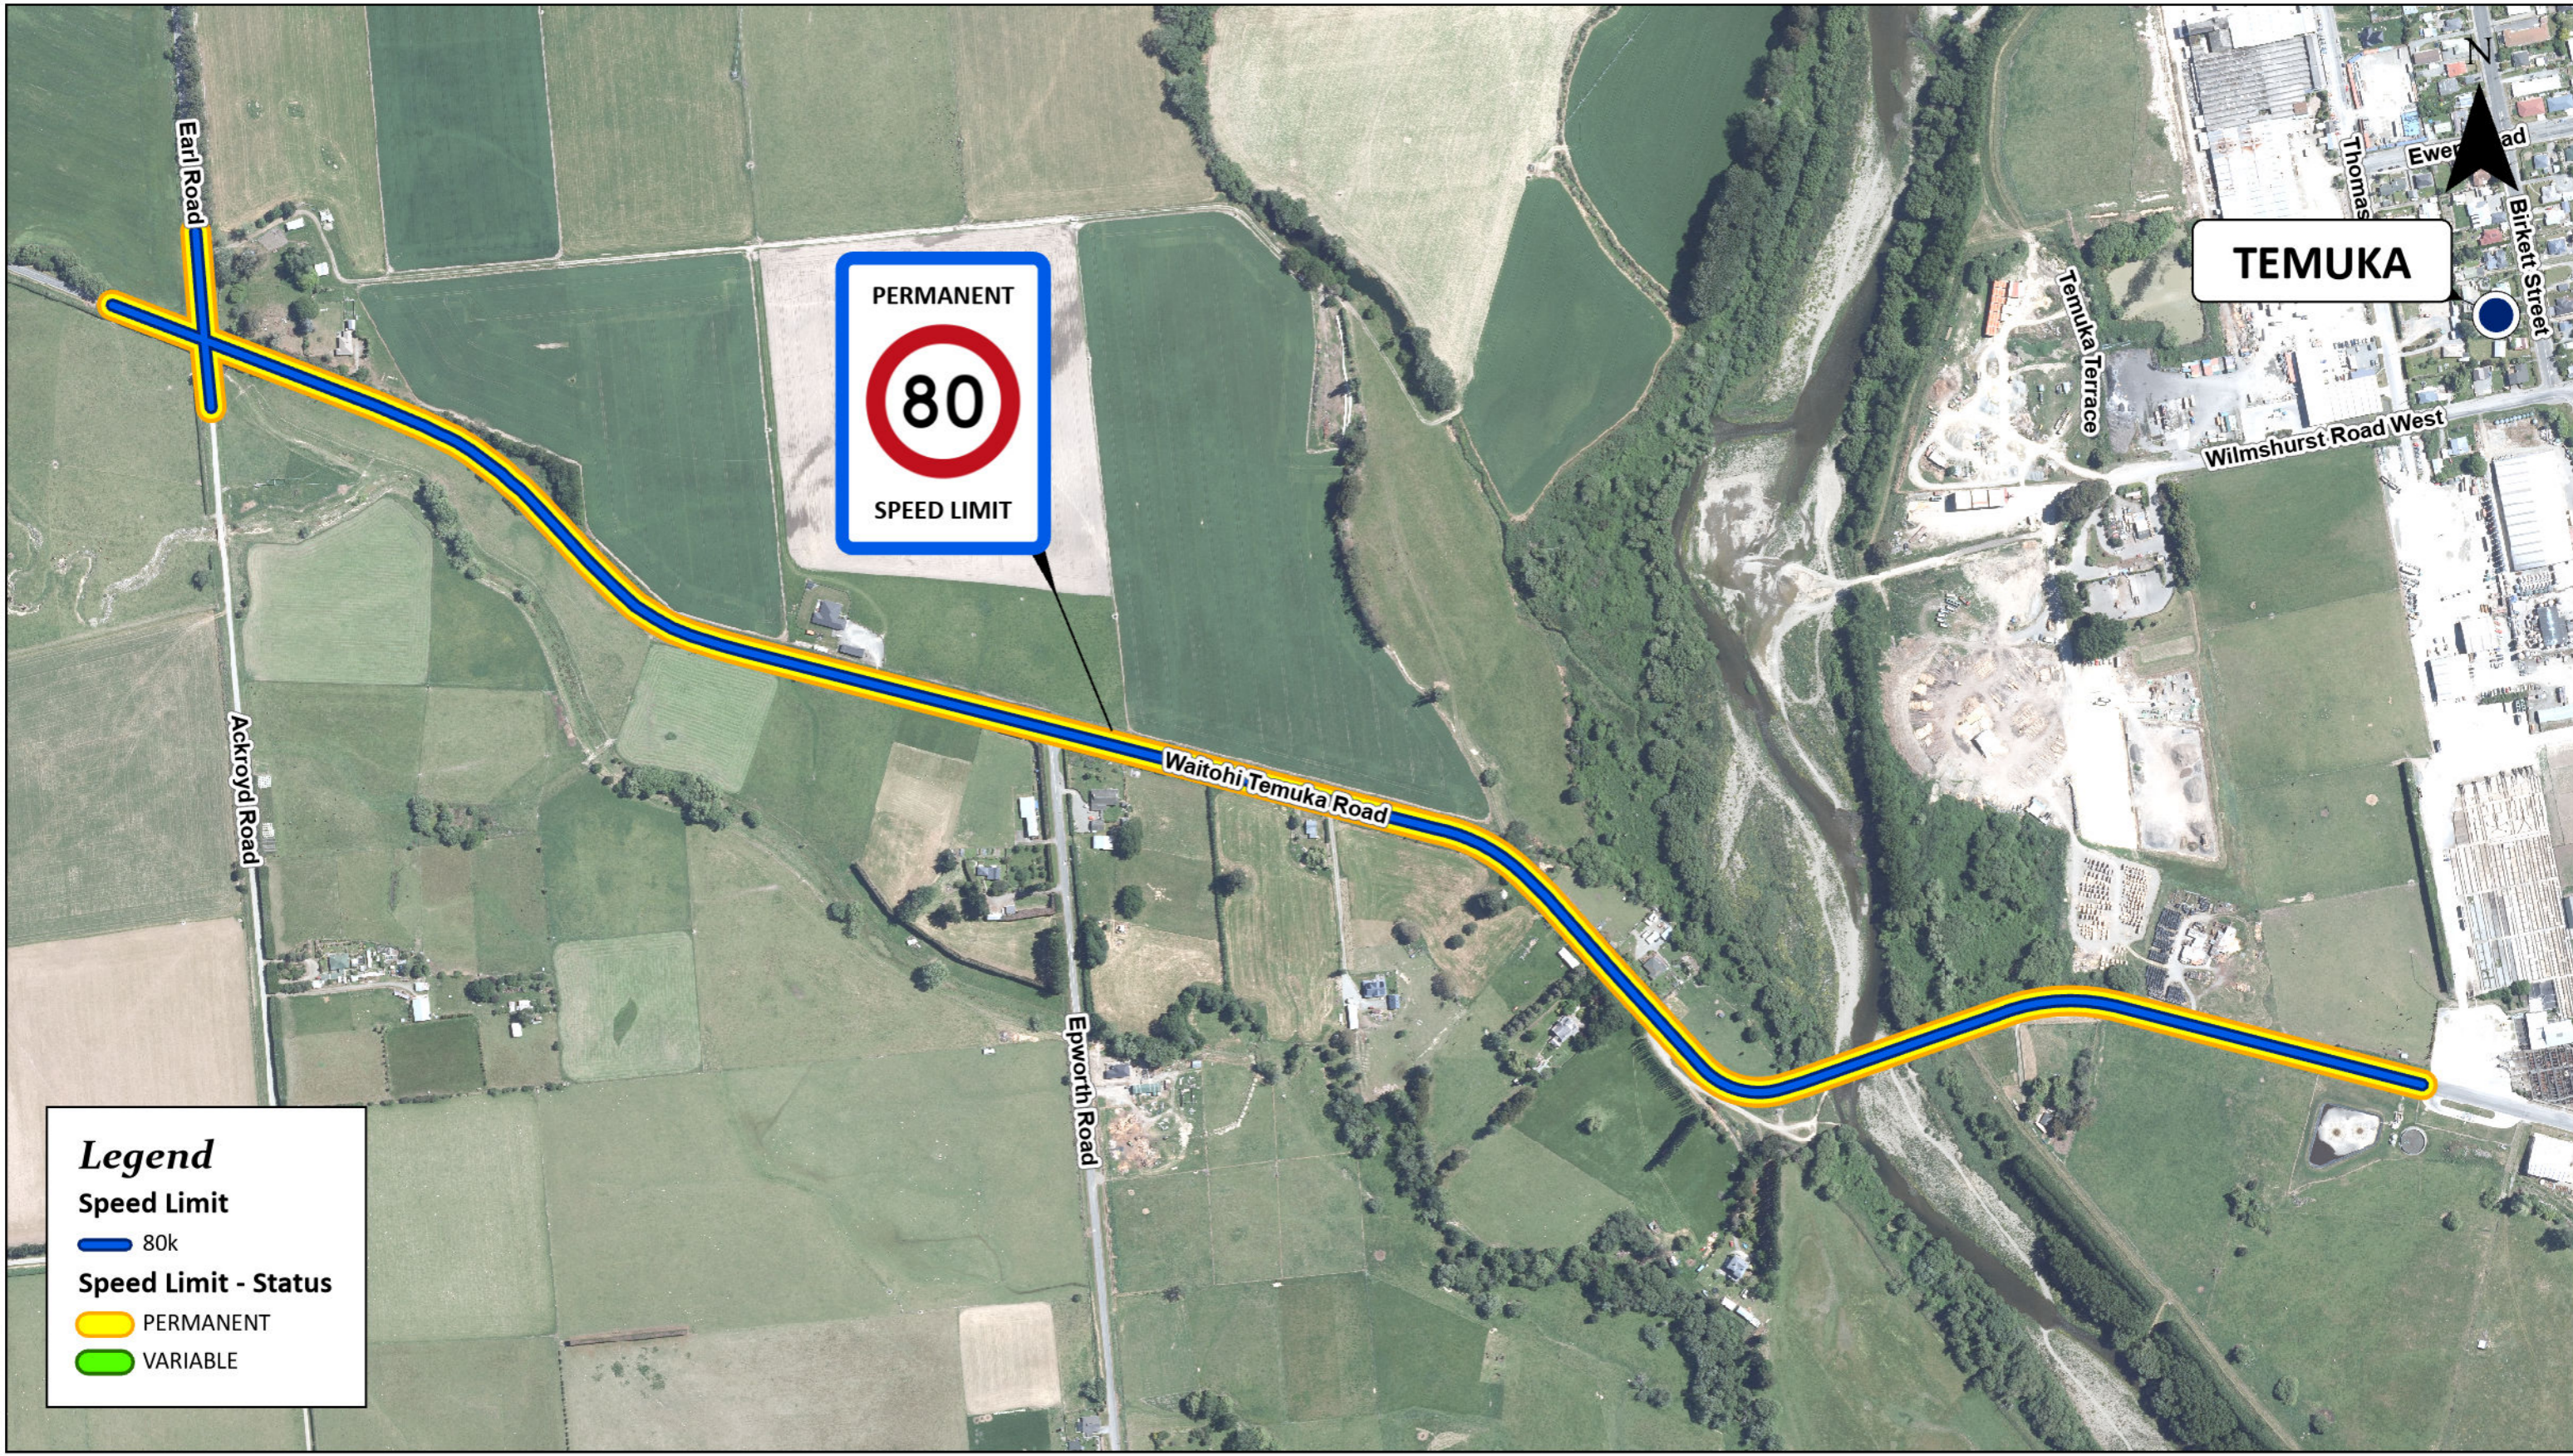

Speed Limit

30k

Speed Limit - Status

PERMANENT

VARIABLE

---+ Railway

Speed Limit within the Timaru District - 2024

Speed Limits within the Timaru District - 2024