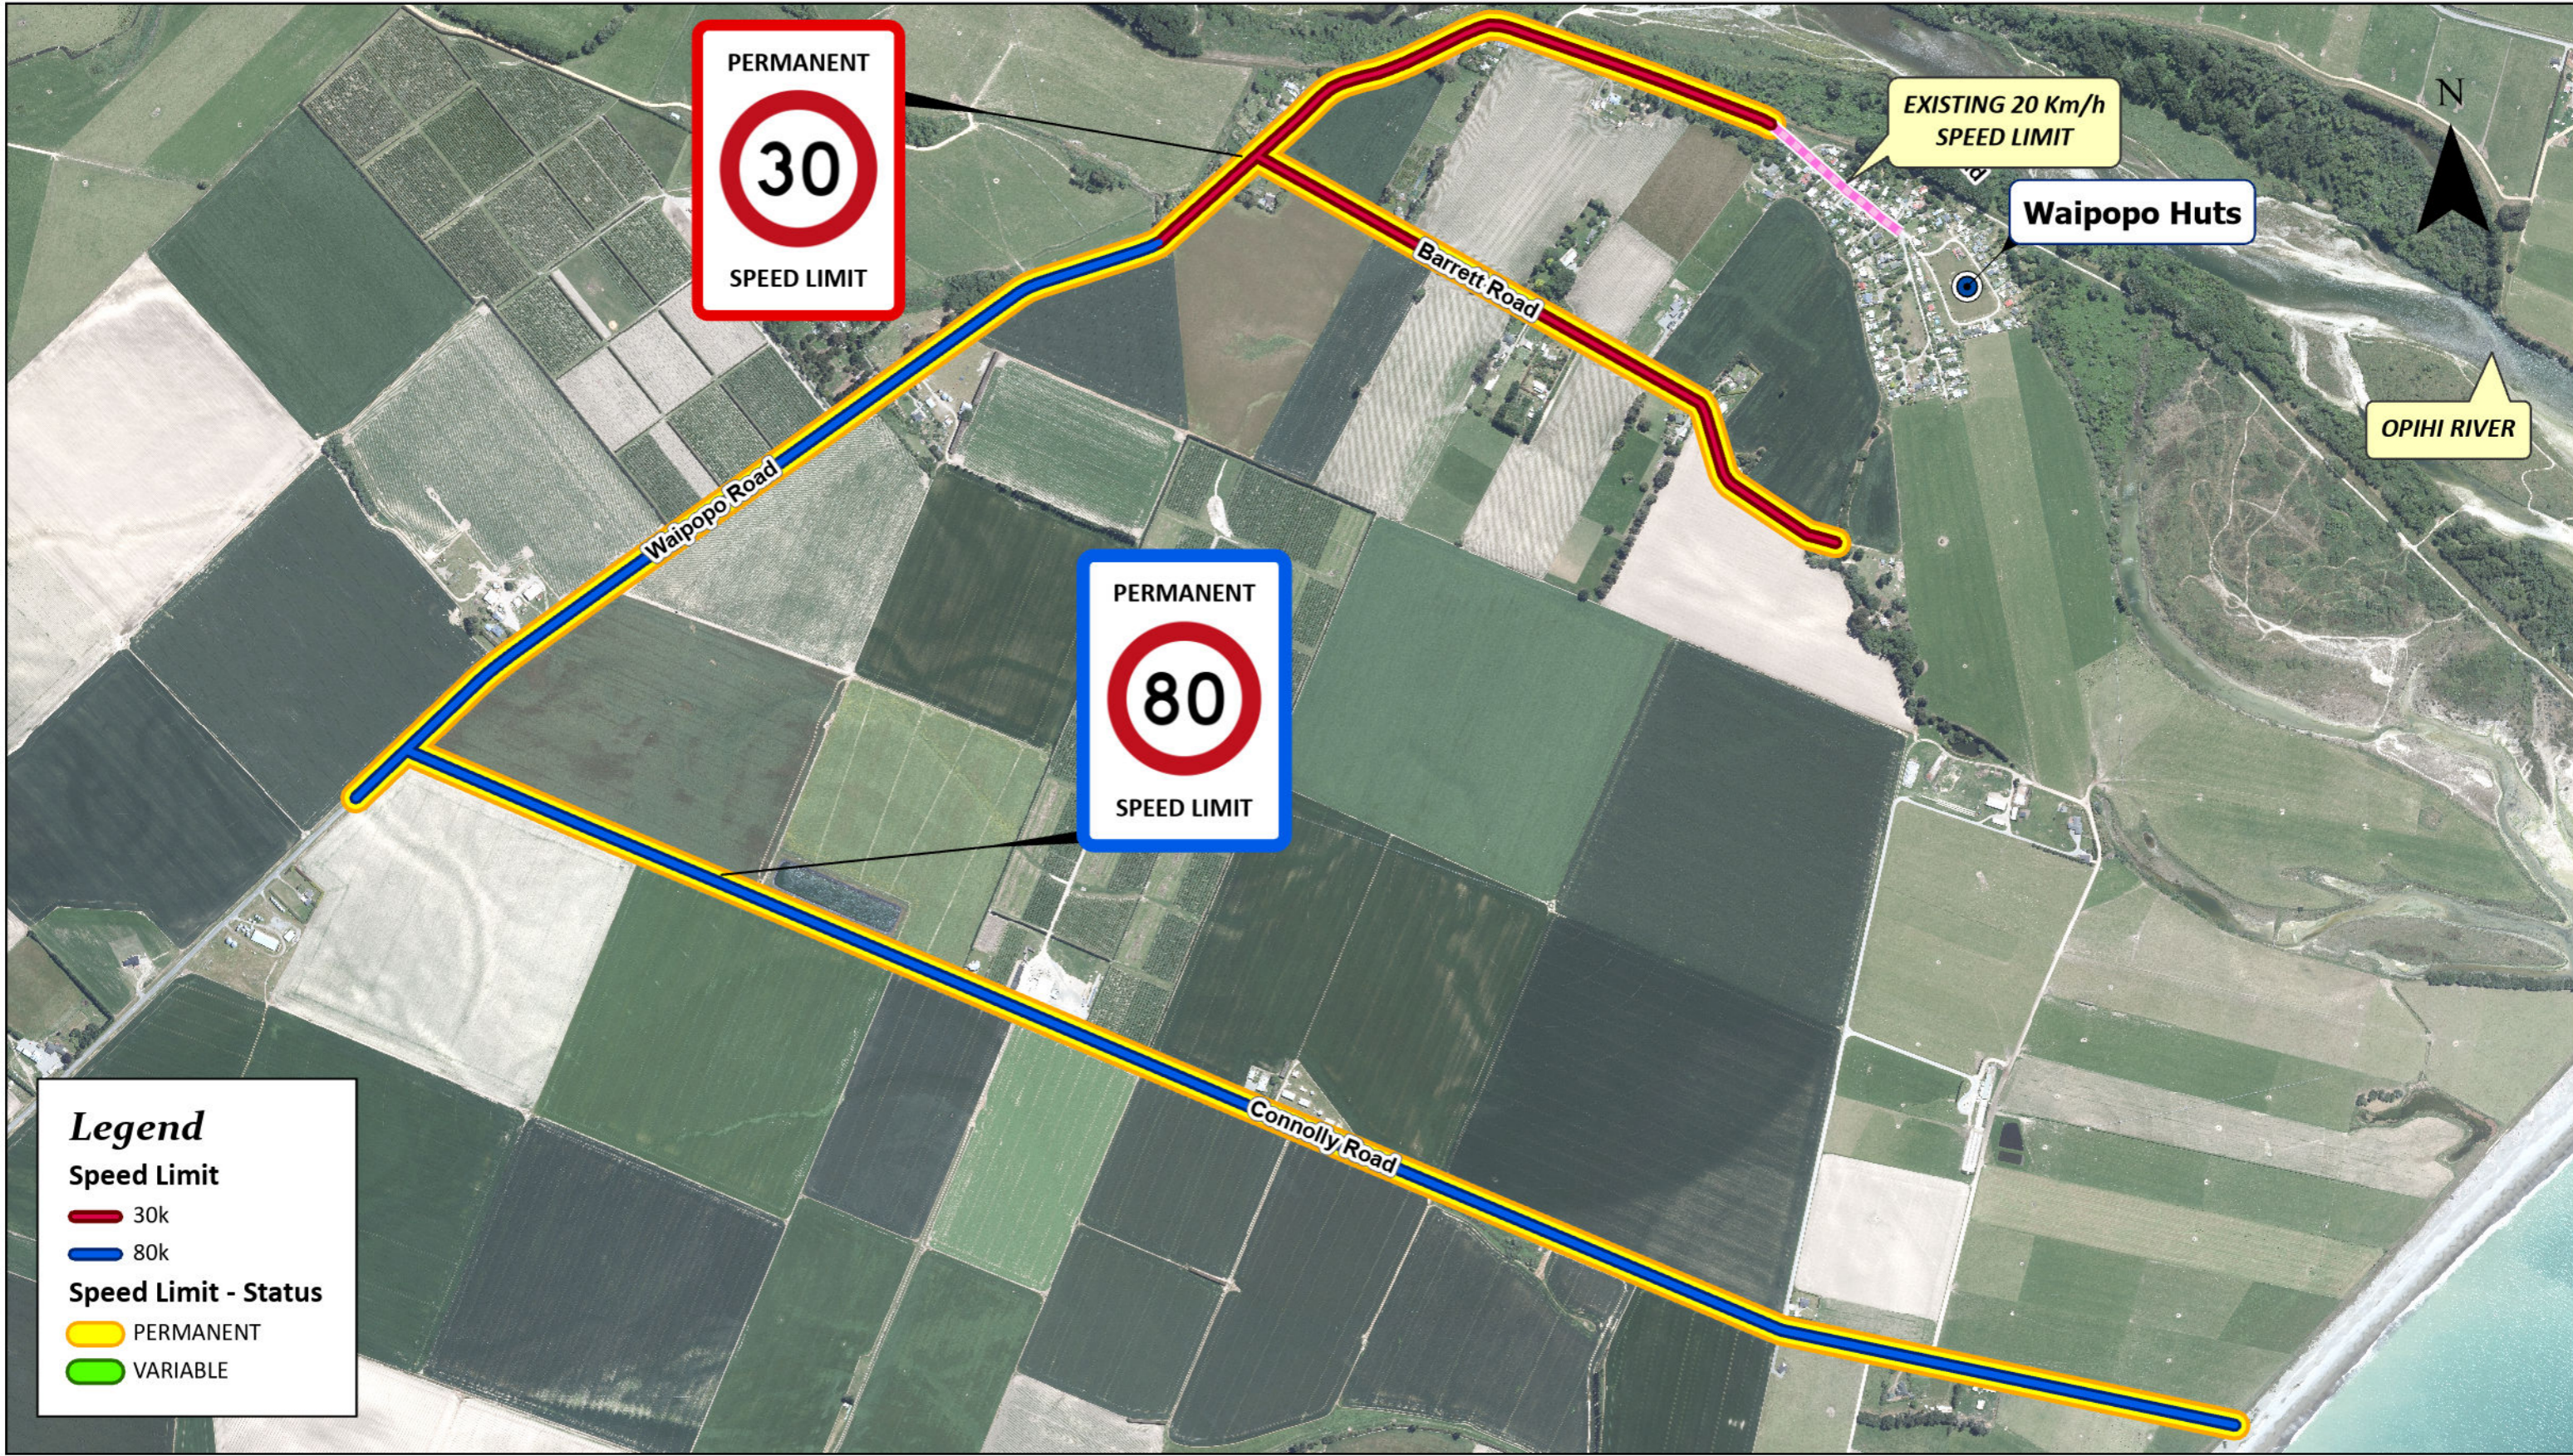

Legend

Speed Limit

- 60k
- 80k

Speed Limit - Status

- PERMANENT
- VARIABLE

---+--- Railway

--- State Highways

Legend

Speed Limit

30k

Speed Limit - Status

PERMANENT

VARIABLE

---+ Railway

Speed Limit within the Timaru District - 2024

Speed Limits within the Timaru District - 2024