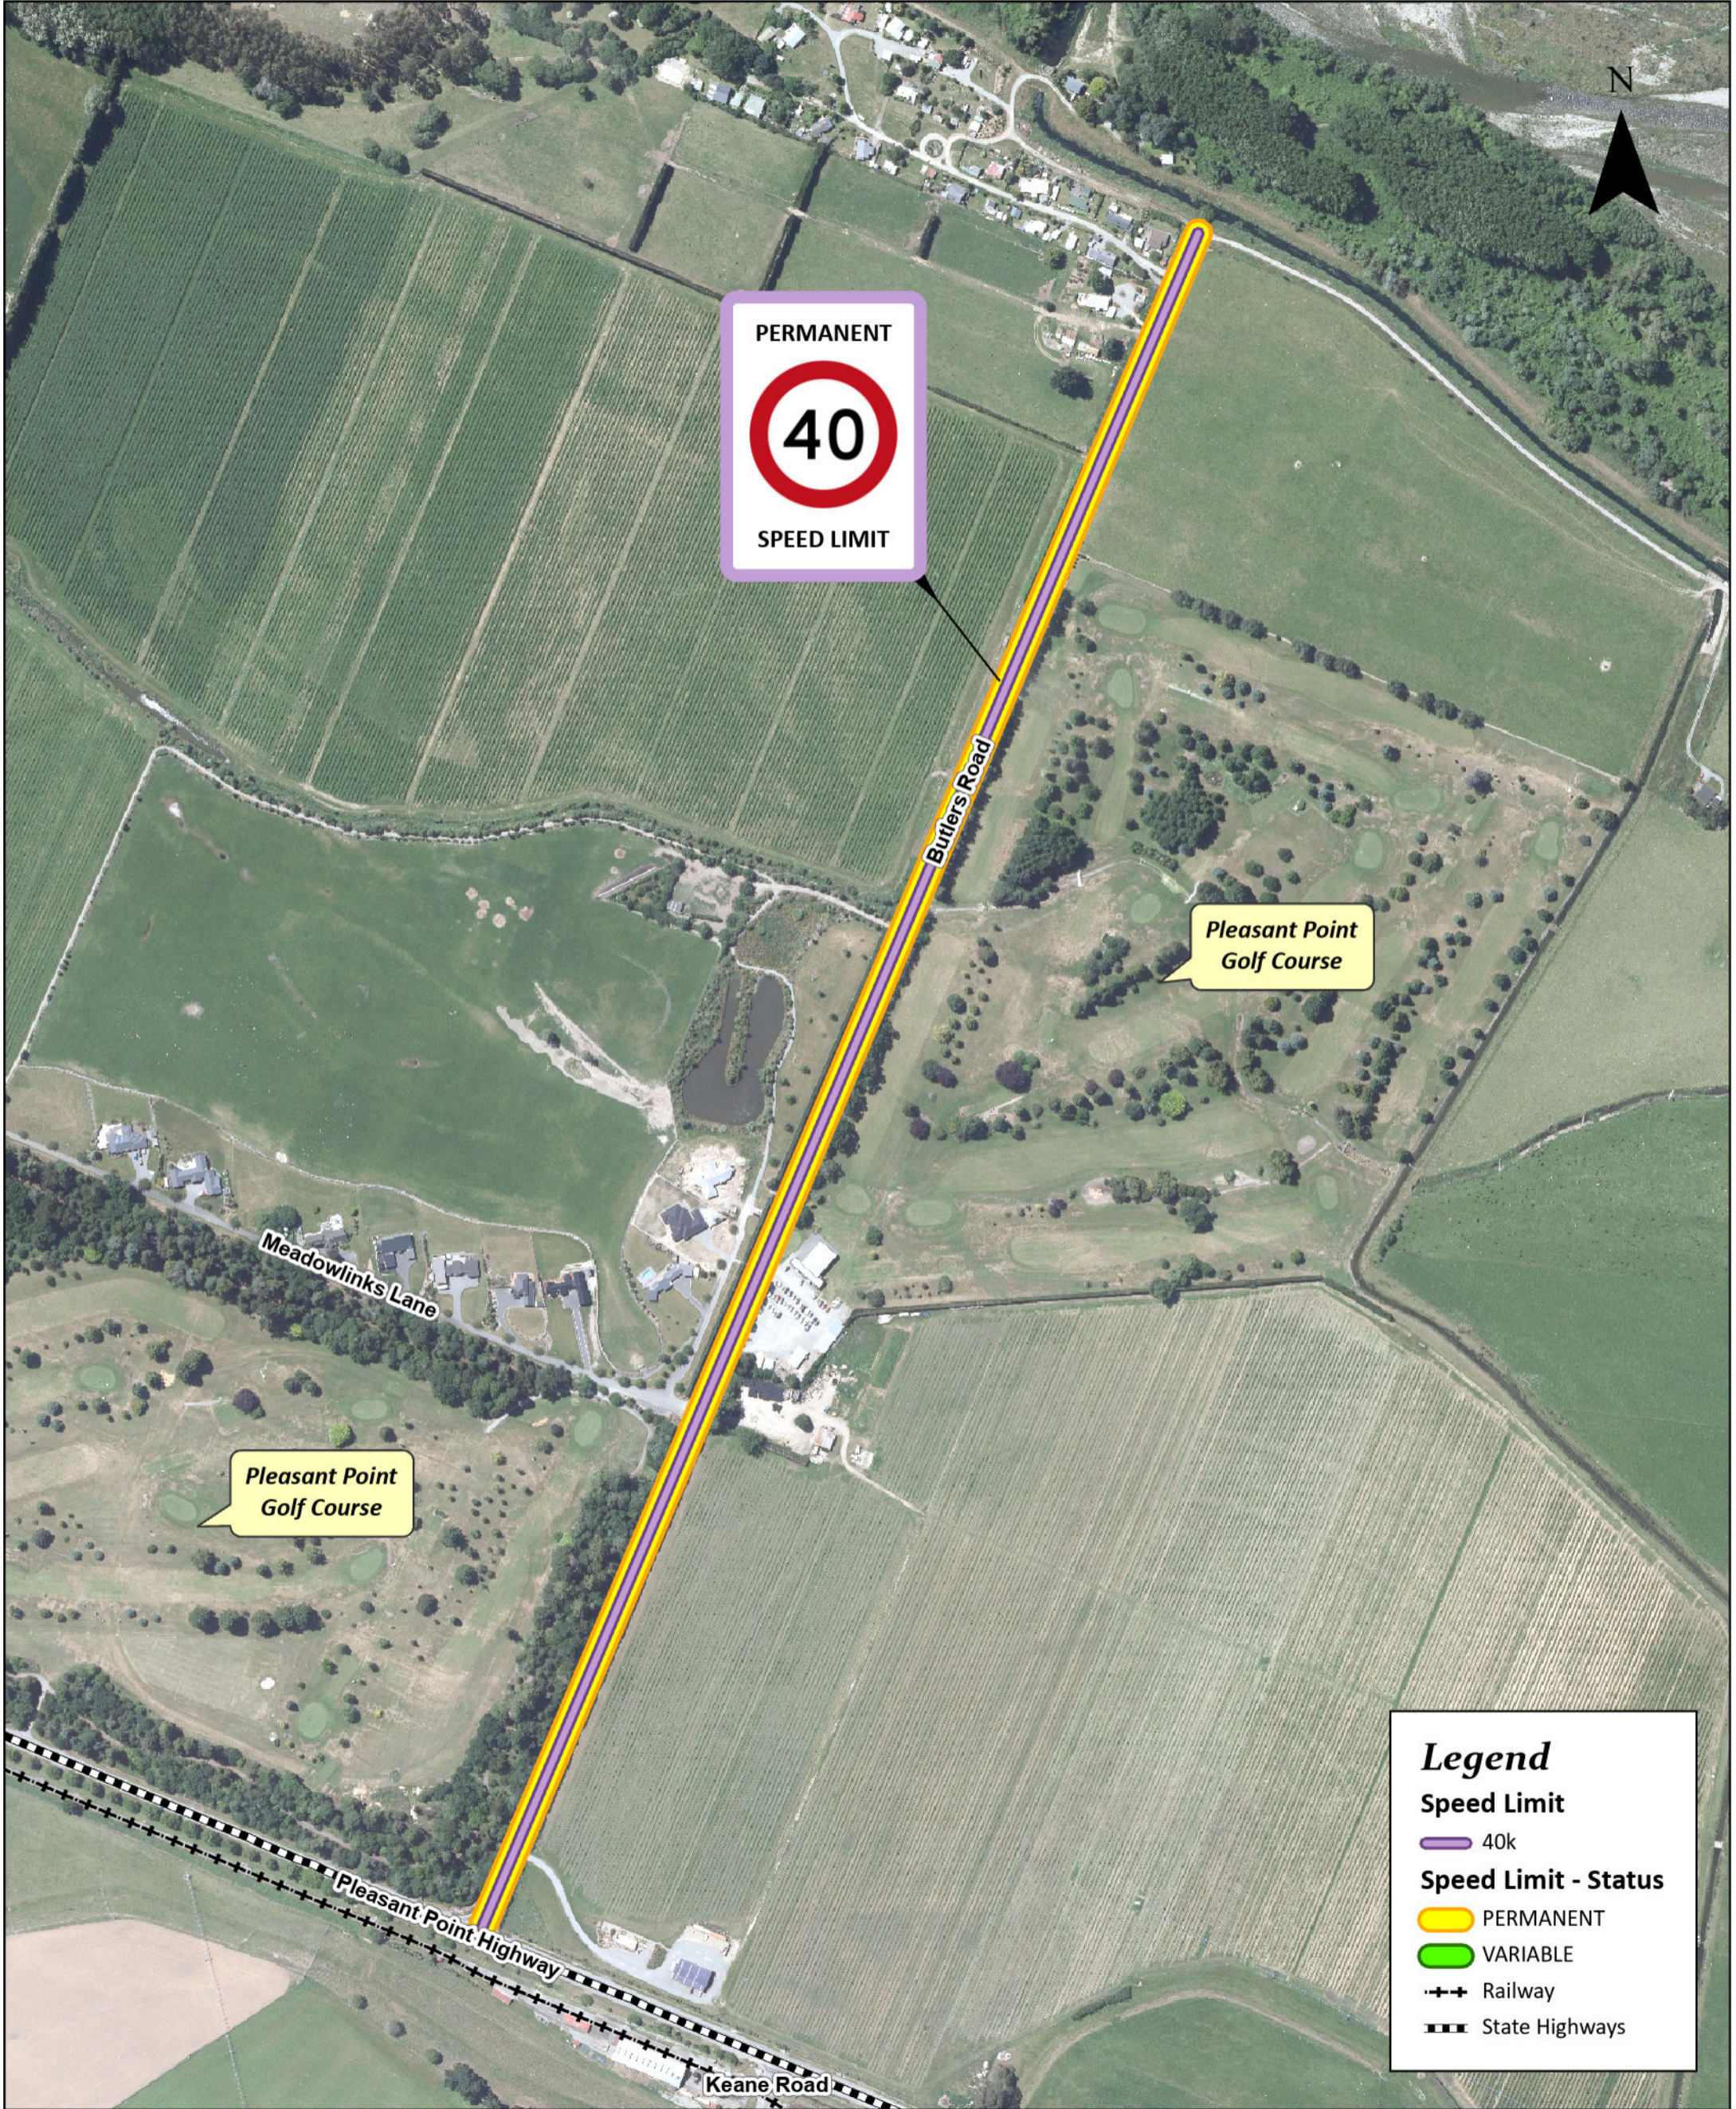

Speed Limit within the Timaru District - 2024

Speed Limit within the Timaru District - 2024

Speed Limit within the Timaru District - 2024

Legend

Speed Limit

30k

Speed Limit - Status

PERMANENT

VARIABLE

Railway

Legend

Speed Limit

- 80k

Speed Limit - Status

- PERMANENT
- VARIABLE

++ Railway

State Highways

Speed Limit Extension within the Timaru District - 2024

Legend

Speed Limit

- 50k
- 60k

Speed Limit - Status

- PERMANENT
- VARIABLE
- Railway
- State Highways

Speed Limits within the Timaru District - 2024

PERMANENT

80

SPEED LIMIT

PERMANENT

50

SPEED LIMIT

Legend

Speed Limit