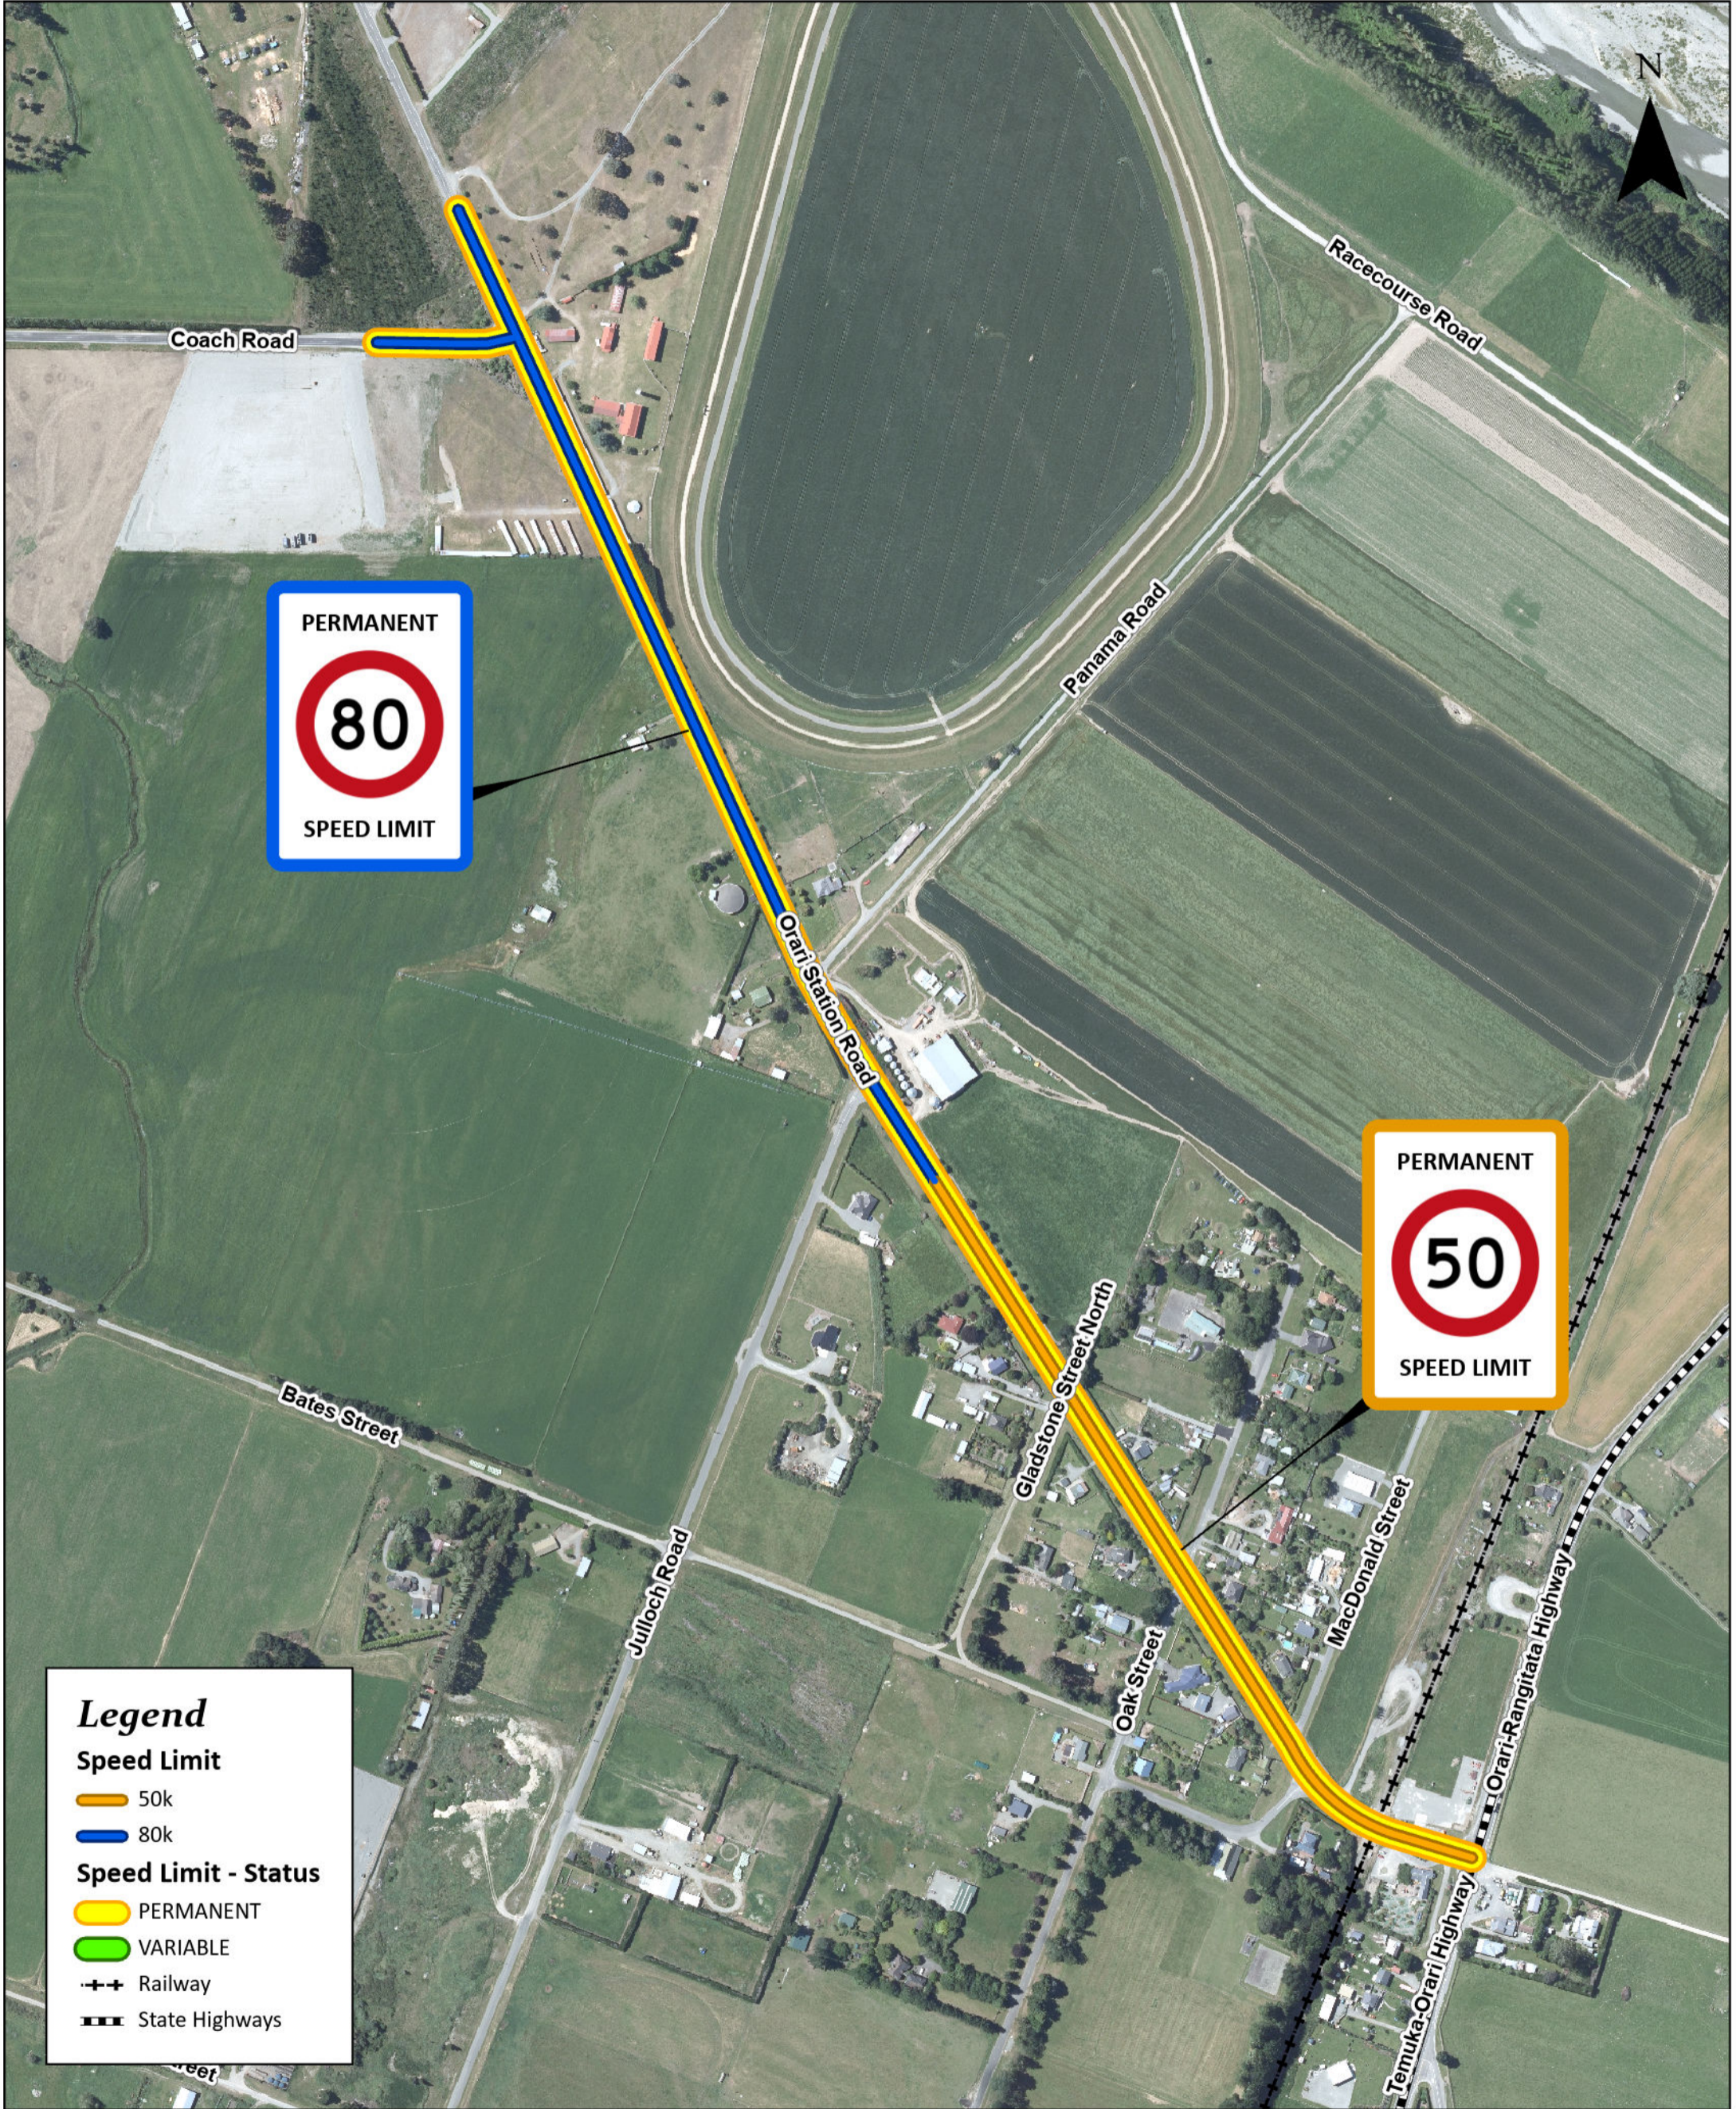

Speed Limit within the Timaru District - 2024

Speed Limit within the Timaru District - 2024

Speed Limit within the Timaru District - 2024

Legend

Speed Limit

30k

Speed Limit - Status

PERMANENT

VARIABLE

Railway

Legend

Speed Limit

- 80k

Speed Limit - Status

- PERMANENT
- VARIABLE

++ Railway

State Highways

Speed Limit Extension within the Timaru District - 2024

Legend

Speed Limit

- 50k
- 60k

Speed Limit - Status

- PERMANENT
- VARIABLE
- Railway
- State Highways

Speed Limits within the Timaru District - 2024

PERMANENT

80

SPEED LIMIT

PERMANENT

50

SPEED LIMIT

Legend

Speed Limit