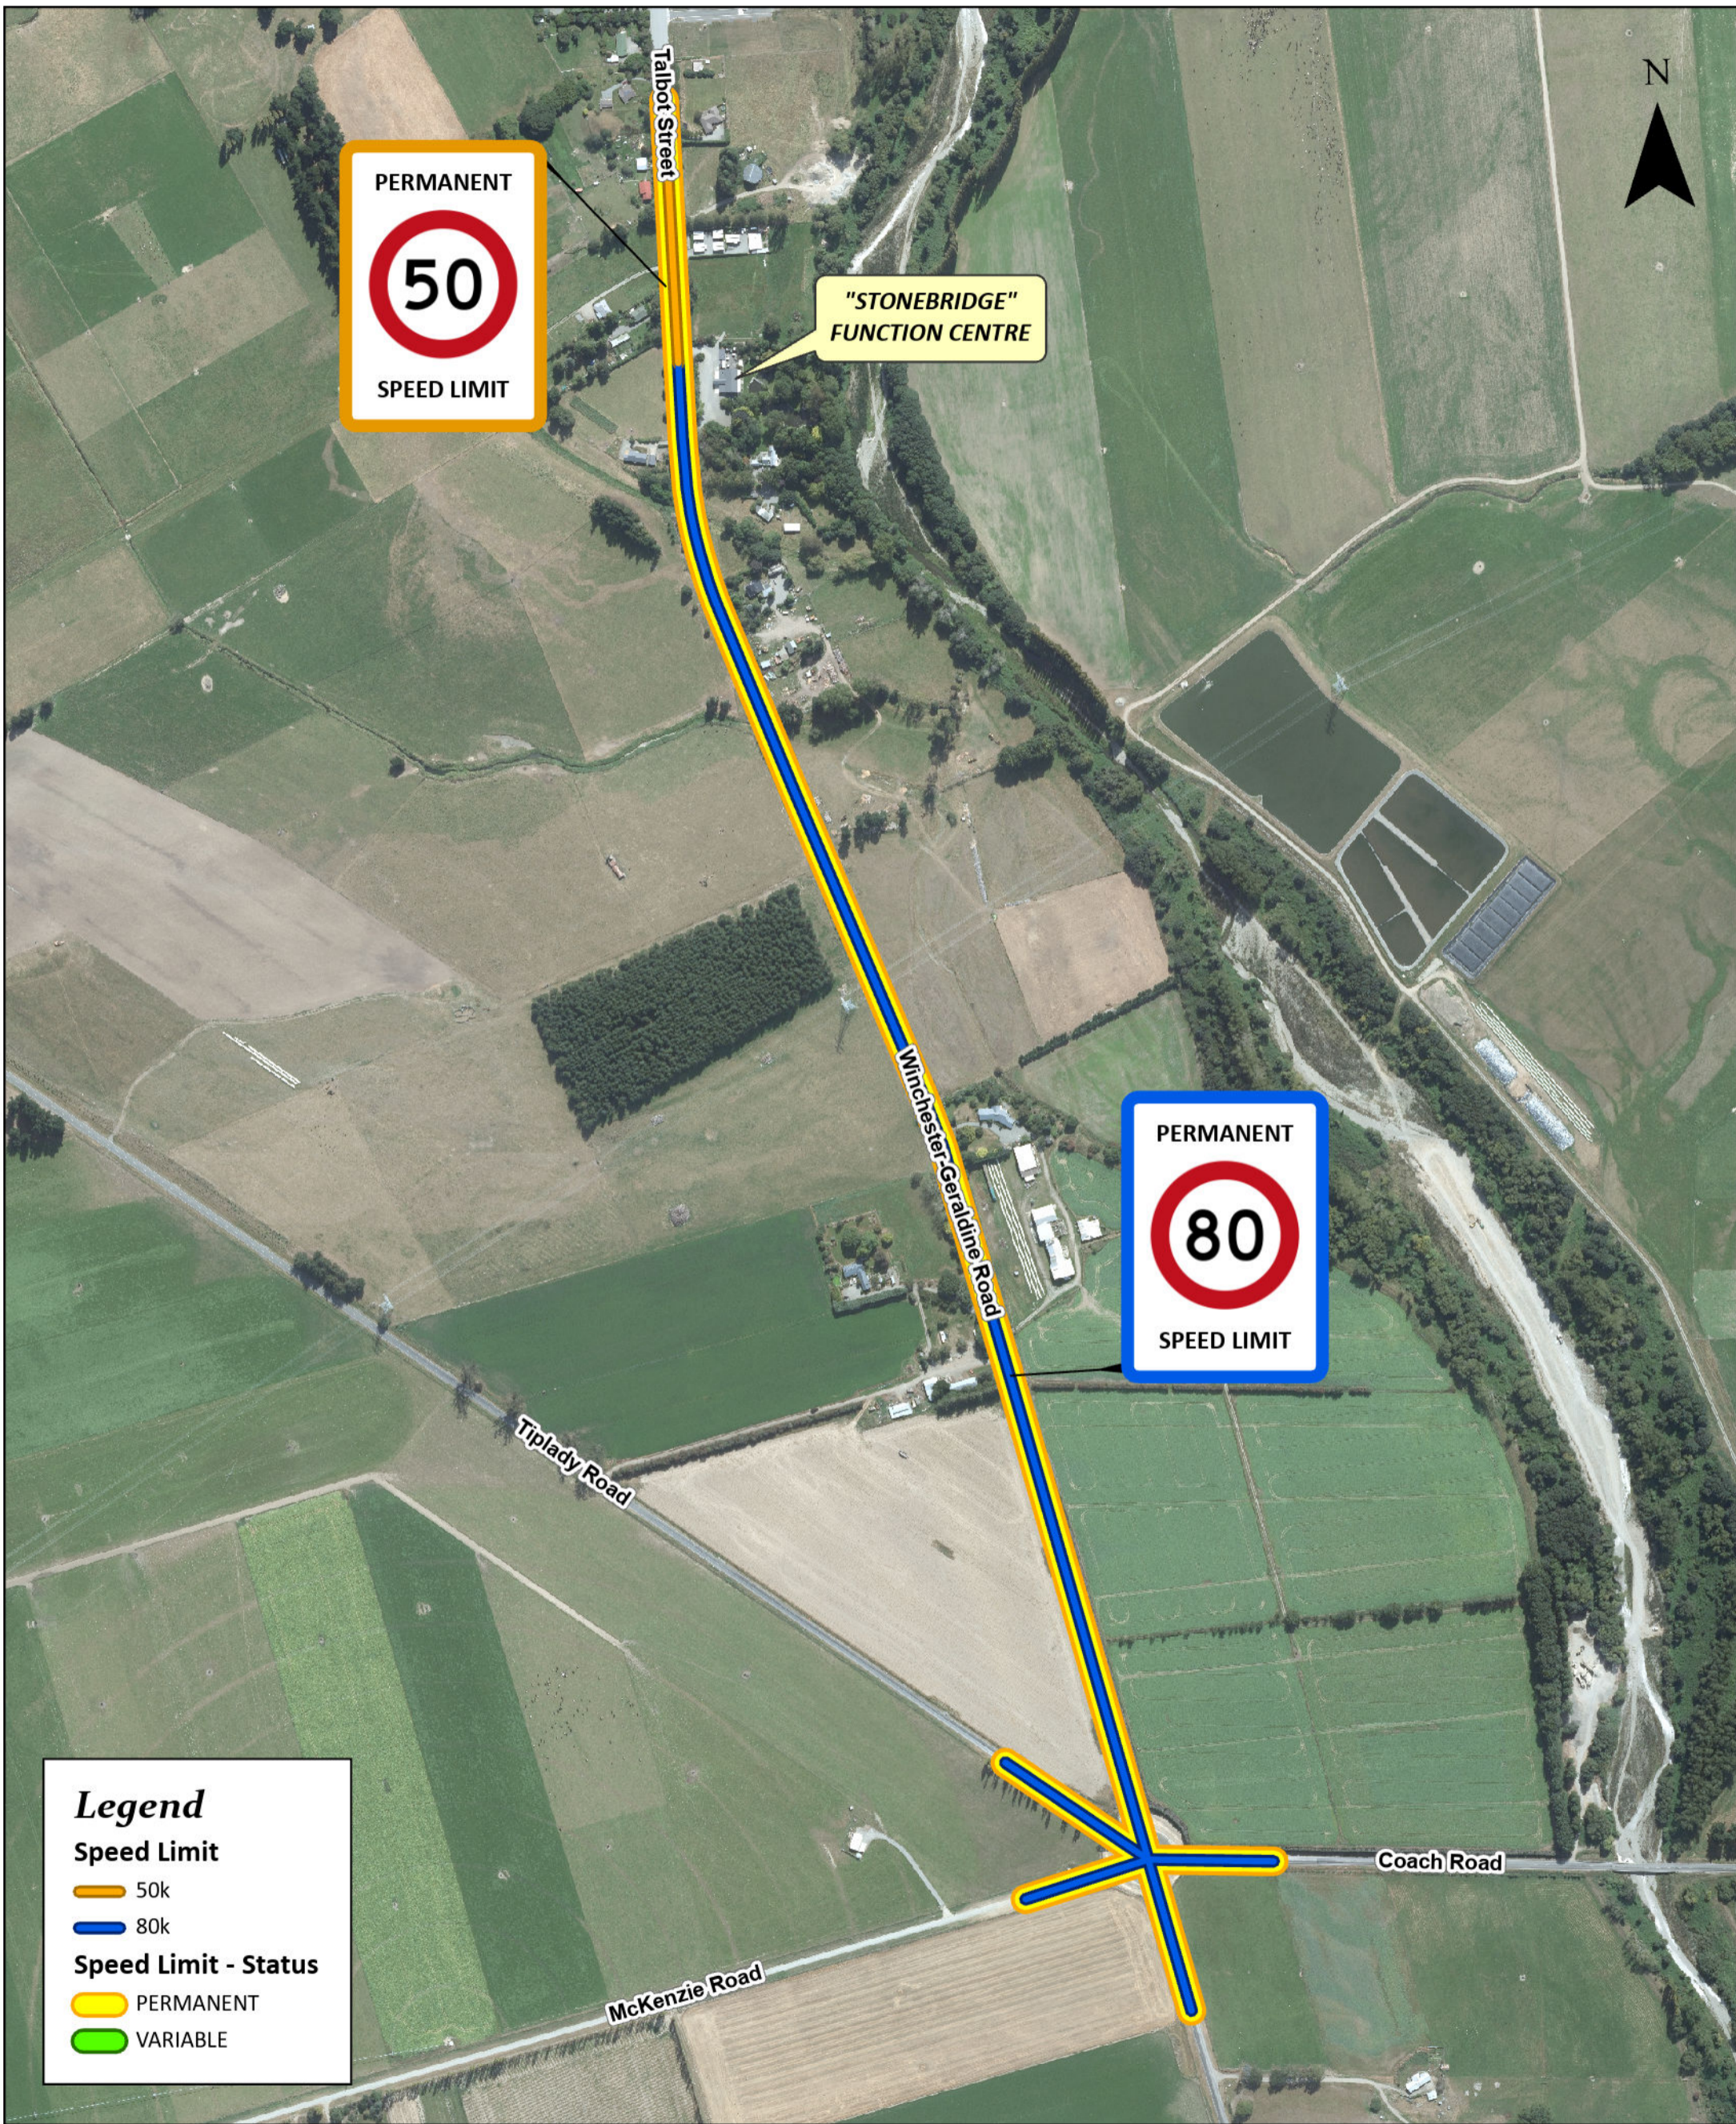

PERMANENT

80

SPEED LIMIT

PERMANENT

50

SPEED LIMIT

Legend

Speed Limit

Legend

Speed Limit

- 60k
- 80k

Speed Limit - Status

- PERMANENT
- VARIABLE

---+--- Railway

--- State Highways

Legend