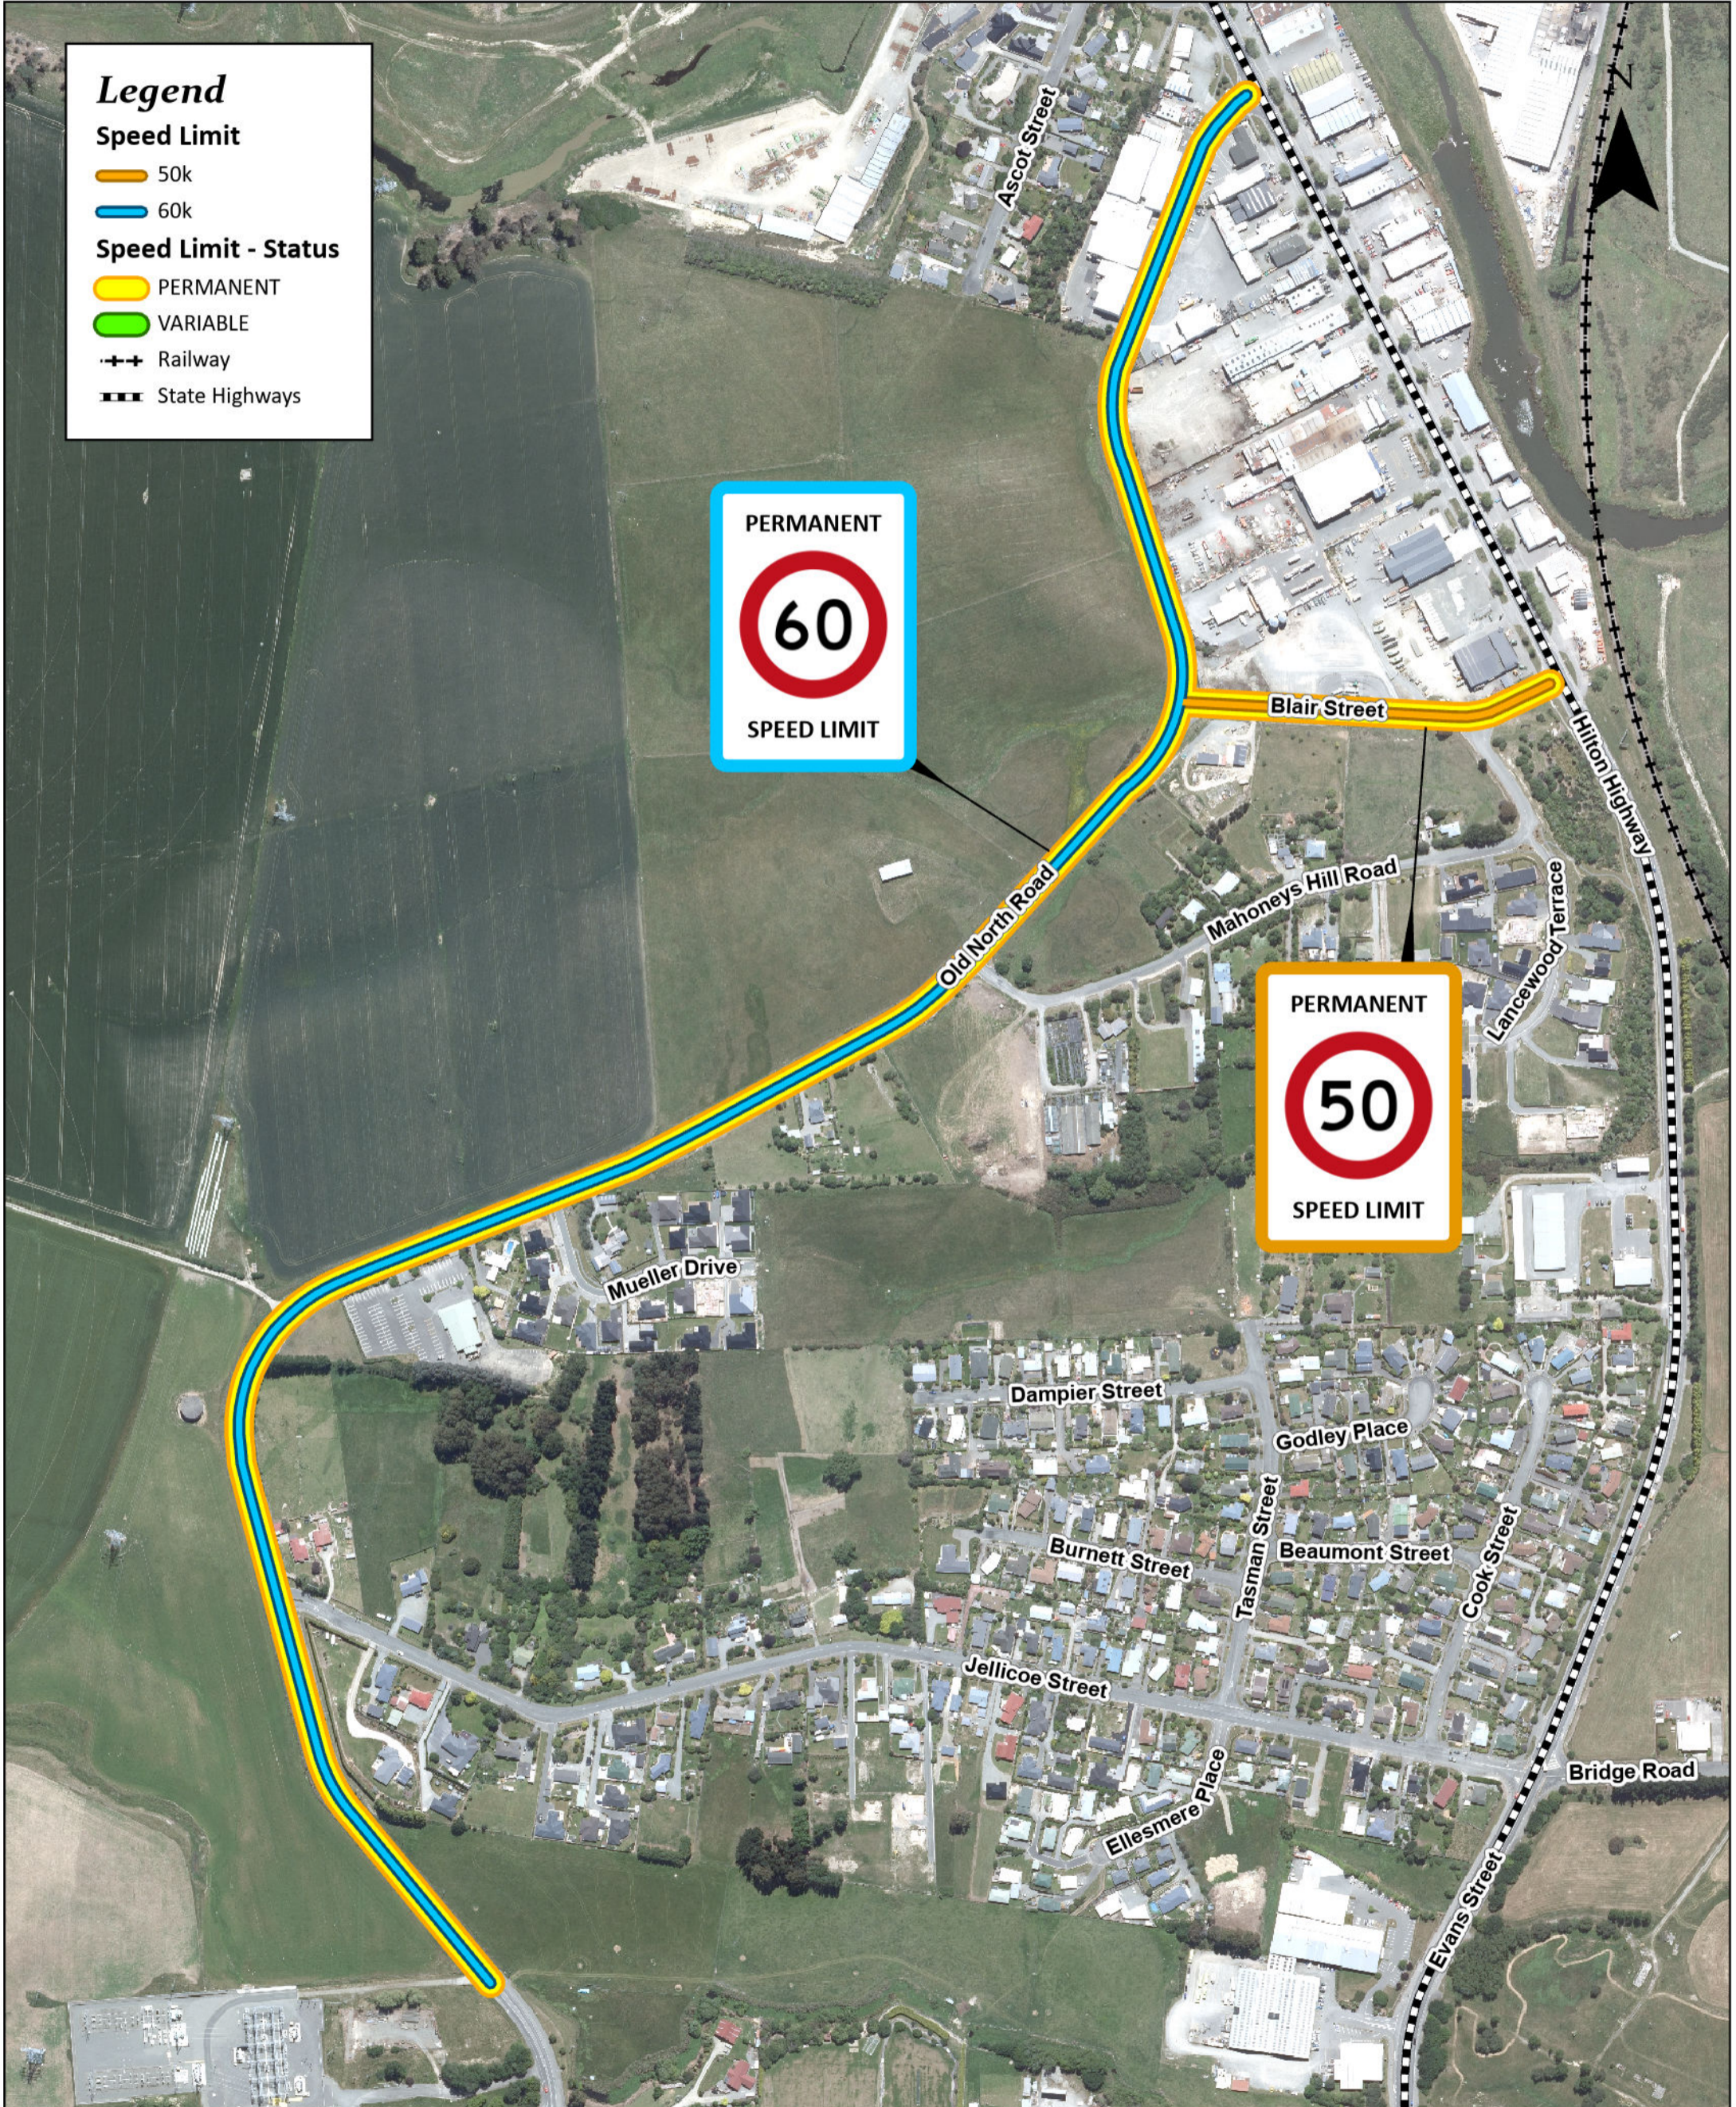

Speed Limit within the Timaru District - 2024

Speed Limit within the Timaru District - 2024

Speed Limit within the Timaru District - 2024

Legend

Speed Limit

30k

Speed Limit - Status

PERMANENT

VARIABLE

Railway

Legend

Speed Limit

- 80k

Speed Limit - Status

- PERMANENT
- VARIABLE

++ Railway

State Highways

Speed Limit Extension within the Timaru District - 2024

Legend

Speed Limit

- 50k
- 60k

Speed Limit - Status

- PERMANENT
- VARIABLE
- Railway
- State Highways

Speed Limits within the Timaru District - 2024

PERMANENT

80

SPEED LIMIT

PERMANENT

50

SPEED LIMIT

Legend

Speed Limit