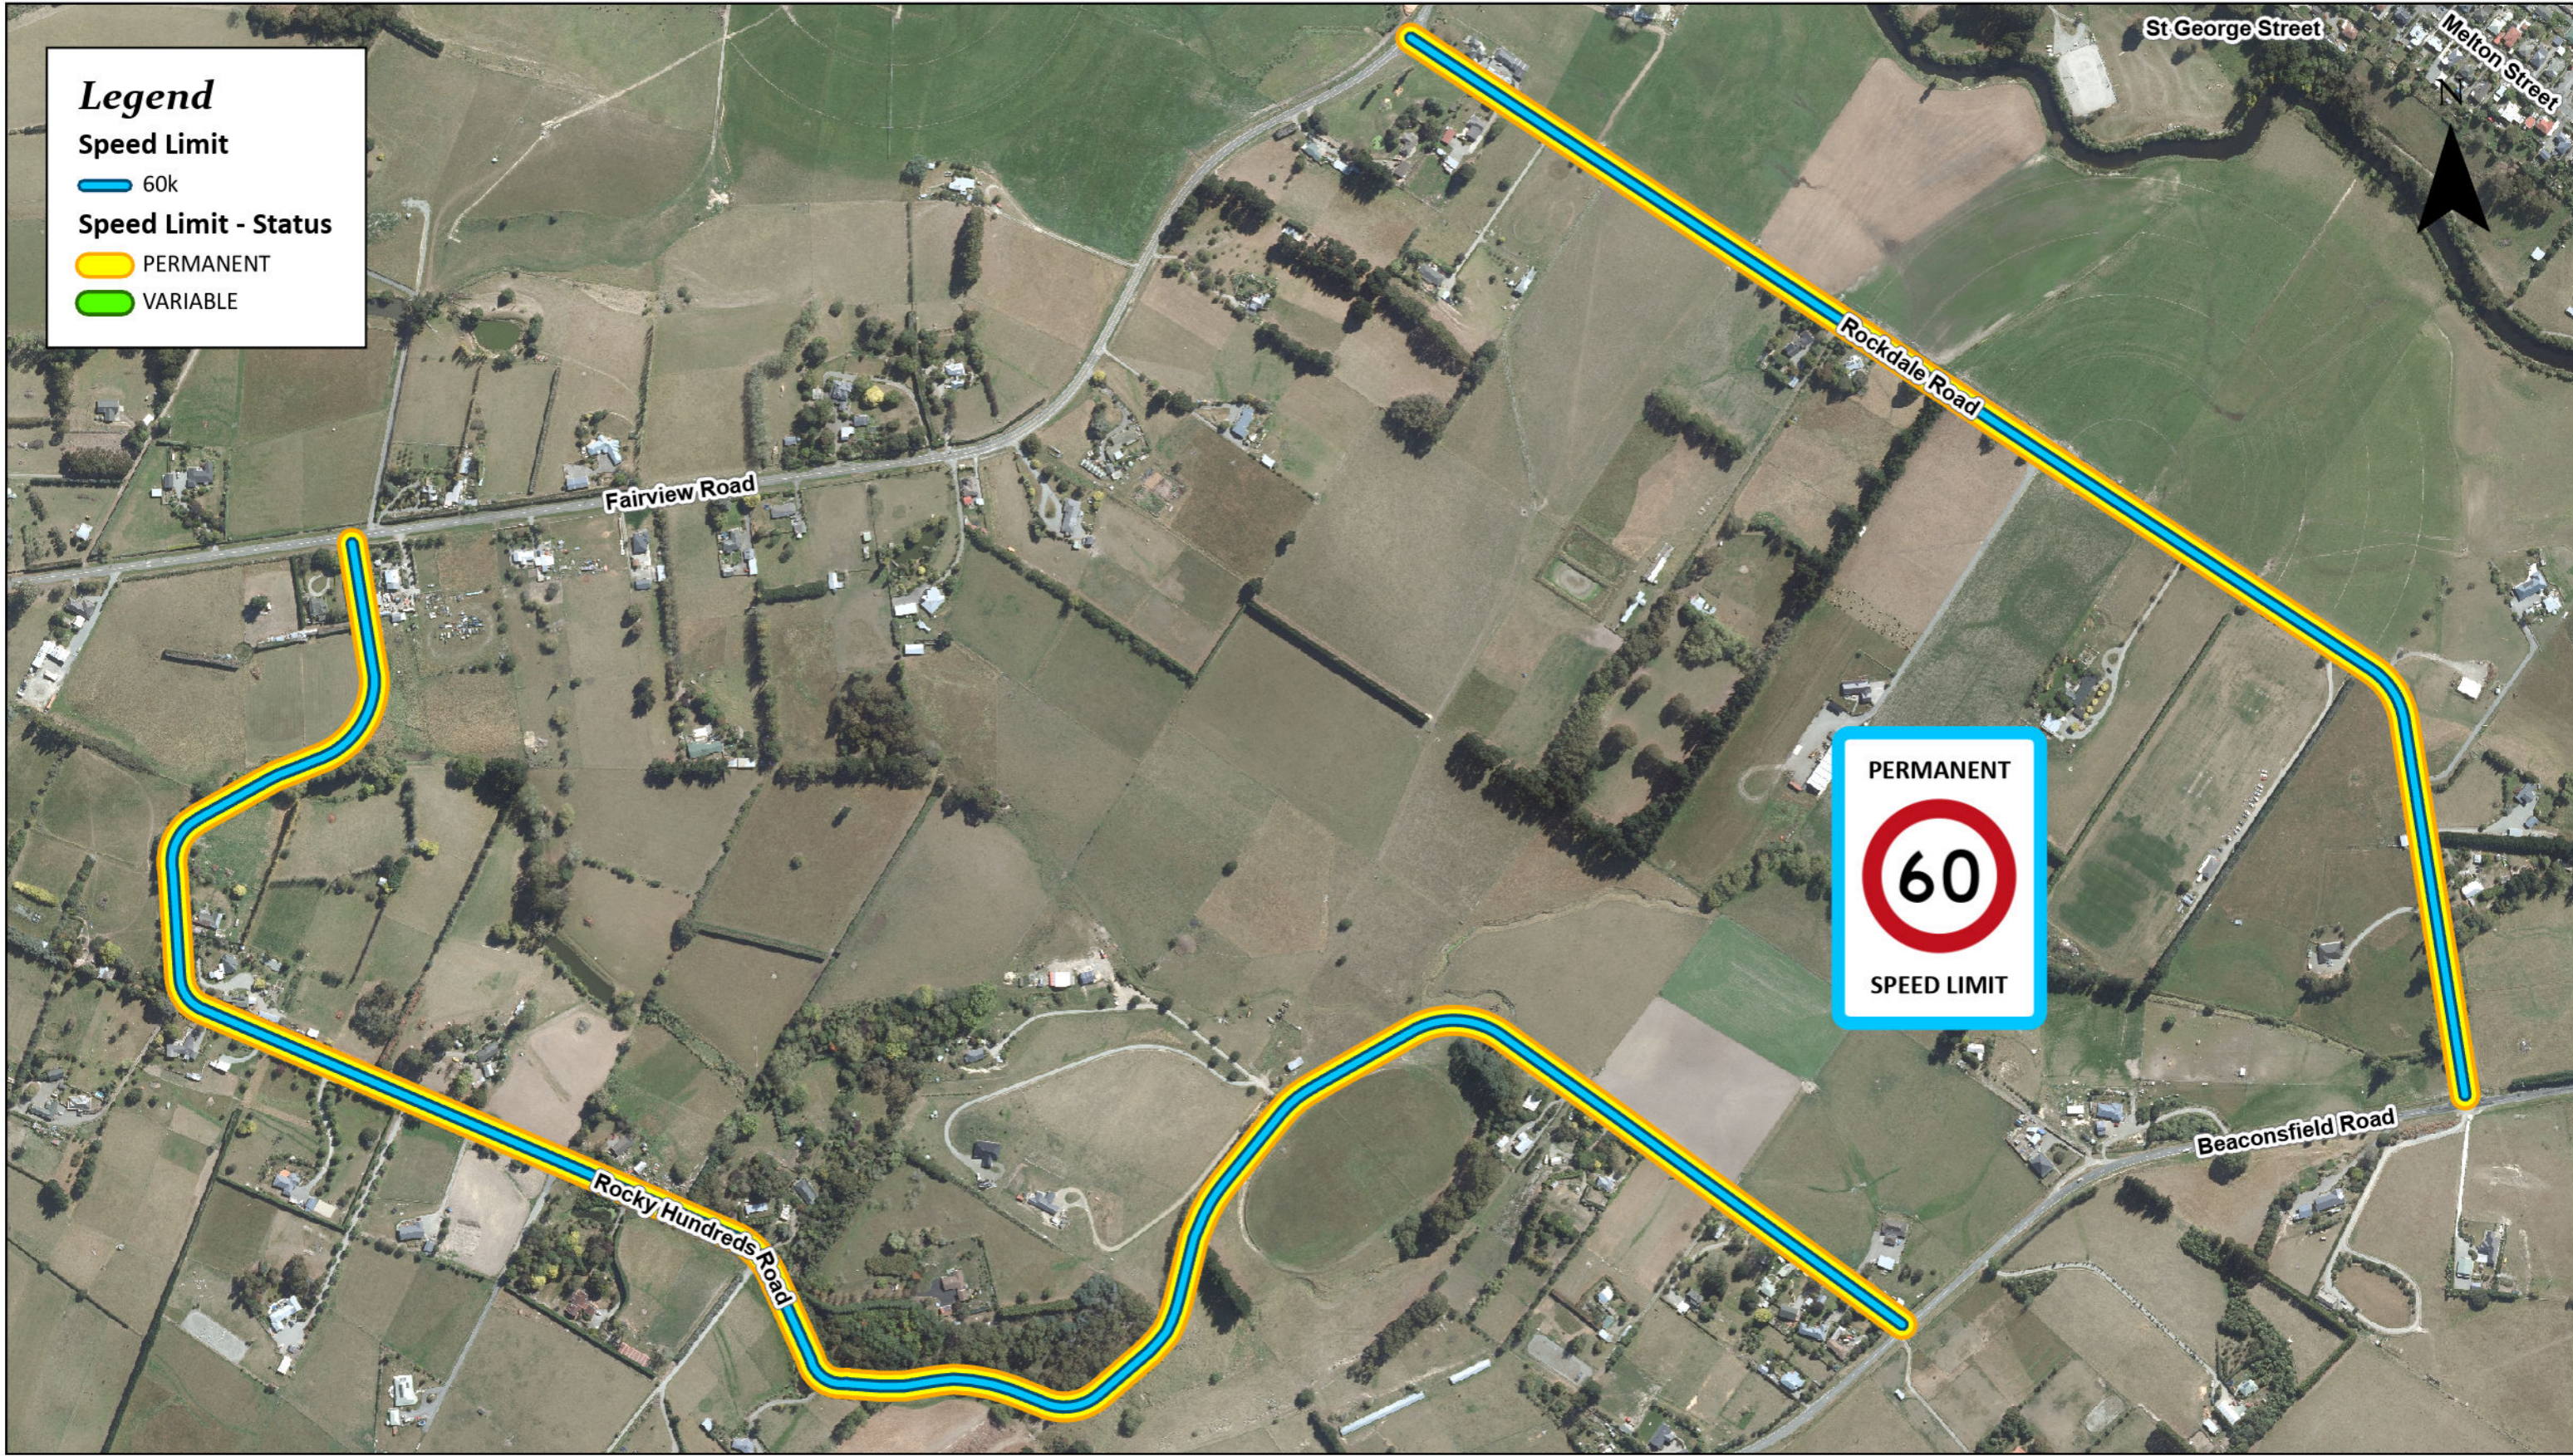

Speed Limit within the Timaru District - 2024