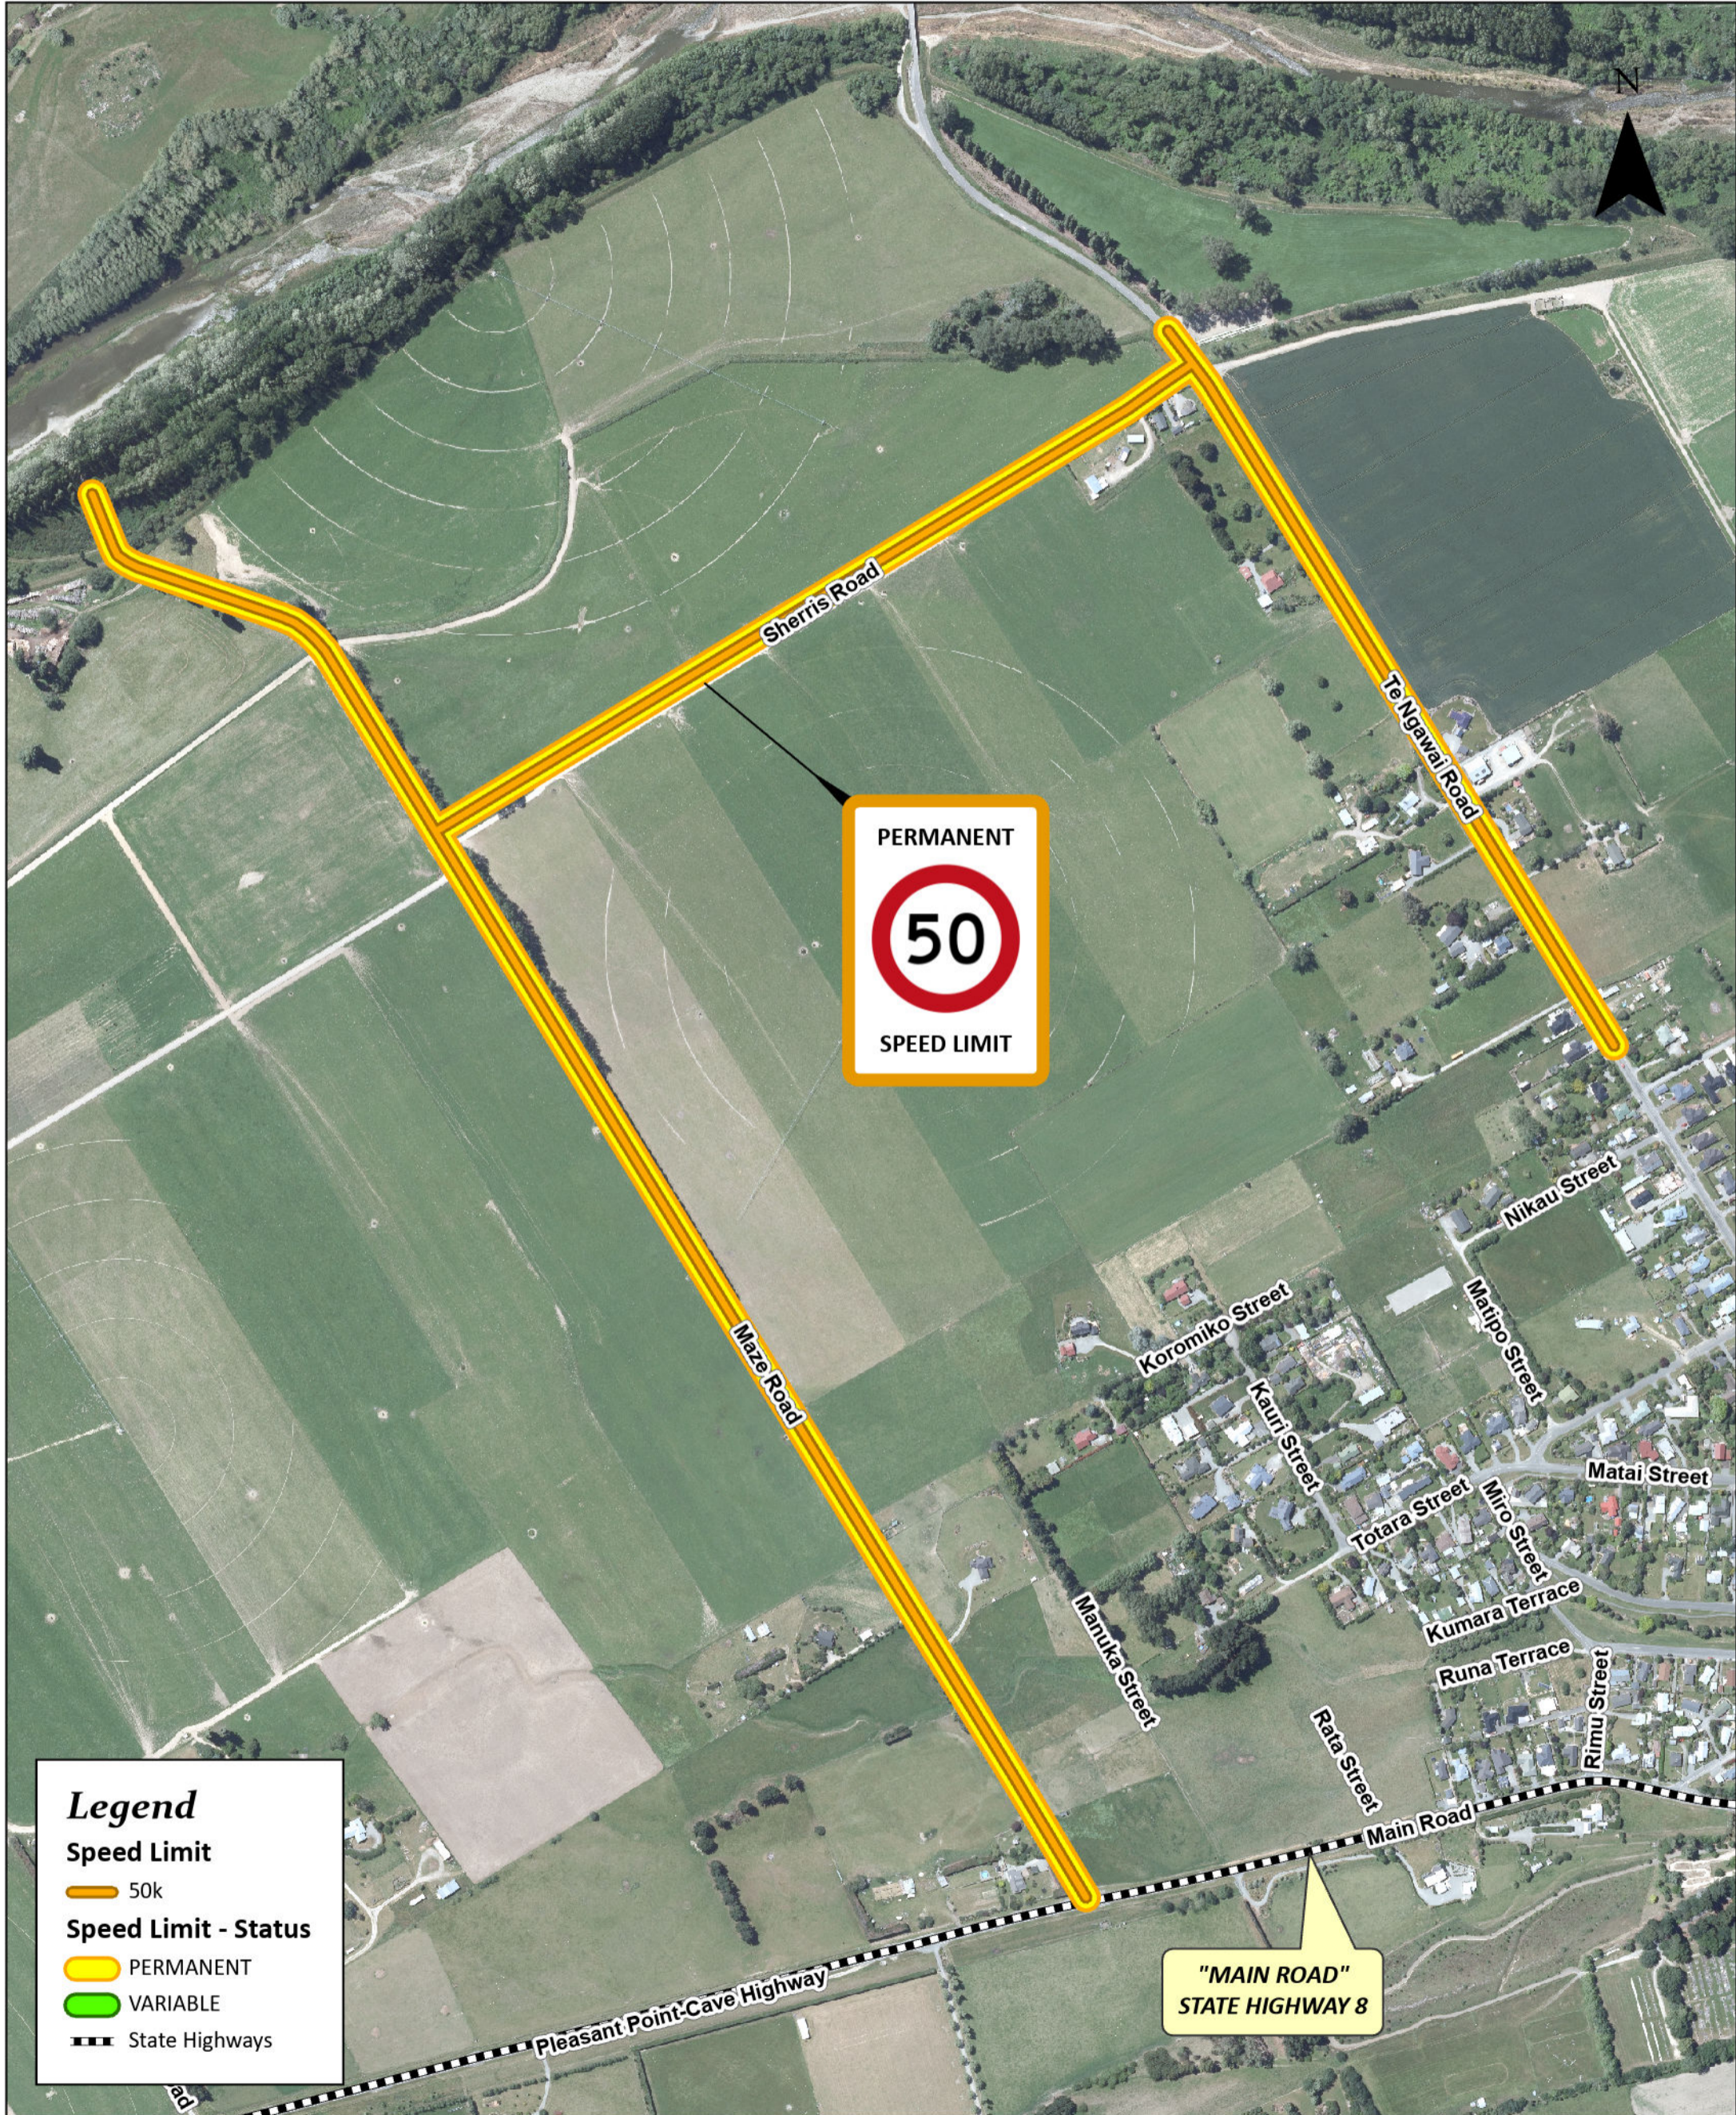

Legend

Speed Limit

- 60k
- 80k

Speed Limit - Status

- PERMANENT
- VARIABLE

---+--- Railway

--- State Highways

Legend