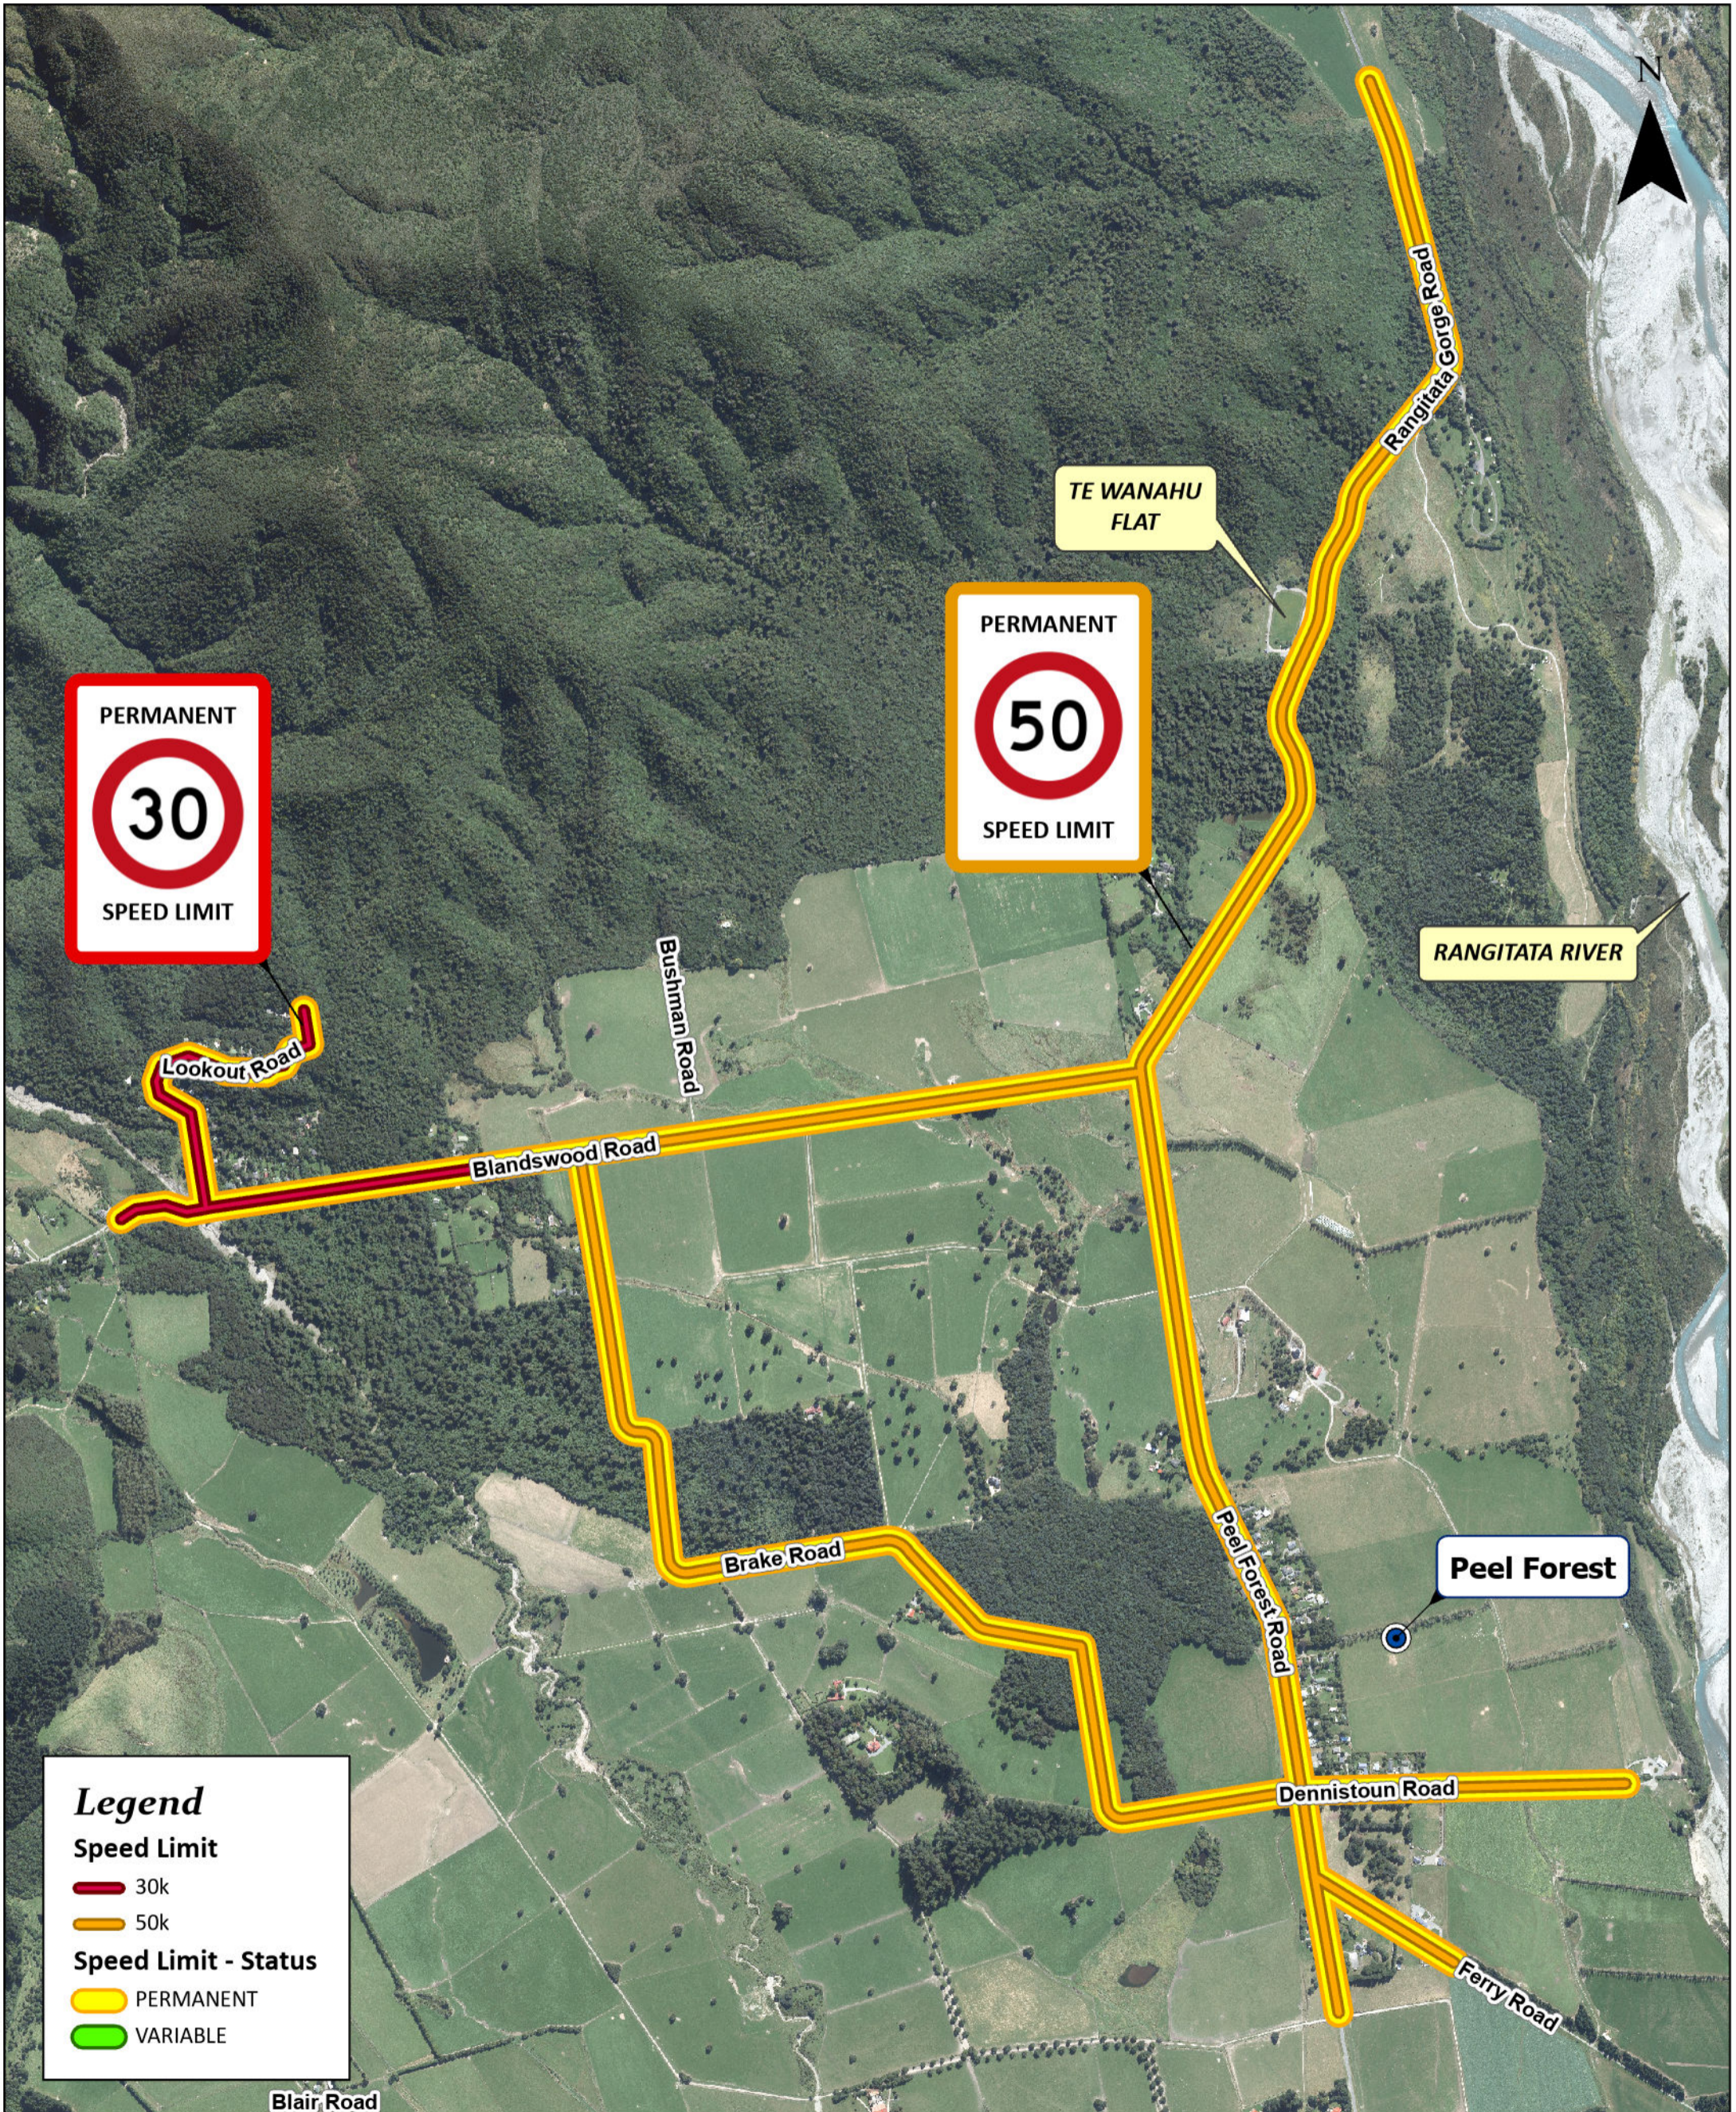

VARIABLE

Railway

Legend

Speed Limit

- 80k

Speed Limit - Status

- PERMANENT
- VARIABLE

++ Railway

PERMANENT

80

SPEED LIMIT

PERMANENT

50

SPEED LIMIT

Legend

Speed Limit

- 50k
- 80k

Speed Limit - Status

- PERMANENT
- VARIABLE

---+--- Railway

---+--- State Highways

Speed Limit & Extension within the Timaru District - 2024

Legend

Speed Limit

Legend

Speed Limit

- 60k
- 80k

Speed Limit - Status

- PERMANENT
- VARIABLE

---+--- Railway

--- State Highways

Legend