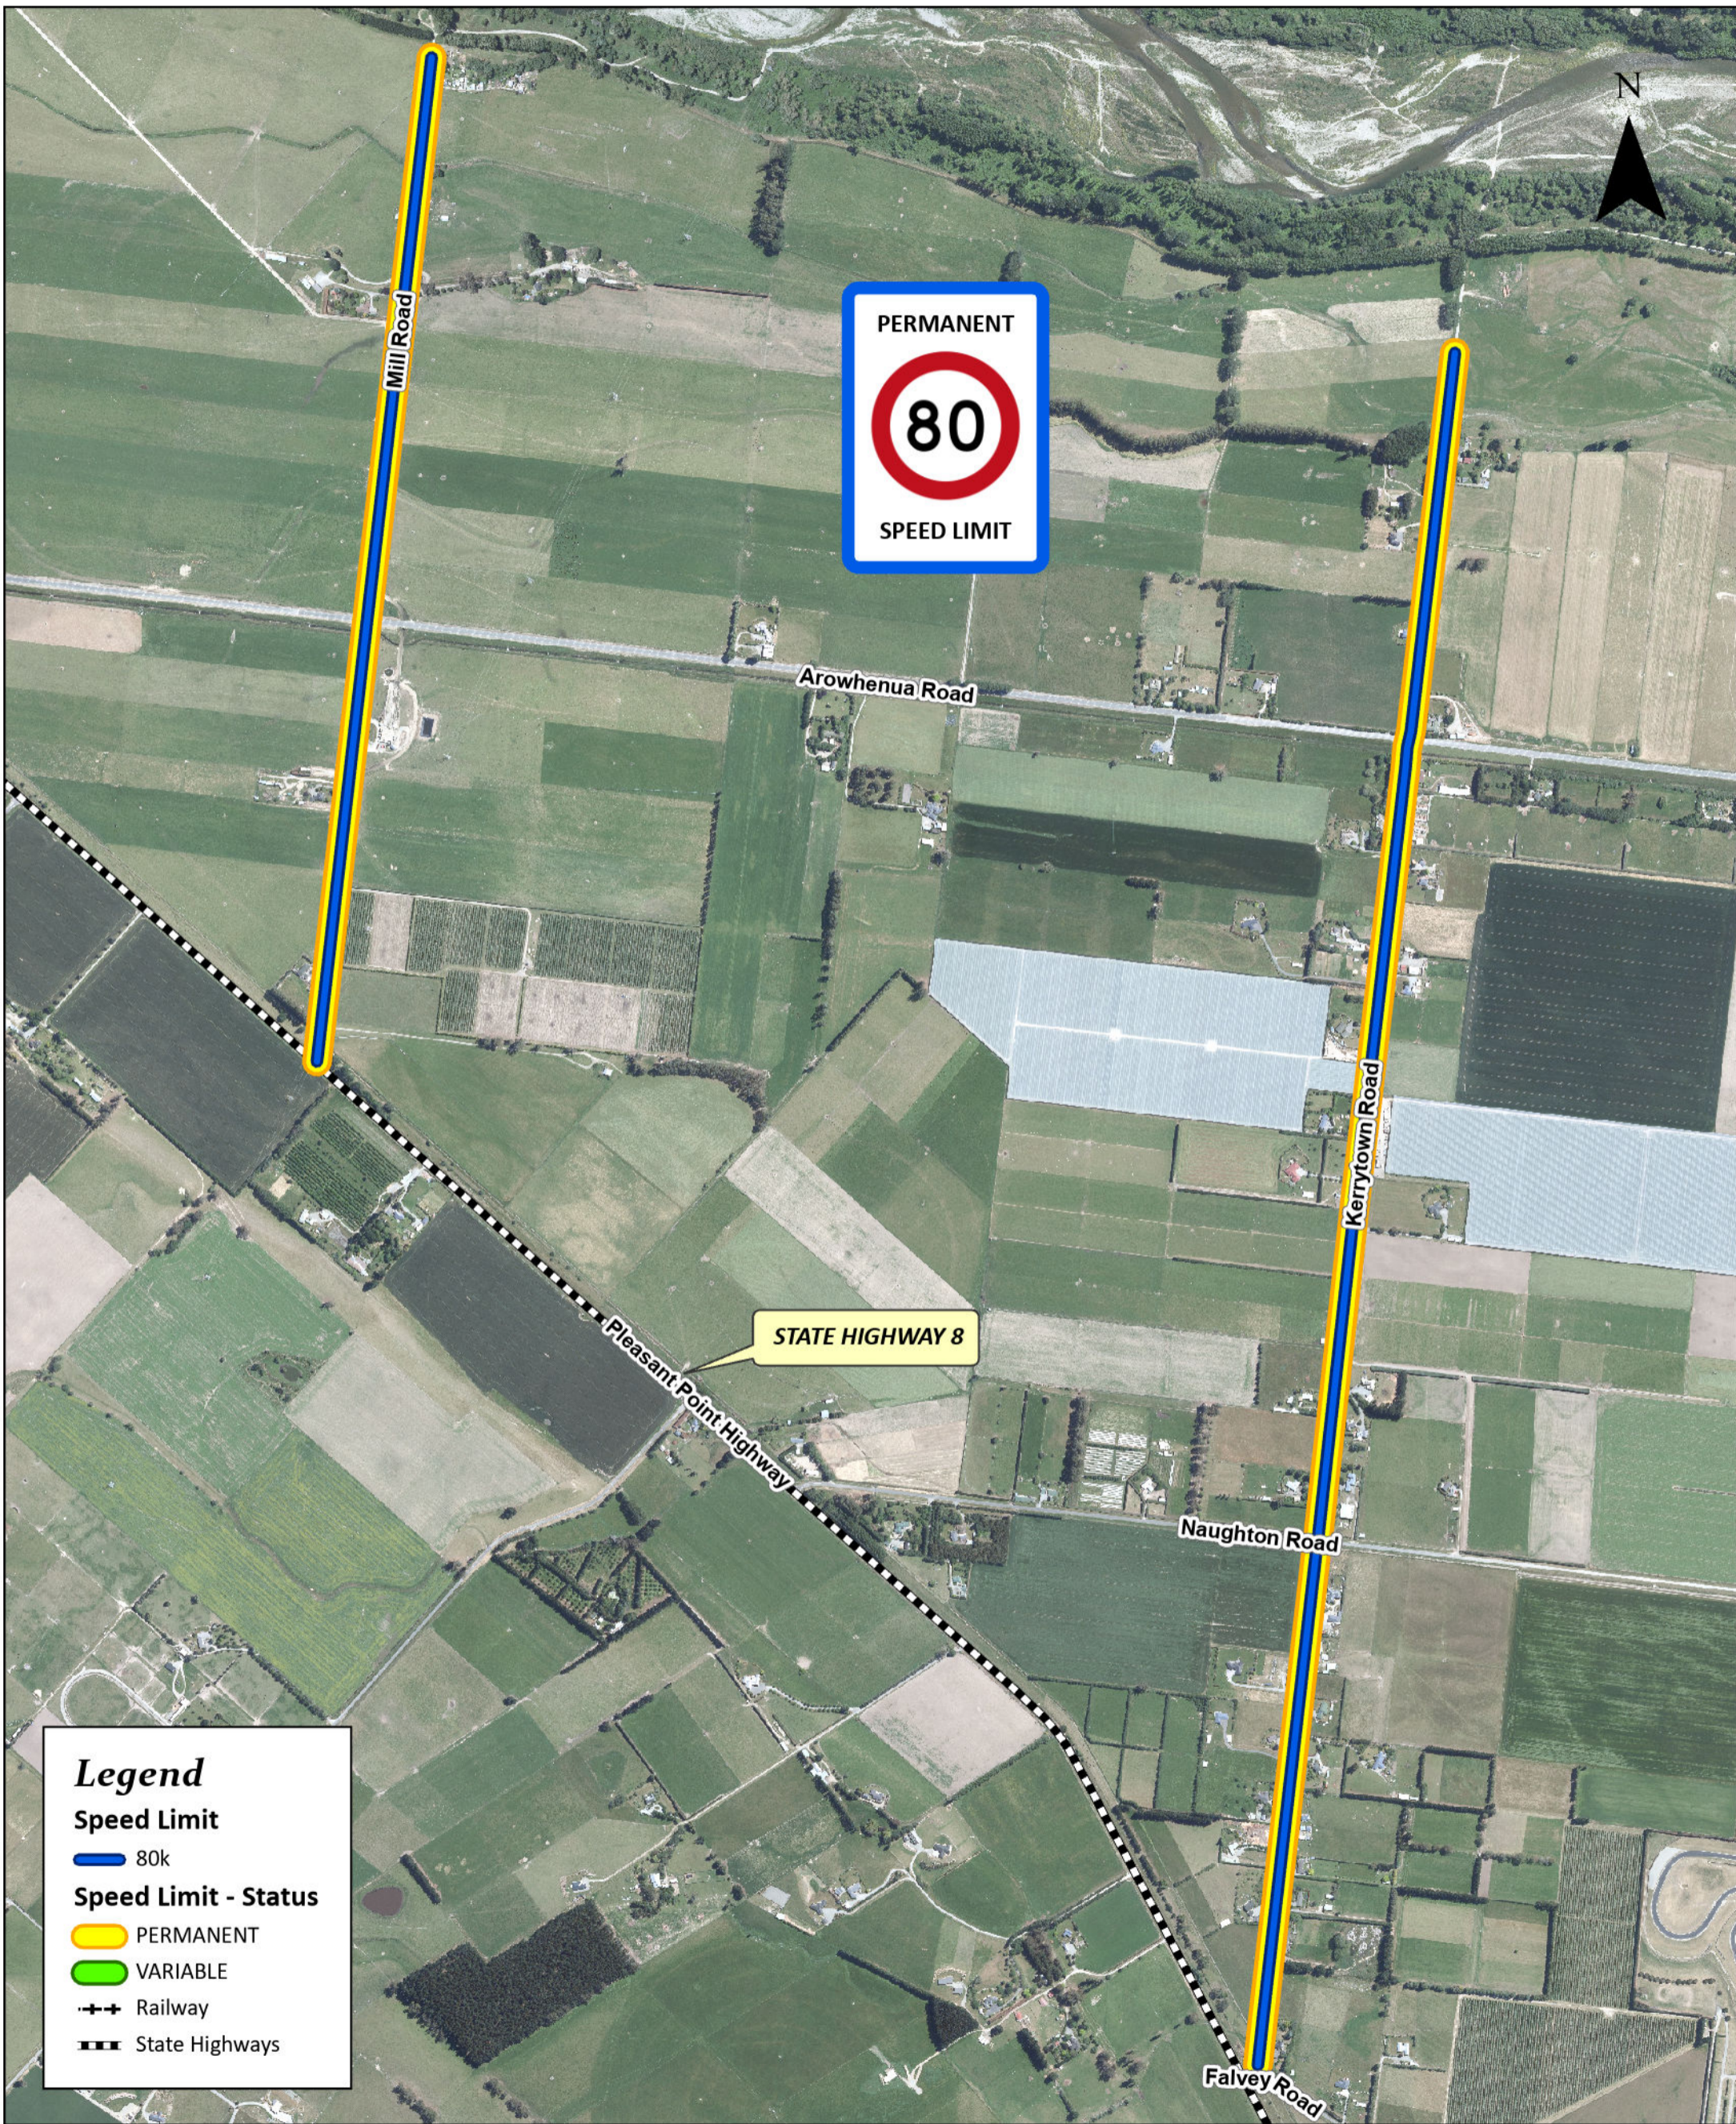

Speed Limit within the Timaru District - 2024

Speed Limit within the Timaru District - 2024

Speed Limit within the Timaru District - 2024

Legend

Speed Limit

30k

Speed Limit - Status

PERMANENT

VARIABLE

Railway

Legend

Speed Limit

- 80k

Speed Limit - Status

- PERMANENT
- VARIABLE

++ Railway

PERMANENT

80

SPEED LIMIT

PERMANENT

50

SPEED LIMIT

Legend

Speed Limit

Legend

Speed Limit

- 80k

Speed Limit - Status

- PERMANENT
- VARIABLE

Speed Limit within the Timaru District - 2024

Speed Limits within the Timaru District - 2024