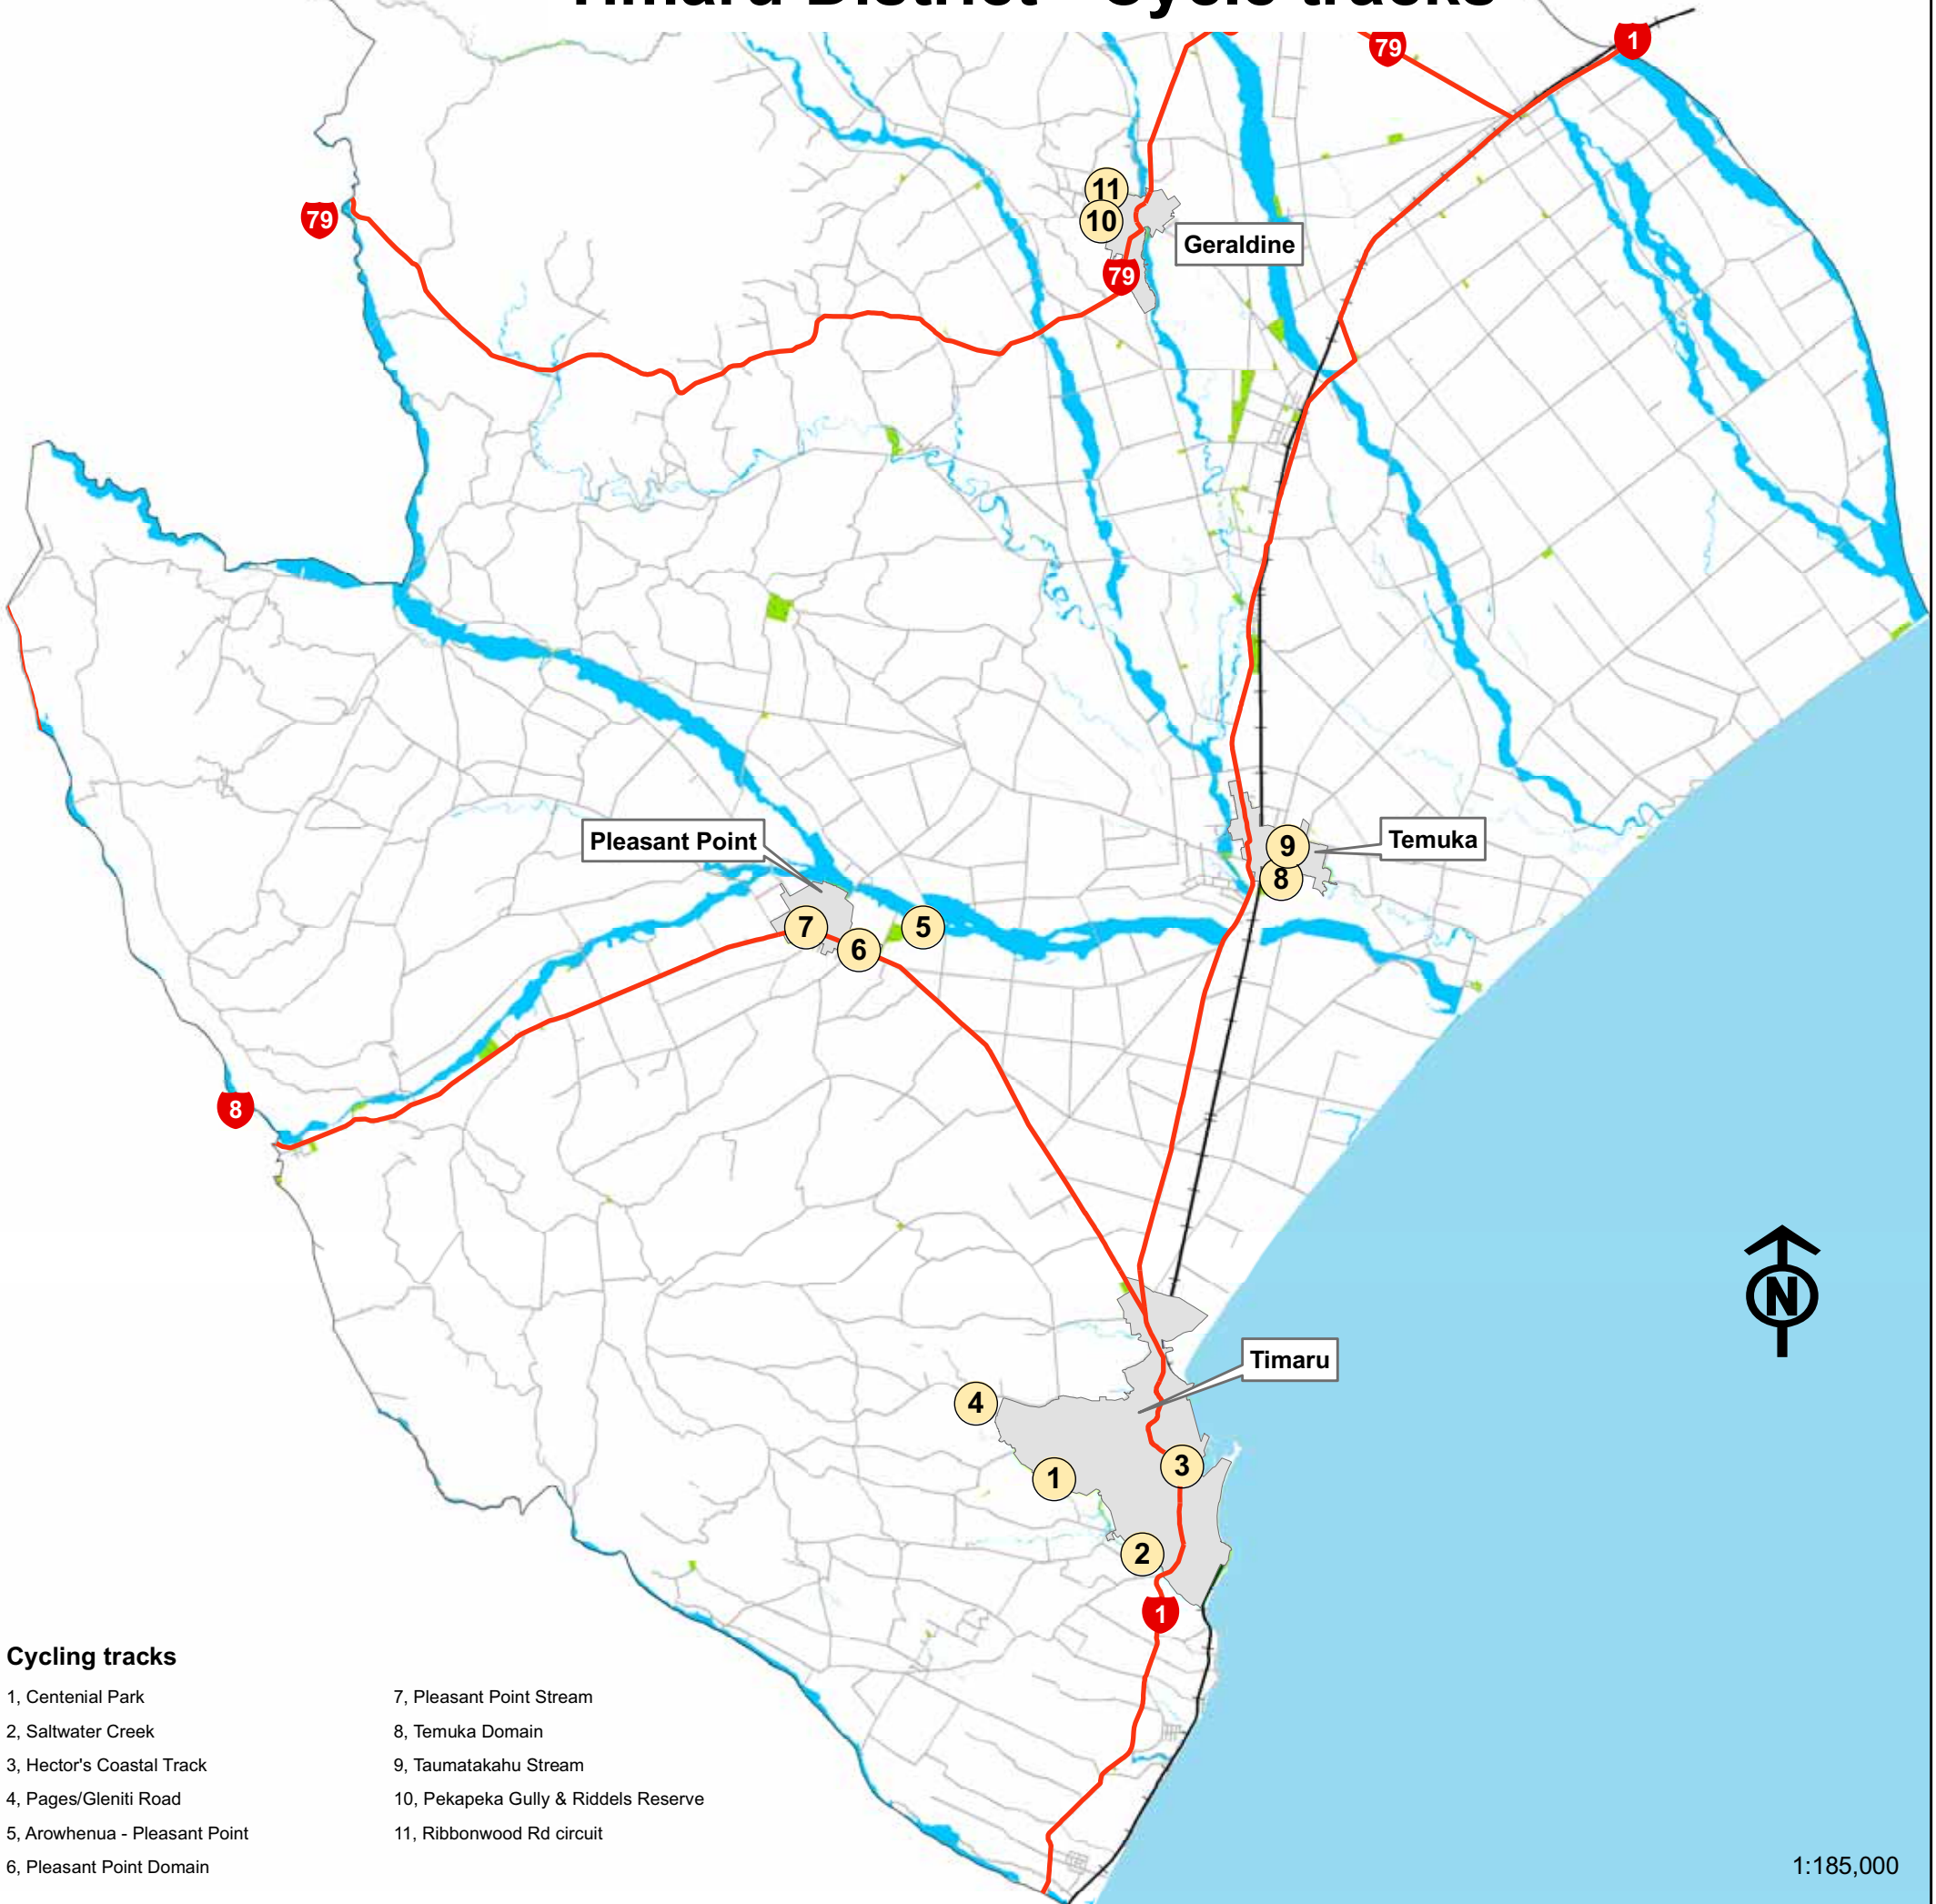

# Timaru District - Cycle tracks

## Cycling tracks

- |                               |                                      |
|-------------------------------|--------------------------------------|
| 1, Centennial Park            | 7, Pleasant Point Stream             |
| 2, Saltwater Creek            | 8, Temuka Domain                     |
| 3, Hector's Coastal Track     | 9, Taumatakahu Stream                |
| 4, Pages/Gleniti Road         | 10, Pekapeka Gully & Riddels Reserve |
| 5, Arowhenua - Pleasant Point | 11, Ribbonwood Rd circuit            |
| 6, Pleasant Point Domain      |                                      |