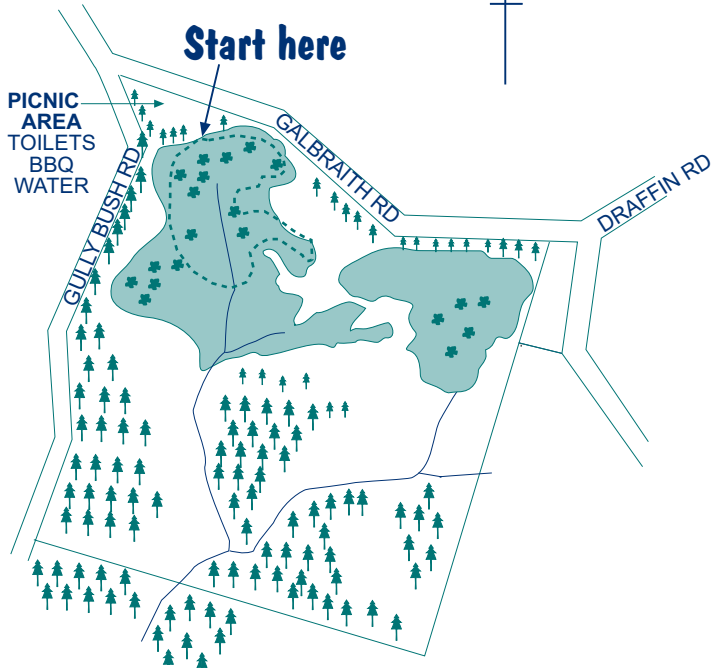

No.15 Waitohi Bush

Kowhai Track Time: 45 minutes

Cabbage Tree Track 20 minutes

- Walking track
- Roads
- + + + + + Railways
- ▭ Rivers & Coastline
- 🌲🌲🌲🌲 Bush area