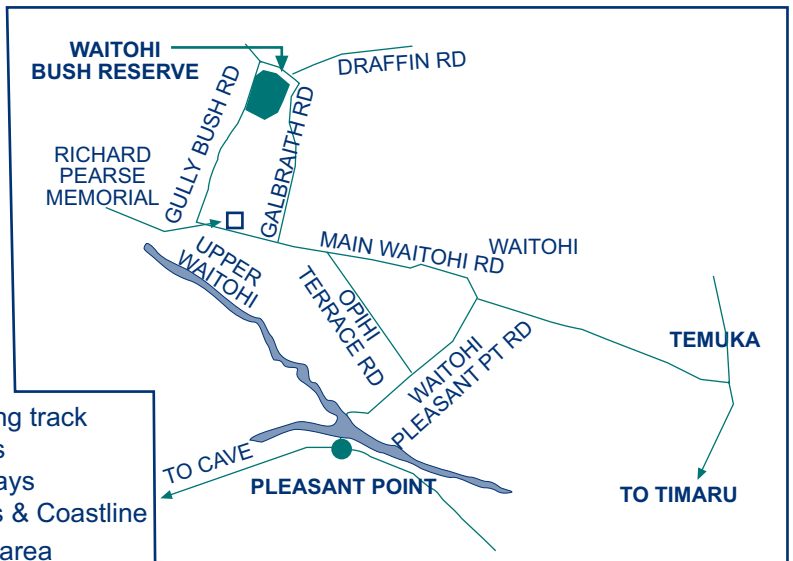

No.15 Waitohi Bush

Kowhai Track Time: 45 minutes

Cabbage Tree Track 20 minutes

- Walking track
- Roads
- + + + + + Railways
- ▭ Rivers & Coastline
- 🌲🌲🌲🌲 Bush area